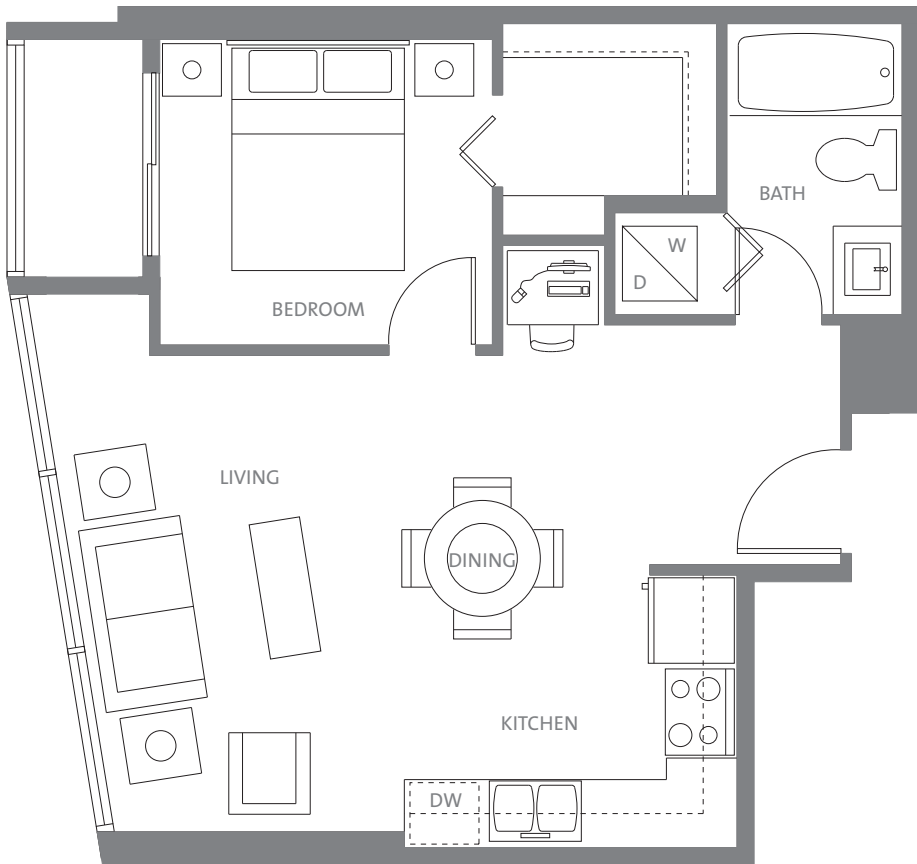

INFINITY

AT CENTRAL CITY

Radius

Plan A
1 Bedroom, 1 Bath
Approx 579 sq ft

The developer reserves the right to make changes and modifications to the floor plans, project design, specifications and features. Actual dimensions, square feet and floor plans may vary. Computer desk is not included in the unit. E.&O.E.