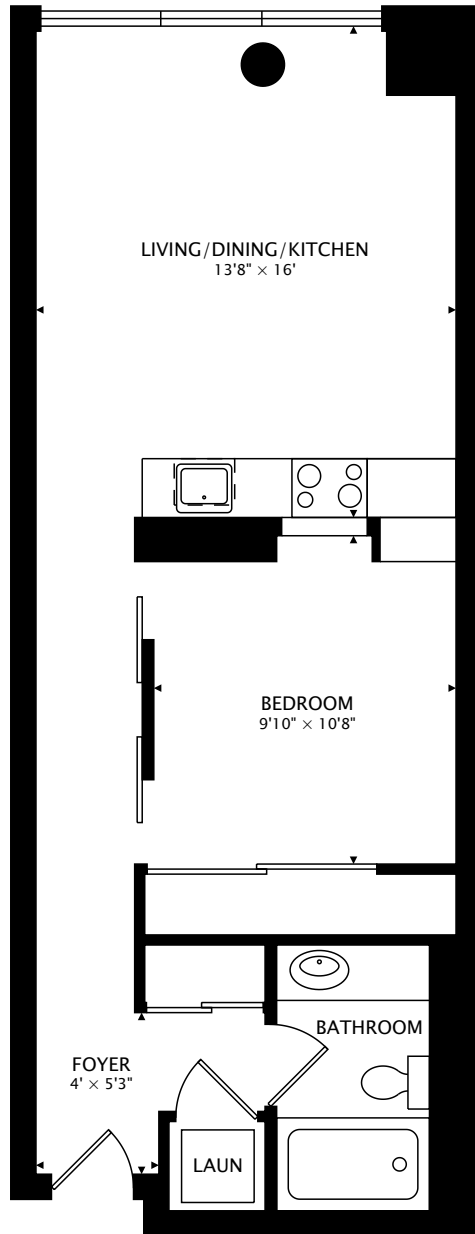

350 WELLINGTON STREET WEST #M15

TORONTO, ONTARIO M5V 3W9

576 sq ft