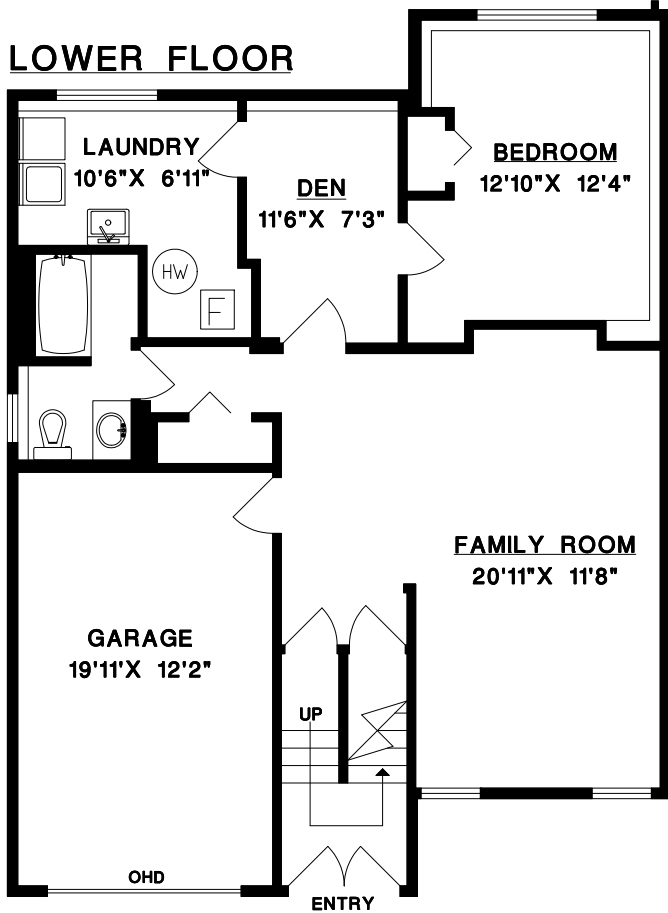

**1194 SHELTER CRES.
COQUITLAM, B.C.**

UPPER FLOOR	1217	SQ. FT.
* LOWER FLOOR	960	SQ. FT.
TOTAL	2177	SQ. FT.

RYAN RUNTE
604-836-6078

www.ryanrunte.com

GARAGE	256	SQ. FT.
DECK	155	SQ. FT.
PORCH	19	SQ. FT.
SHED	70	SQ. FT.

*Includes unfinished areas.

LOWER FLOOR

UPPER FLOOR