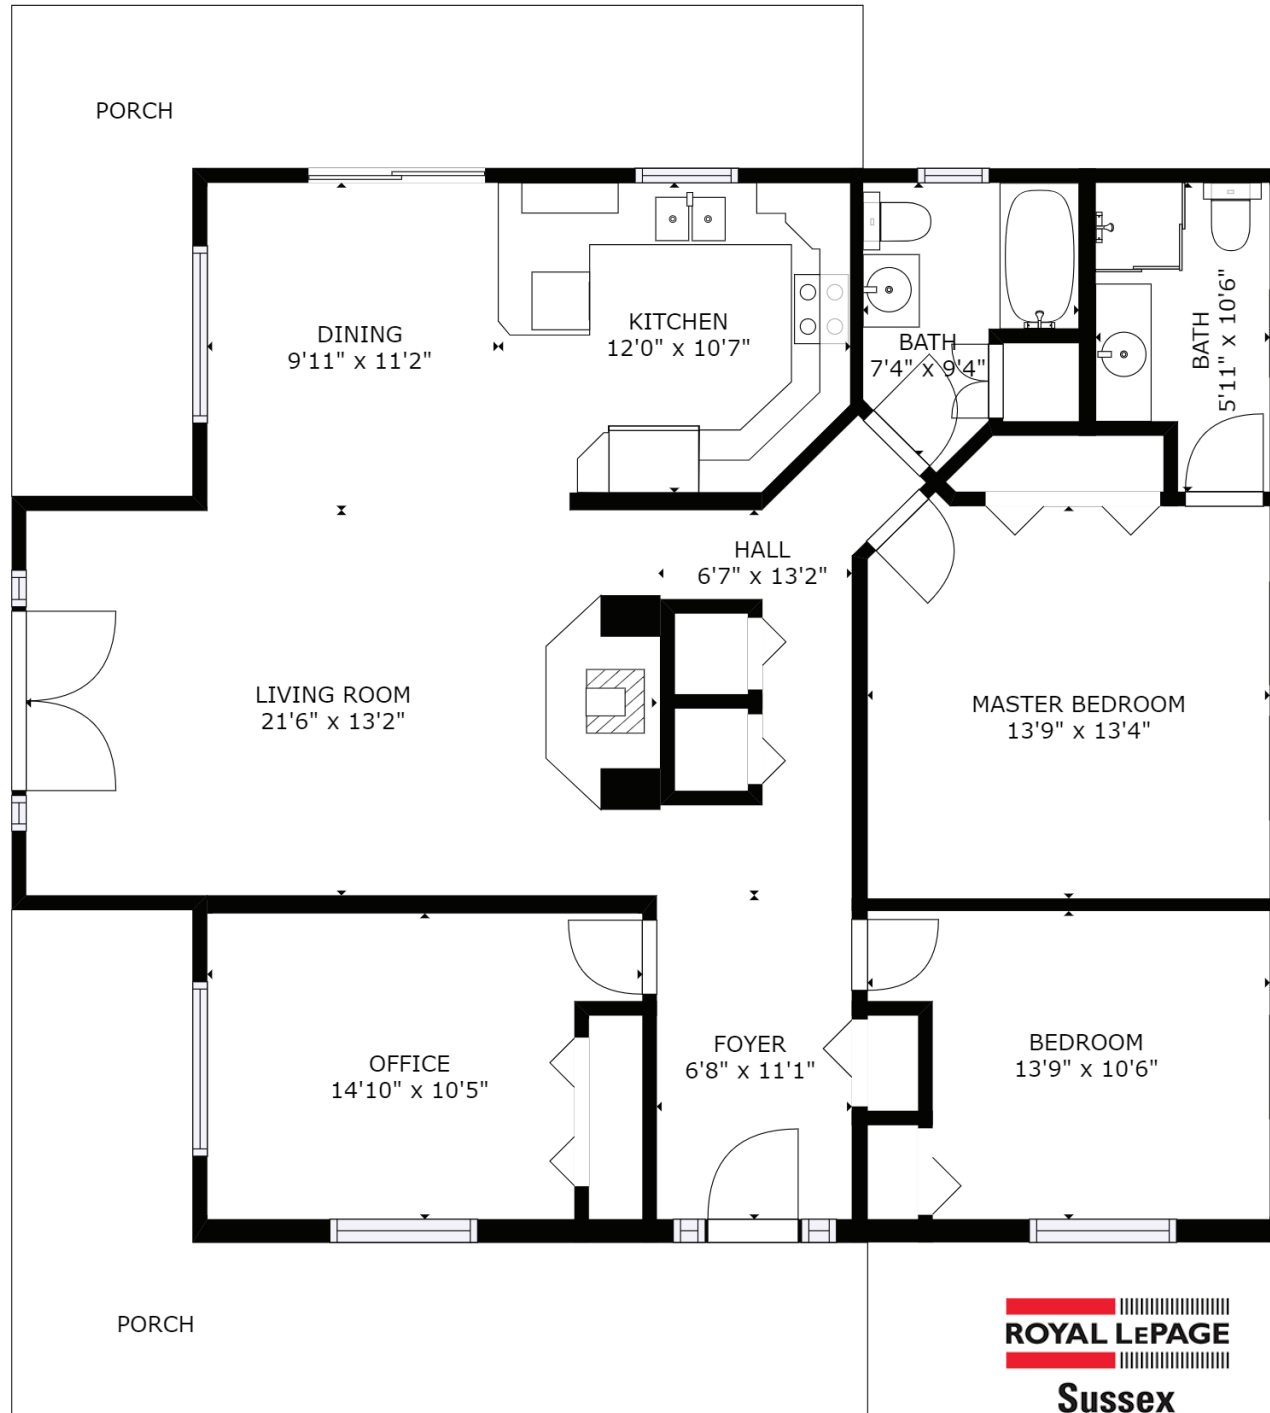

1992 Crystal Crescent - Roberts Creek

Beautiful home on over 4 acres

Presented by:
Cindy Evans
778-888-7845
cindy@cindyevans.ca