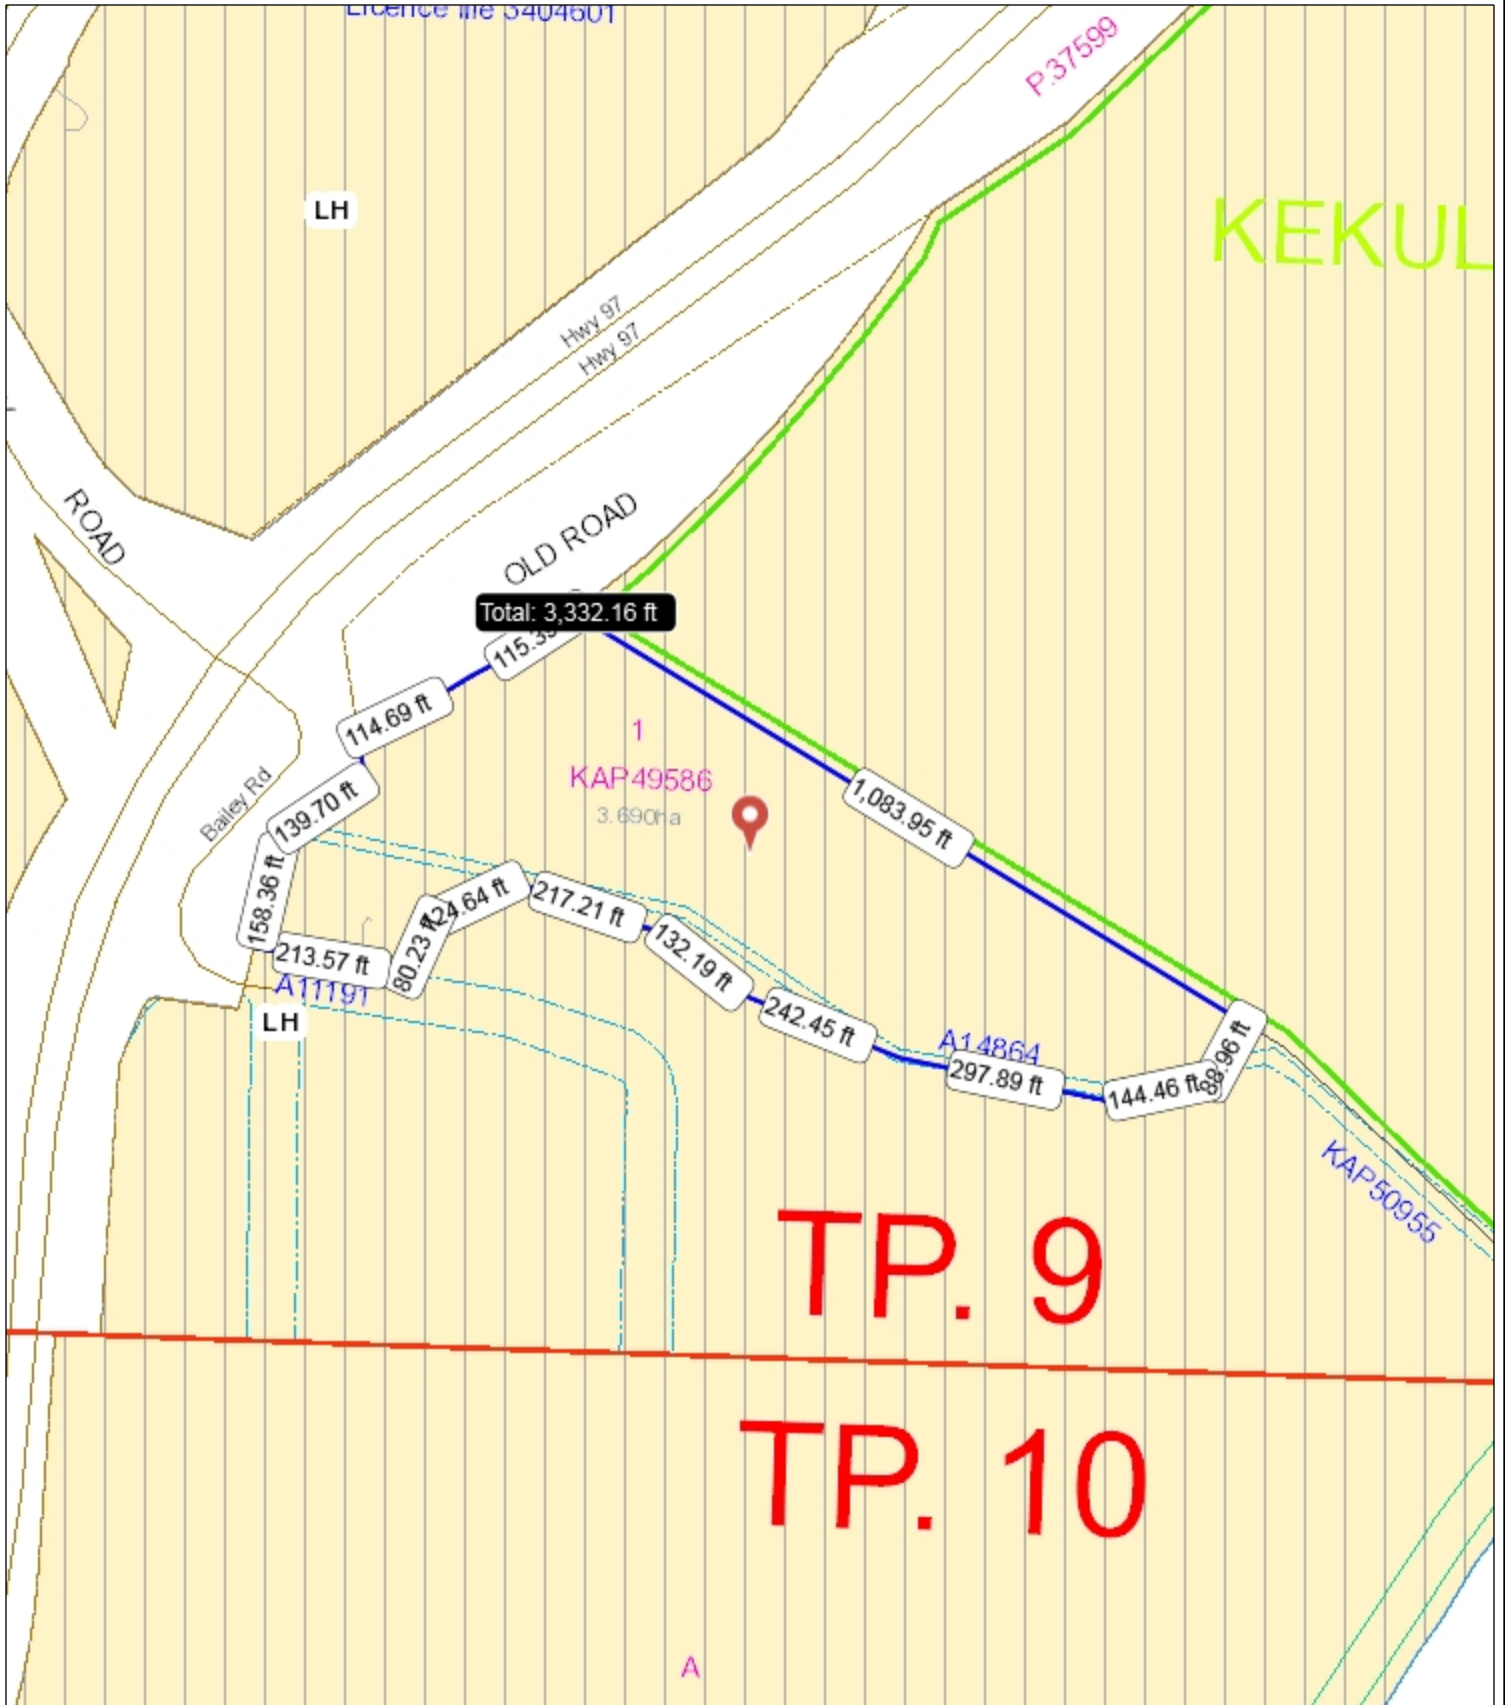

North Okanagan Map

1: 3,180

© City of Vernon & Regional District of North Okanagan

This drawing has been produced by the City of Vernon's and the Regional District of North Okanagan's Geographic Information Systems. The data provided is derived from a variety of sources with varying levels of accuracy. The City of Vernon and the Regional District of North Okanagan make no warranty or representation, expressed or implied, with the regard to the correctness, accuracy and/or reliability of the information contained herein.