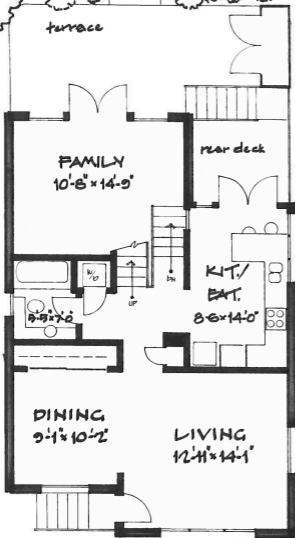

5080 Prince Edward St.,
Vancouver, B.C.