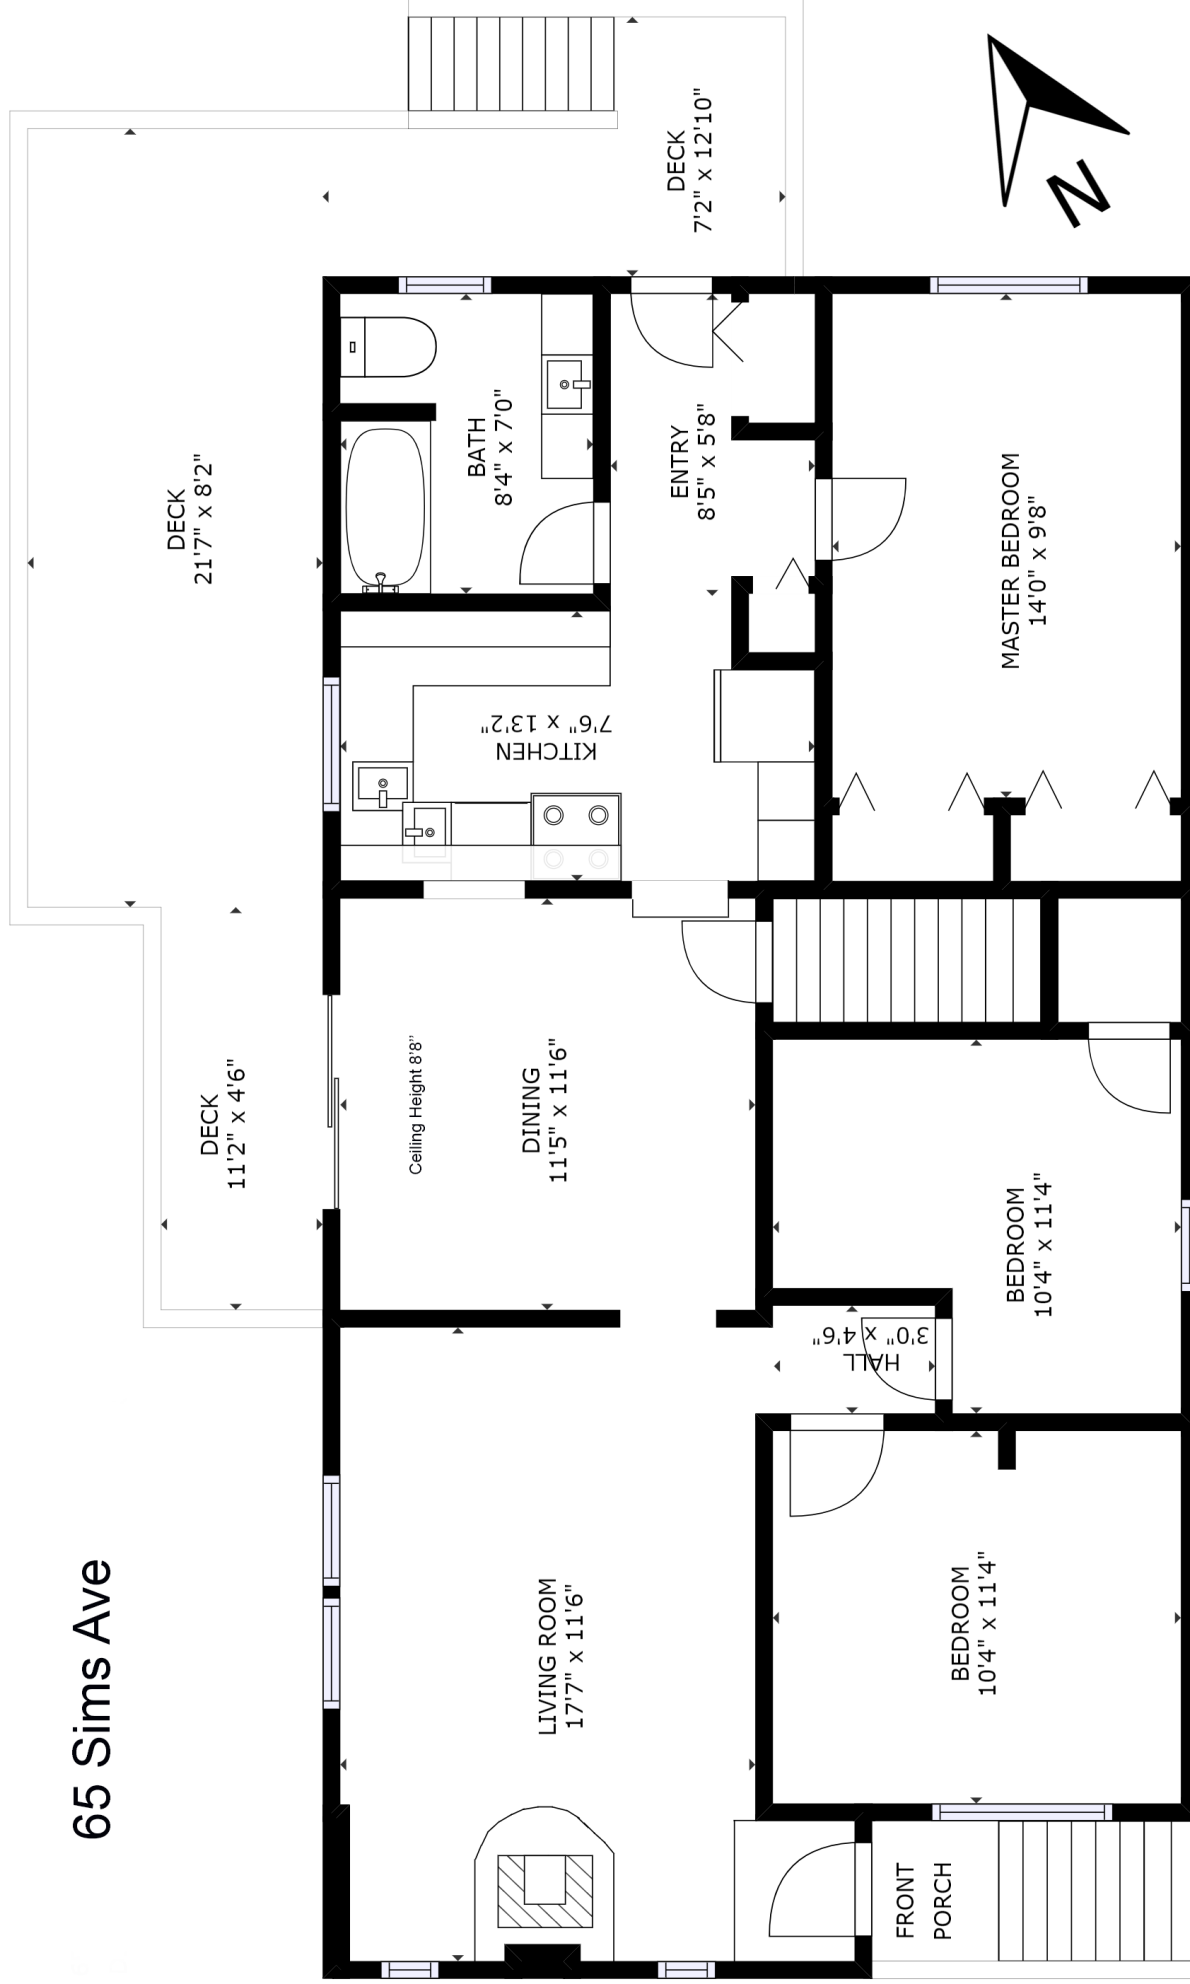

65 Sims Ave

GROSS INTERNAL AREA
FLOOR 1 : 1038 sq ft, EXCLUDED AREAS :
DECK: 332 sq ft, PORCH: 41 sq ft
TOTAL: 1038 sq ft
SIZES AND DIMENSIONS ARE APPROXIMATE, ACTUAL MAY VARY.