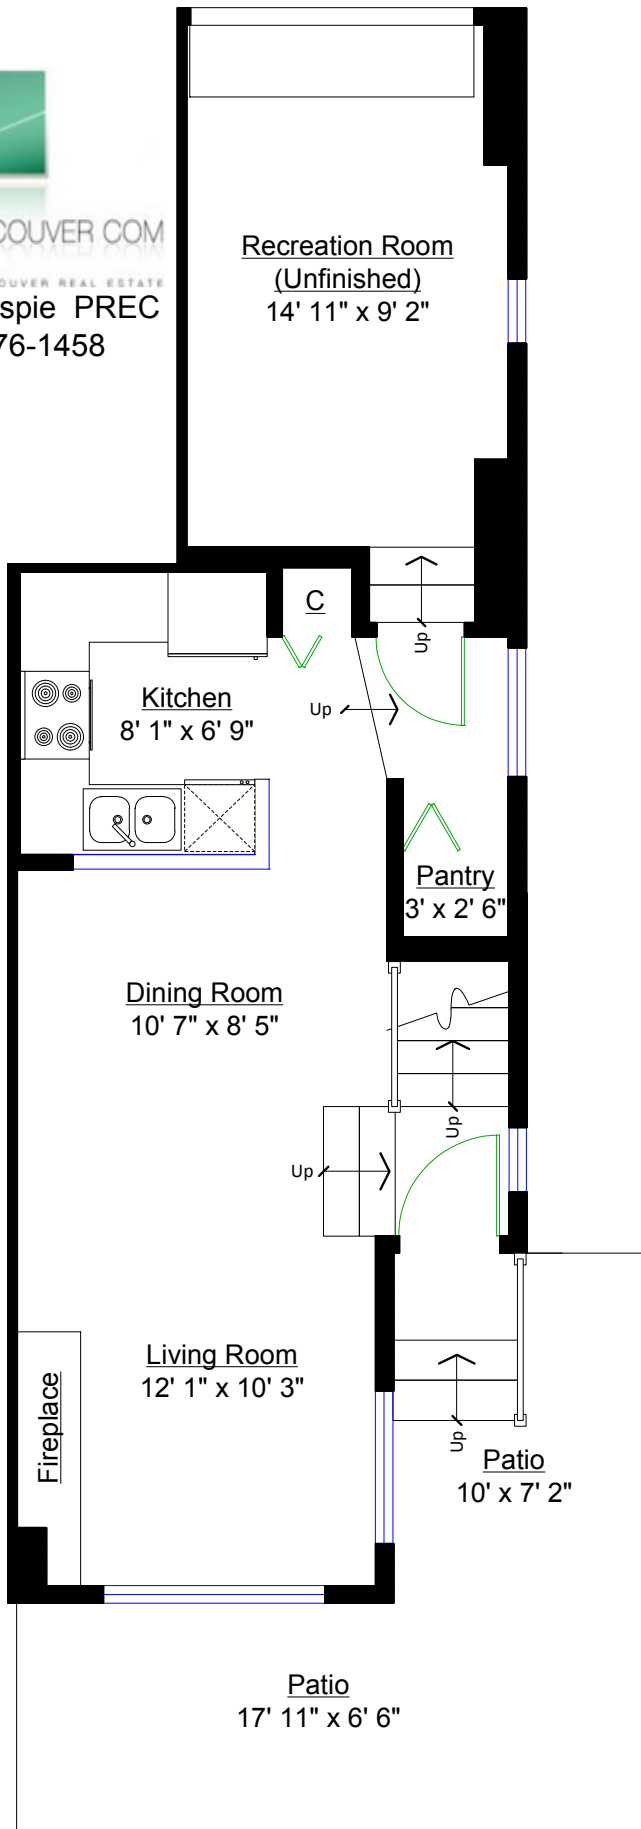

635 East Georgia Street, Vancouver

NHABITVANCOUVER.COM
 DISTINCTIVE VANCOUVER REAL ESTATE
 Steve Gillespie PREC
 604-376-1458

MAIN LEVEL

Totals**

Main Level:	369 sq. ft.
Upper Level:	485 sq. ft.
TOTAL(Fin.):	854 sq. ft.
Recreation Room:	163 sq. ft.
GRAND TOTAL:	1,017 sq. ft.

UPPER LEVEL

Other Areas

Patio:	188 sq. ft.
Deck:	10 sq. ft.
TOTAL:	198 sq. ft.

** Approx. based on interior measurements to exterior walls
 ** Total square footage not taken from original blueprints