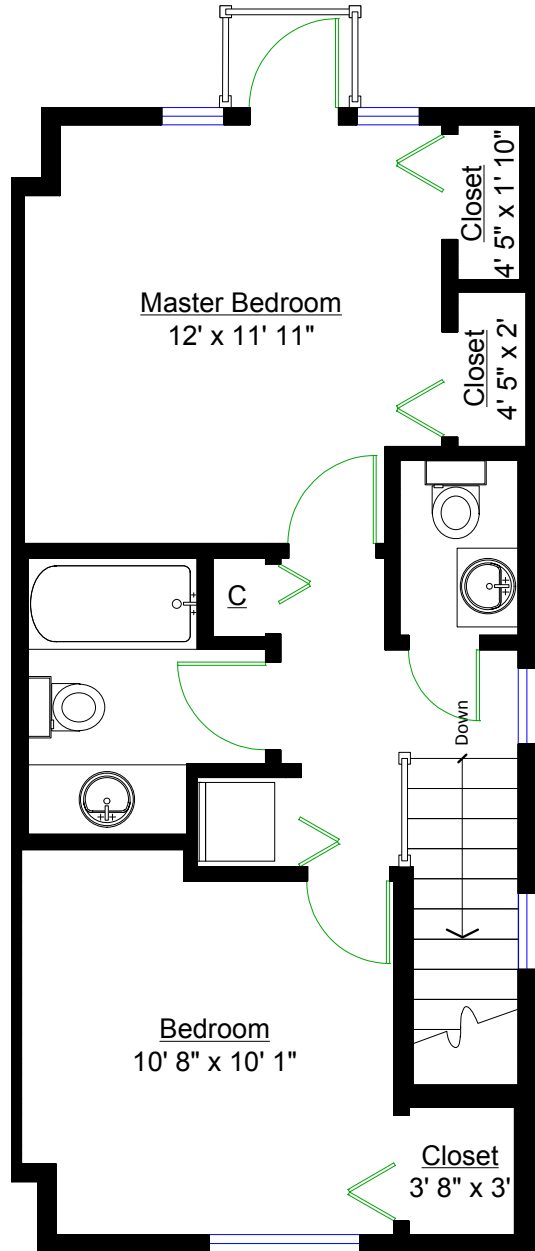

635 East Georgia Street, Vancouver

NHABITVANCOUVER.COM
 DISTINCTIVE VANCOUVER REAL ESTATE
 Steve Gillespie PREC
 604-376-1458

MAIN LEVEL

Totals**

Main Level:	369 sq. ft.
Upper Level:	485 sq. ft.
TOTAL(Fin.):	854 sq. ft.
Recreation Room:	163 sq. ft.
GRAND TOTAL:	1,017 sq. ft.

UPPER LEVEL

Other Areas

Patio:	188 sq. ft.
Deck:	10 sq. ft.
TOTAL:	198 sq. ft.

** Approx. based on interior measurements to exterior walls
 ** Total square footage not taken from original blueprints