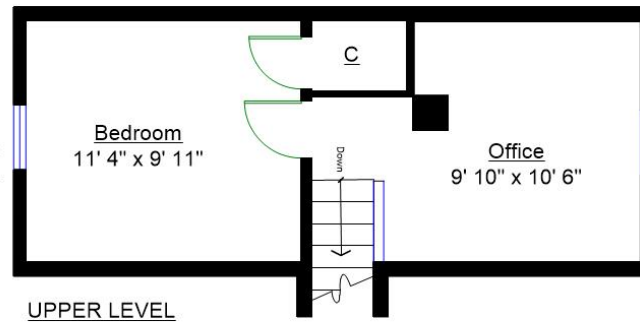

4358 Victoria Drive, Vancouver

Totals**
 Main Level: 876 sq. ft.
 Upper Level: 296 sq. ft.
 Lower Level: 623 sq. ft.
 TOTAL (FIN): 1,795 sq. ft.
 UF Area: 179 sq. ft.
 GRAND TOTAL: 1,974 sq. ft.

Other Areas
 Deck: 249 sq. ft.

Greg & Liz Holmes
778-834-9929

** Approx. based on interior measurements to exterior walls
 ** Total square footage not taken from original blueprints