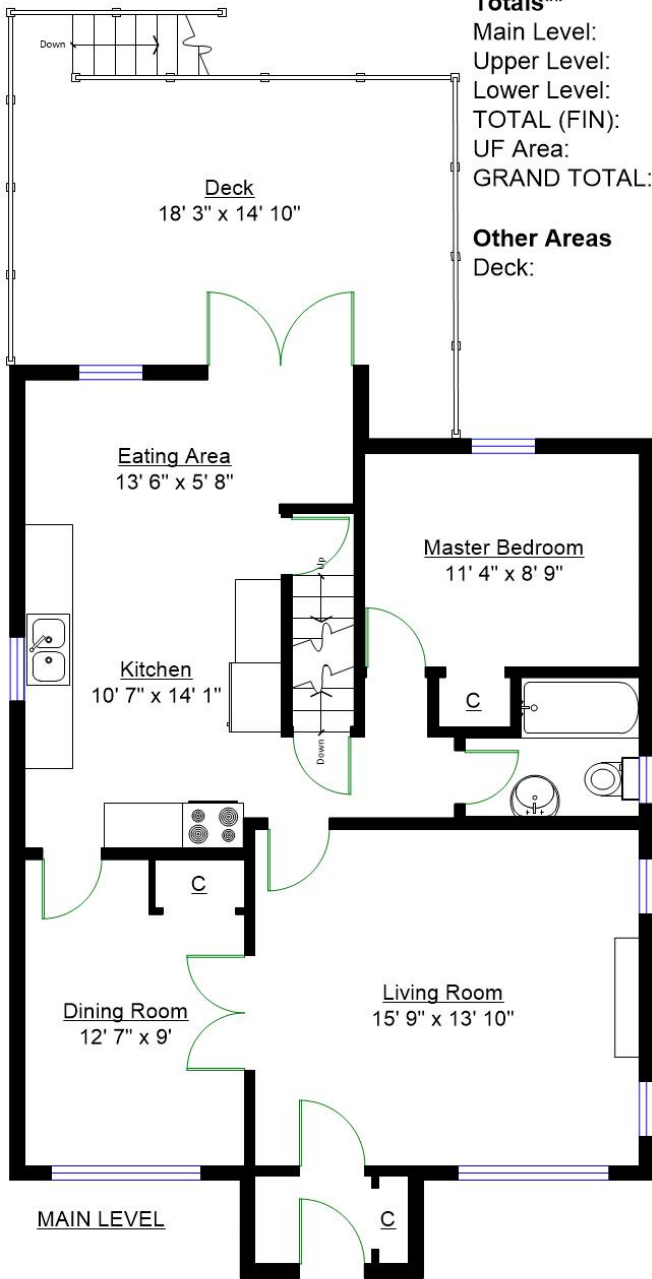

4358 Victoria Drive, Vancouver

Totals**
 Main Level: 876 sq. ft.
 Upper Level: 296 sq. ft.
 Lower Level: 623 sq. ft.
 TOTAL (FIN): 1,795 sq. ft.
 UF Area: 179 sq. ft.
 GRAND TOTAL: 1,974 sq. ft.

Other Areas
 Deck: 249 sq. ft.

Greg & Liz Holmes
778-834-9929

** Approx. based on interior measurements to exterior walls
 ** Total square footage not taken from original blueprints