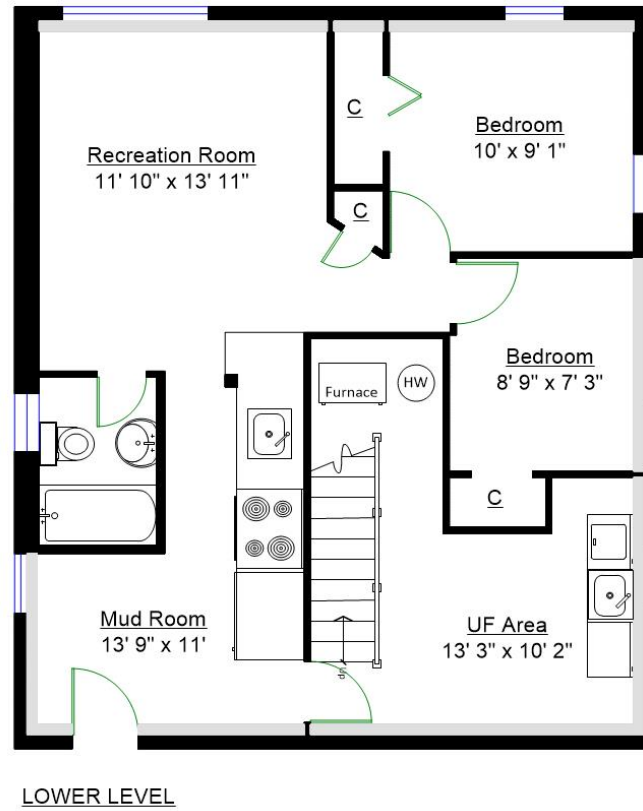

4358 Victoria Drive, Vancouver

Totals**
 Main Level: 876 sq. ft.
 Upper Level: 296 sq. ft.
 Lower Level: 623 sq. ft.
 TOTAL (FIN): 1,795 sq. ft.
 UF Area: 179 sq. ft.
 GRAND TOTAL: 1,974 sq. ft.

Other Areas
 Deck: 249 sq. ft.

Greg & Liz Holmes
778-834-9929

** Approx. based on interior measurements to exterior walls
 ** Total square footage not taken from original blueprints