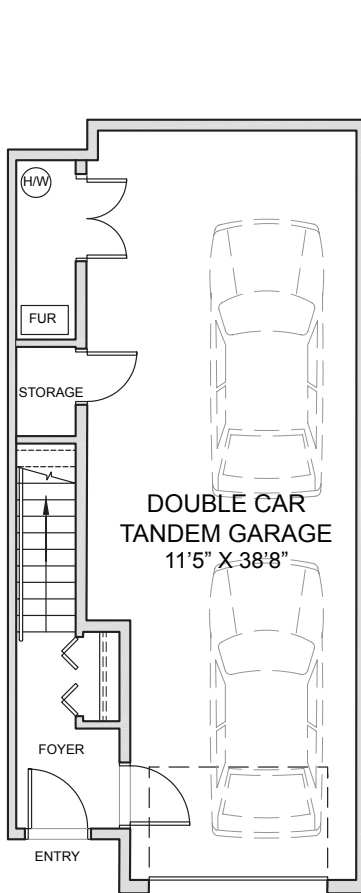

THE AUGUSTA

LOWER - 144 SQUARE FEET

MAIN - 719 SQUARE FEET

UPPER - 719 SQUARE FEET

The builder reserves the right to make modifications and changes to the building design, elevations, specifications, features and prices, without prior notification. Decks, Patios, Stairs and Windows may vary based on site conditions. These variances may include materials, sizes, and/or locations as well as the number of steps into and out of the home. See your Sales Representative for site specific details. All drawings and dimensions are approximate & subject to change without prior notice. E. & O. E.