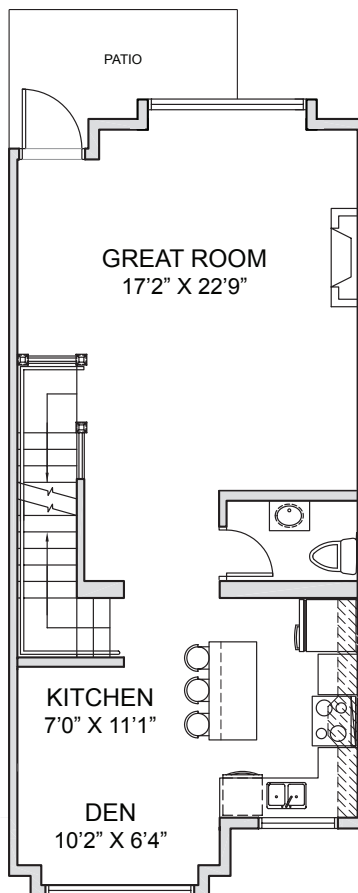

THE AUGUSTA

LOWER - 144 SQUARE FEET

MAIN - 719 SQUARE FEET

UPPER - 719 SQUARE FEET

The builder reserves the right to make modifications and changes to the building design, elevations, specifications, features and prices, without prior notification. Decks, Patios, Stairs and Windows may vary based on site conditions. These variances may include materials, sizes, and/or locations as well as the number of steps into and out of the home. See your Sales Representative for site specific details. All drawings and dimensions are approximate & subject to change without prior notice. E. & O. E.