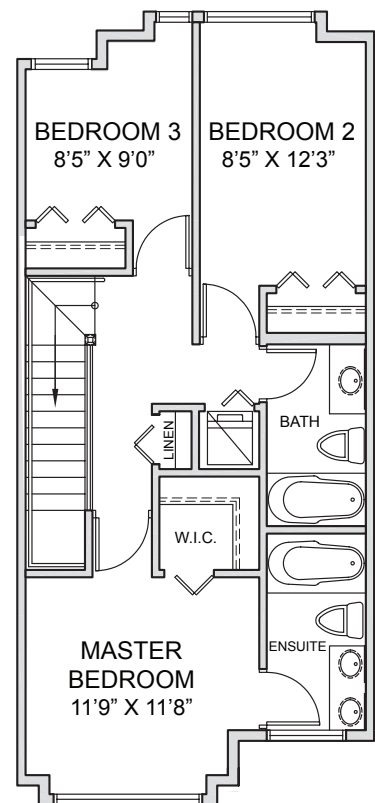

THE AUGUSTA

LOWER - 144 SQUARE FEET

MAIN - 719 SQUARE FEET

UPPER - 719 SQUARE FEET

The builder reserves the right to make modifications and changes to the building design, elevations, specifications, features and prices, without prior notification. Decks, Patios, Stairs and Windows may vary based on site conditions. These variances may include materials, sizes, and/or locations as well as the number of steps into and out of the home. See your Sales Representative for site specific details. All drawings and dimensions are approximate & subject to change without prior notice. E. & O. E.