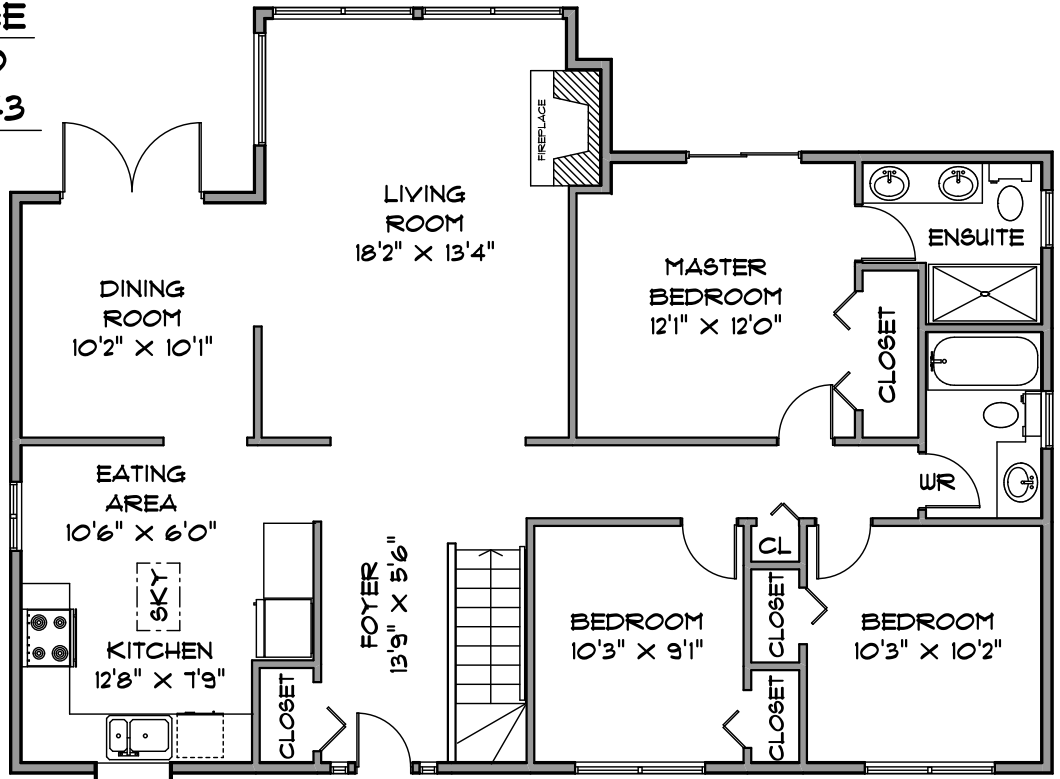

JENNY MATCHES
 RE/MAX ADVANTAGE HOMETEAM
 604-323-3149

7735 GARRETT DRIVE
 DELTA

SQUARE FOOTAGE
 MAIN LEVEL 1300
 LOWER LEVEL 1243
 TOTAL 2543

MAIN LEVEL 1300 SQ. FT.

LOWER LEVEL 1243 SQ. FT.