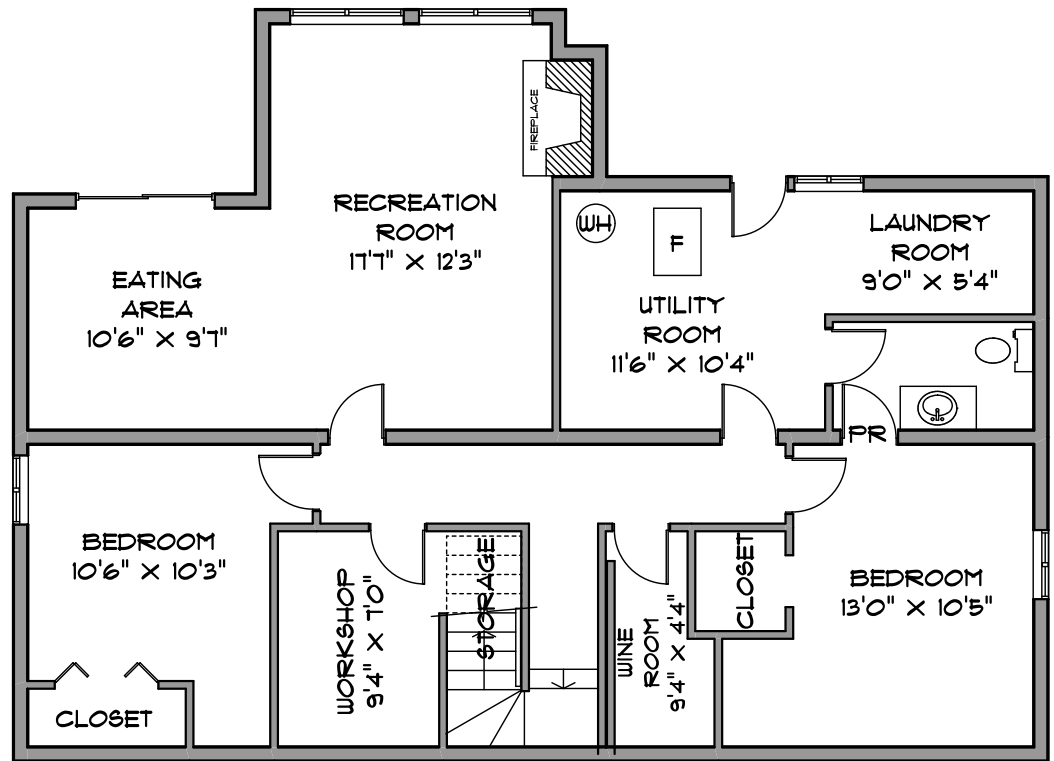

JENNY MATCHES
 RE/MAX ADVANTAGE HOMETEAM
 604-323-3149

7735 GARRETT DRIVE
 DELTA

SQUARE FOOTAGE
 MAIN LEVEL 1300
 LOWER LEVEL 1243
 TOTAL 2543

MAIN LEVEL 1300 SQ. FT.

LOWER LEVEL 1243 SQ. FT.