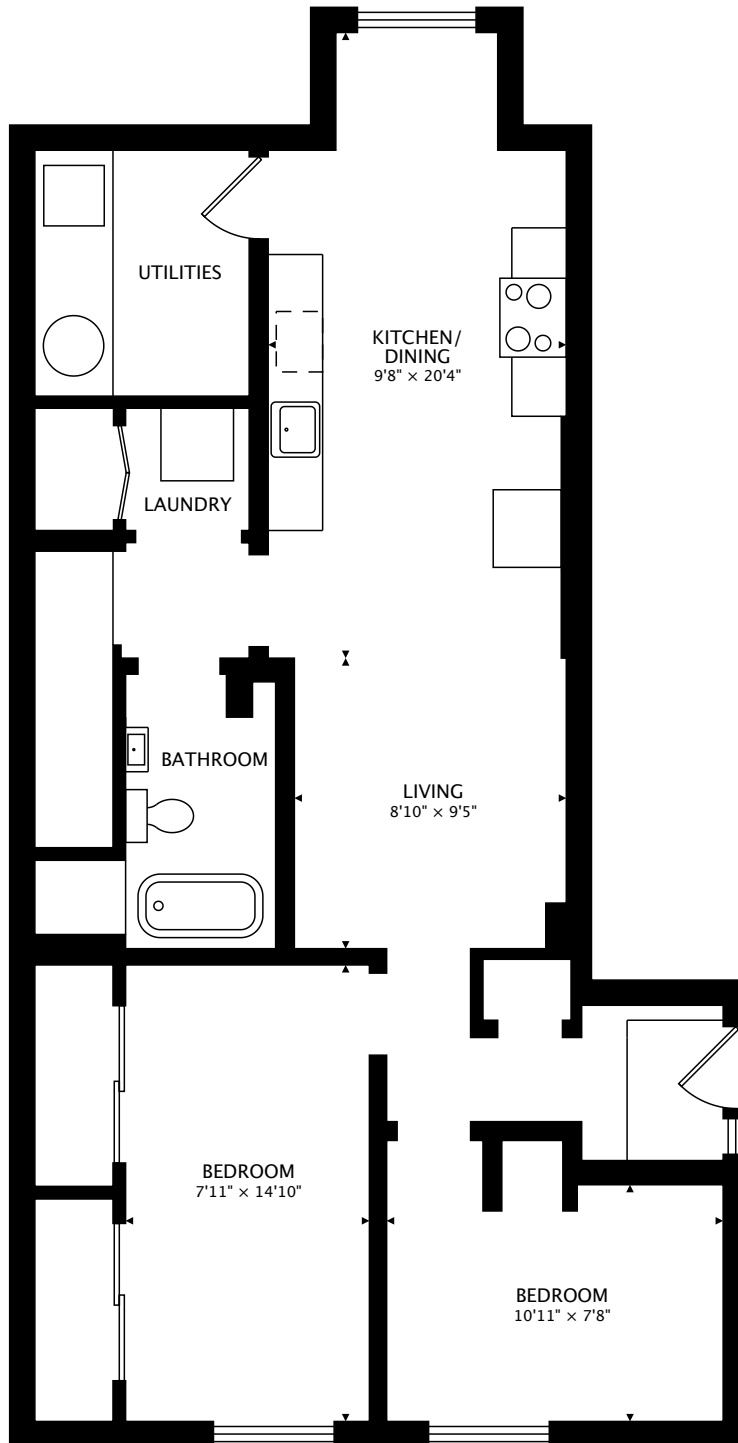

10 SYLVAN AVE #BASEMENT  
TORONTO, ON M6H 1G3, CANADA

879 sq ft

CAPTURED ON: 28 JUN 2018  
DIMENSIONS, AREAS, LAYOUTS AND DETAILS ARE APPROXIMATE  
AND SHOULD BE CONSIDERED ILLUSTRATIVE ONLY.