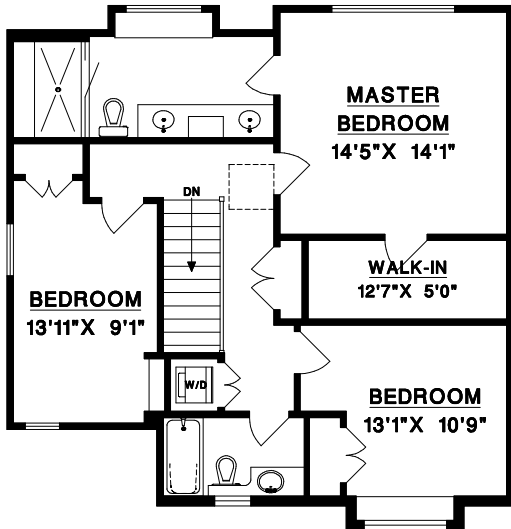

UPPER LEVEL