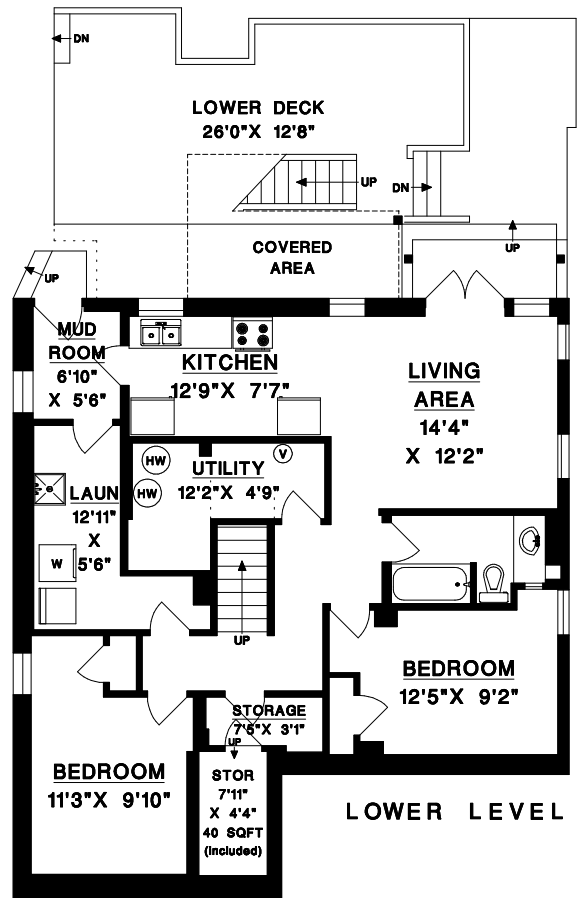

LOWER LEVEL

MEASURE MASTERS
RICHMOND/DELTA
(604) 948-1888
464-E50 S146 MAR 29/13