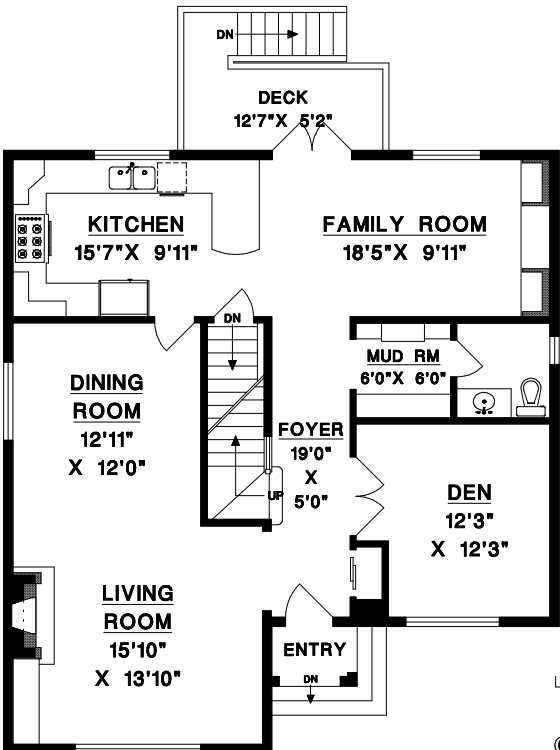

TEAM DASH

Martin Dash
604.760.8609
martin@teamdash.ca

Carmen McCracken
604.809.9626
carmen@teamdash.ca

TeamDash.ca
110-6086 Russ Baker Way
Richmond BC V7B 1B4

**464 E. 50th AVENUE
VANCOUVER, BC**

MAIN LEVEL	1200	SQFT
UPPER LEVEL	950	SQFT
LOWER LEVEL	1200	SQFT
TOTAL	3350	SQFT

GARAGE	243	SQFT
DECK	88	SQFT
LOWER DECK	321	SQFT

MAIN LEVEL

MEASURE MASTERS
RICHMOND/DELTA
(604) 948-1888
464-E50 S146 MAR 29/13