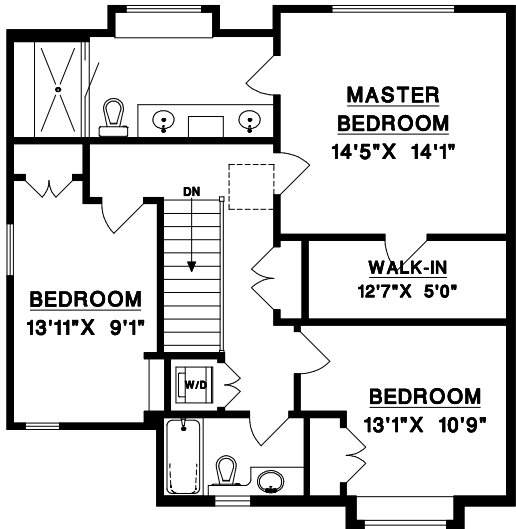

UPPER LEVEL