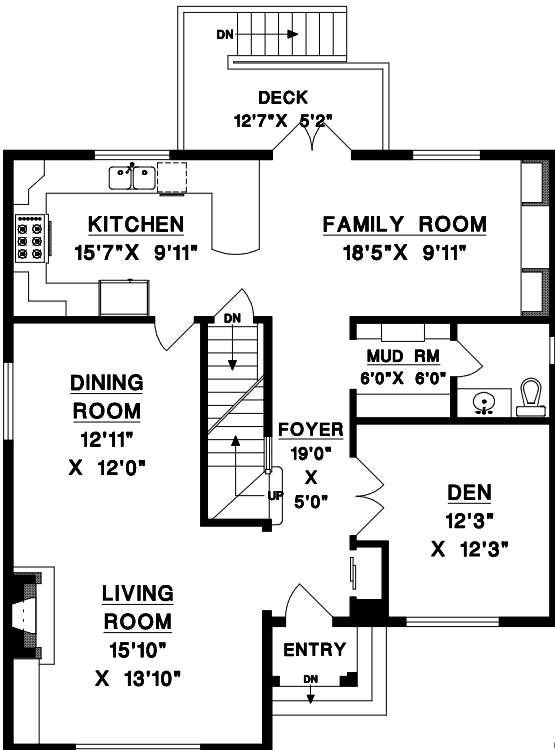

TEAM DASH

Martin Dash
604.760.8609
martin@teamdash.ca

Carmen McCracken
604.809.9626
carmen@teamdash.ca

TeamDash.ca
110-6086 Russ Baker Way
Richmond BC V7B 1B4

**464 E. 50th AVENUE
VANCOUVER, BC**

MAIN LEVEL	1200	SQFT
UPPER LEVEL	950	SQFT
LOWER LEVEL	1200	SQFT
TOTAL	3350	SQFT

GARAGE	243	SQFT
DECK	88	SQFT
LOWER DECK	321	SQFT

MAIN LEVEL

MEASURE MASTERS
RICHMOND/DELTA
(604) 948-1888
464-E50 S146 MAR 29/13