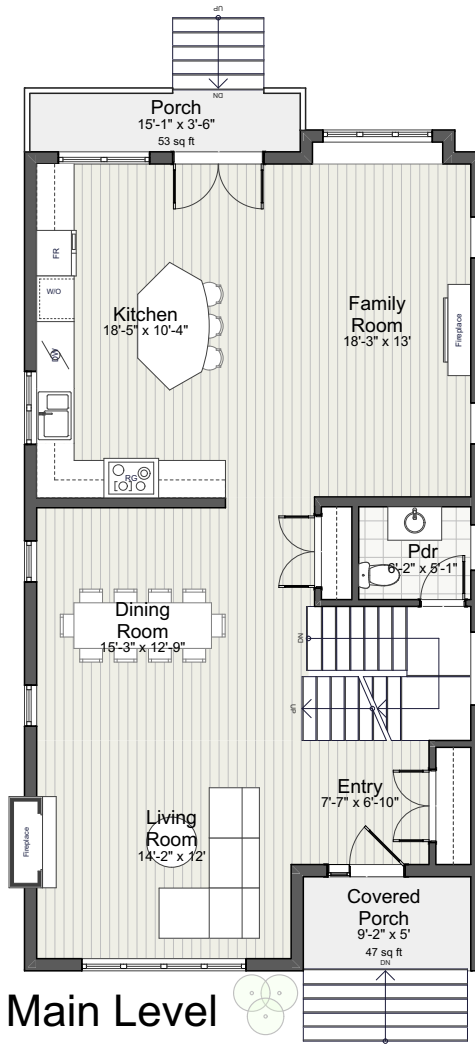

# STONEHOUSE TEAM

Sutton Group - West Coast Realty  
emailus@stonehouseteam.com  
604.255.7575

Upper Level  
Main Level  
Lower Level

1,121  
1,078  
714  
2,913 sq ft

RICK STONEHOUSE PREC\*  
DWAYNE LAUNT PREC\*  
SHAUN GREGORY PREC\*  
KRYSTIAN THOMAS

## 935 West 20th Avenue

Garage

Lower Level

Main Level

Upper Level

Covered Porch	47
Crawlspace	303
Garage	371
Juliette	39
Porch	53