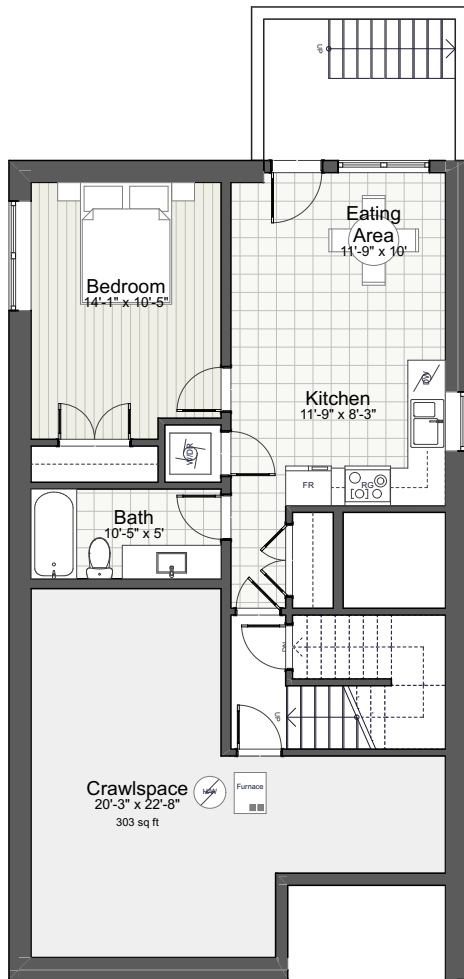

# STONEHOUSE TEAM

Sutton Group - West Coast Realty  
emailus@stonehouseteam.com  
604.255.7575

Upper Level  
Main Level  
Lower Level

1,121  
1,078  
714  
2,913 sq ft

RICK STONEHOUSE PREC\*  
DWAYNE LAUNT PREC\*  
SHAUN GREGORY PREC\*  
KRYSTIAN THOMAS

## 935 West 20th Avenue

Garage

Lower Level

Main Level

Upper Level

Covered Porch	47
Crawlspace	303
Garage	371
Juliette	39
Porch	53