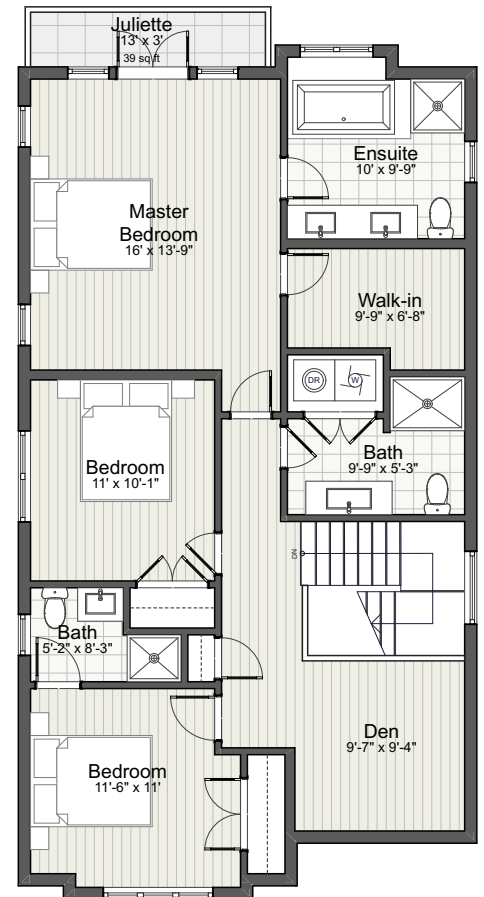

## 935 West 20th Avenue

Garage

Lower Level

Main Level

Upper Level

Covered Porch	47
Crawlspace	303
Garage	371
Juliette	39
Porch	53