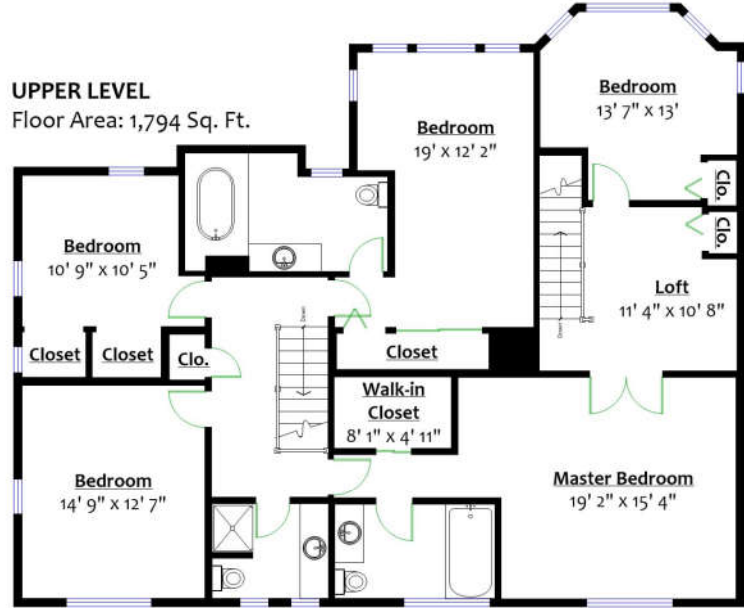

1310 West King Edward Avenue, Vancouver, B.C.

Totals**

Main Level:	1,802 sq. ft.
Upper Level:	1,794 sq. ft.
Total (fin.):	3,596 sq. ft.
Lower Level (Unfinished):	986 sq. ft.
Grand Total:	4,582 sq. ft.
Deck:	175 sq. ft.

Glen: glen@realtorglen.ca

Tania: tania@realtorglen.ca

UPPER LEVEL

Floor Area: 1,794 Sq. Ft.

LOWER LEVEL (UNFINISHED)

Floor Area: 986 Sq. Ft.

MAIN LEVEL

Floor Area: 1,802 Sq. Ft.