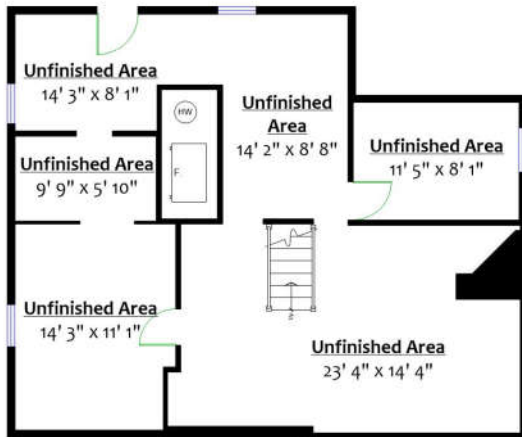

1310 West King Edward Avenue, Vancouver, B.C.

Totals**

Main Level:	1,802 sq. ft.
Upper Level:	1,794 sq. ft.
Total (fin.):	3,596 sq. ft.
Lower Level (Unfinished):	986 sq. ft.
Grand Total:	4,582 sq. ft.
Deck:	175 sq. ft.

Glen: glen@realtorglen.ca

Tania: tania@realtorglen.ca

UPPER LEVEL

Floor Area: 1,794 Sq. Ft.

LOWER LEVEL (UNFINISHED)

Floor Area: 986 Sq. Ft.

MAIN LEVEL

Floor Area: 1,802 Sq. Ft.