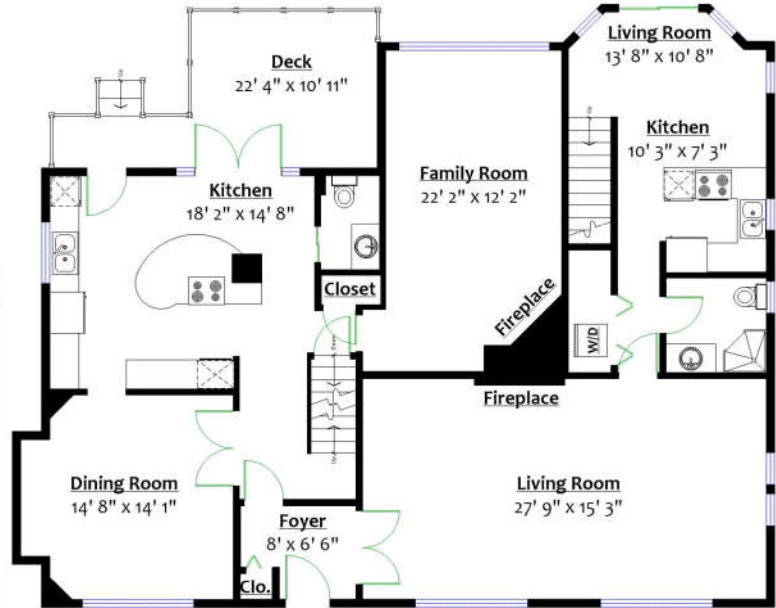

1310 West King Edward Avenue, Vancouver, B.C.

Totals**

Main Level:	1,802 sq. ft.
Upper Level:	1,794 sq. ft.
Total (fin.):	3,596 sq. ft.
Lower Level (Unfinished):	986 sq. ft.
Grand Total:	4,582 sq. ft.
Deck:	175 sq. ft.

Glen: glen@realtorglen.ca

Tania: tania@realtorglen.ca

UPPER LEVEL

Floor Area: 1,794 Sq. Ft.

LOWER LEVEL (UNFINISHED)

Floor Area: 986 Sq. Ft.

MAIN LEVEL

Floor Area: 1,802 Sq. Ft.