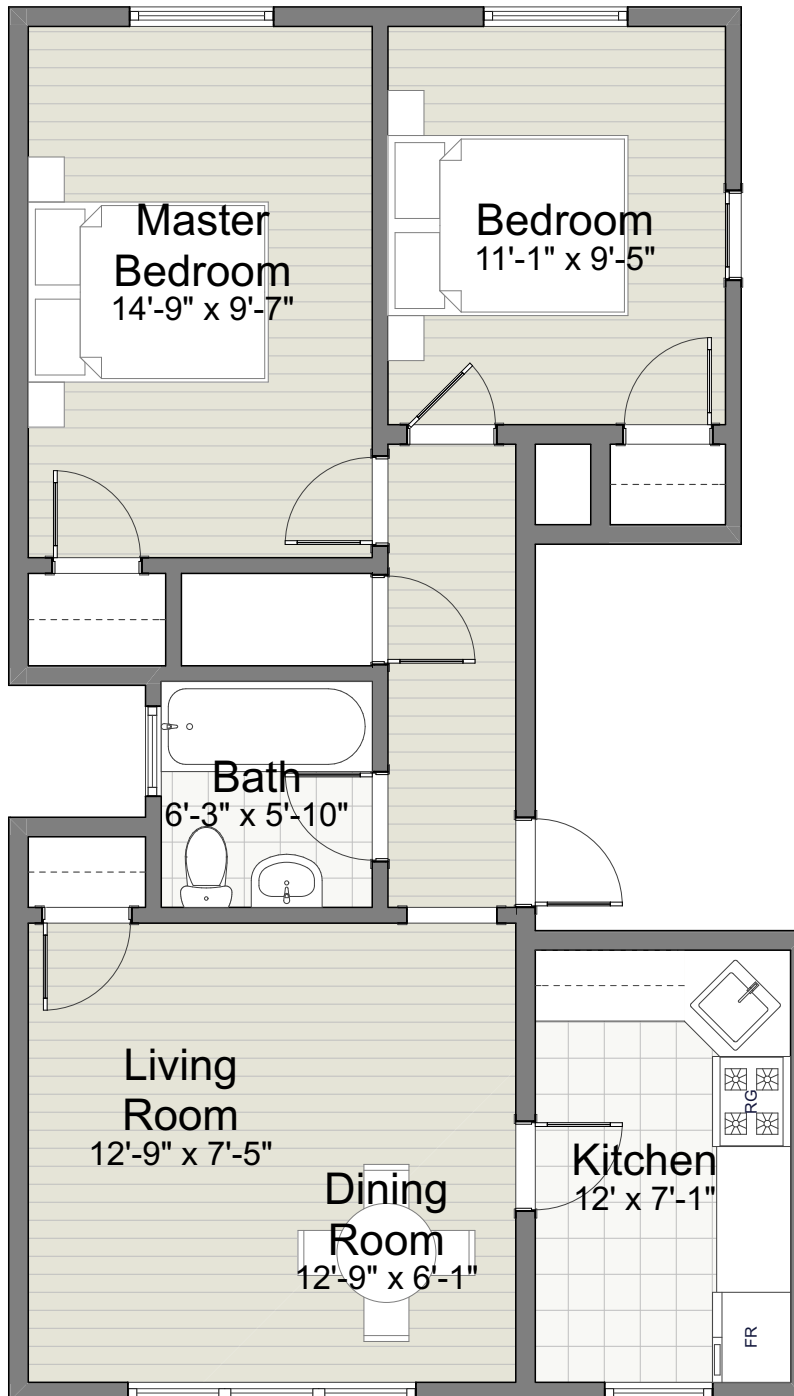

### Floor Area 736 s.f

N

### Second Floor

REINE PHOTOGRAPHY & DESIGN  
www.reinepnd.ca 604.782.2615

measurements from interior face of walls; wall thicknesses assumed based on standard wall assemblies; single family dwelling floor areas to exterior wall face; strata floor areas to centre line of demising walls as per Strata Property Act Sec.68(1); areas may differ from strata plan; measurements & floor areas for marketing purposes only.