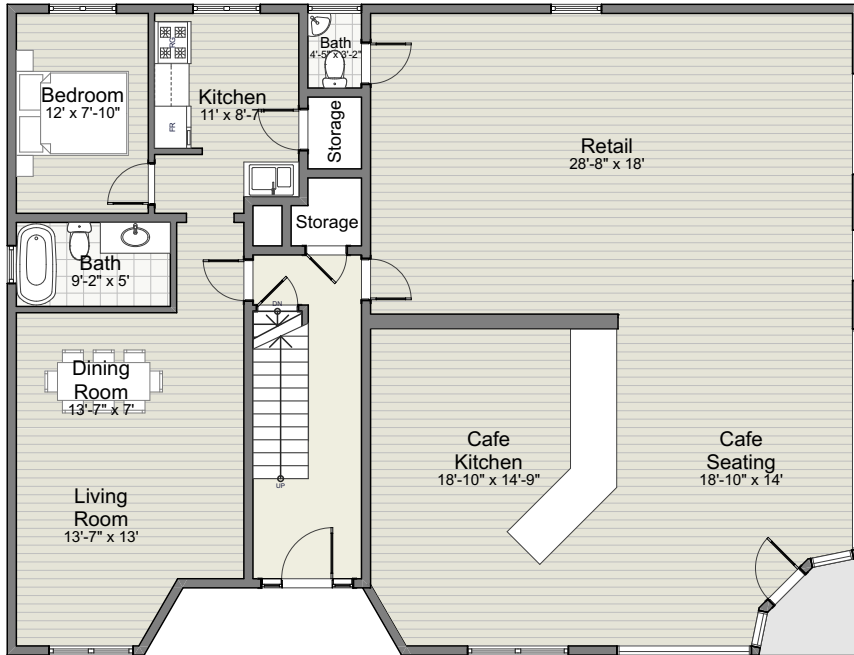

STONEHOUSE

T E A M

Sutton Group - West Coast Realty
emailus@stonehouseteam.com
604.255.7575

RICK STONEHOUSE
DWAYNE LAUNT
SHAUN GREGORY
KRYSTIAN THOMAS

795/799 Keefer Street Commercial Unit

Main Level 1,891
Basement 1,970
3,861 sq ft

Main Level

Basement