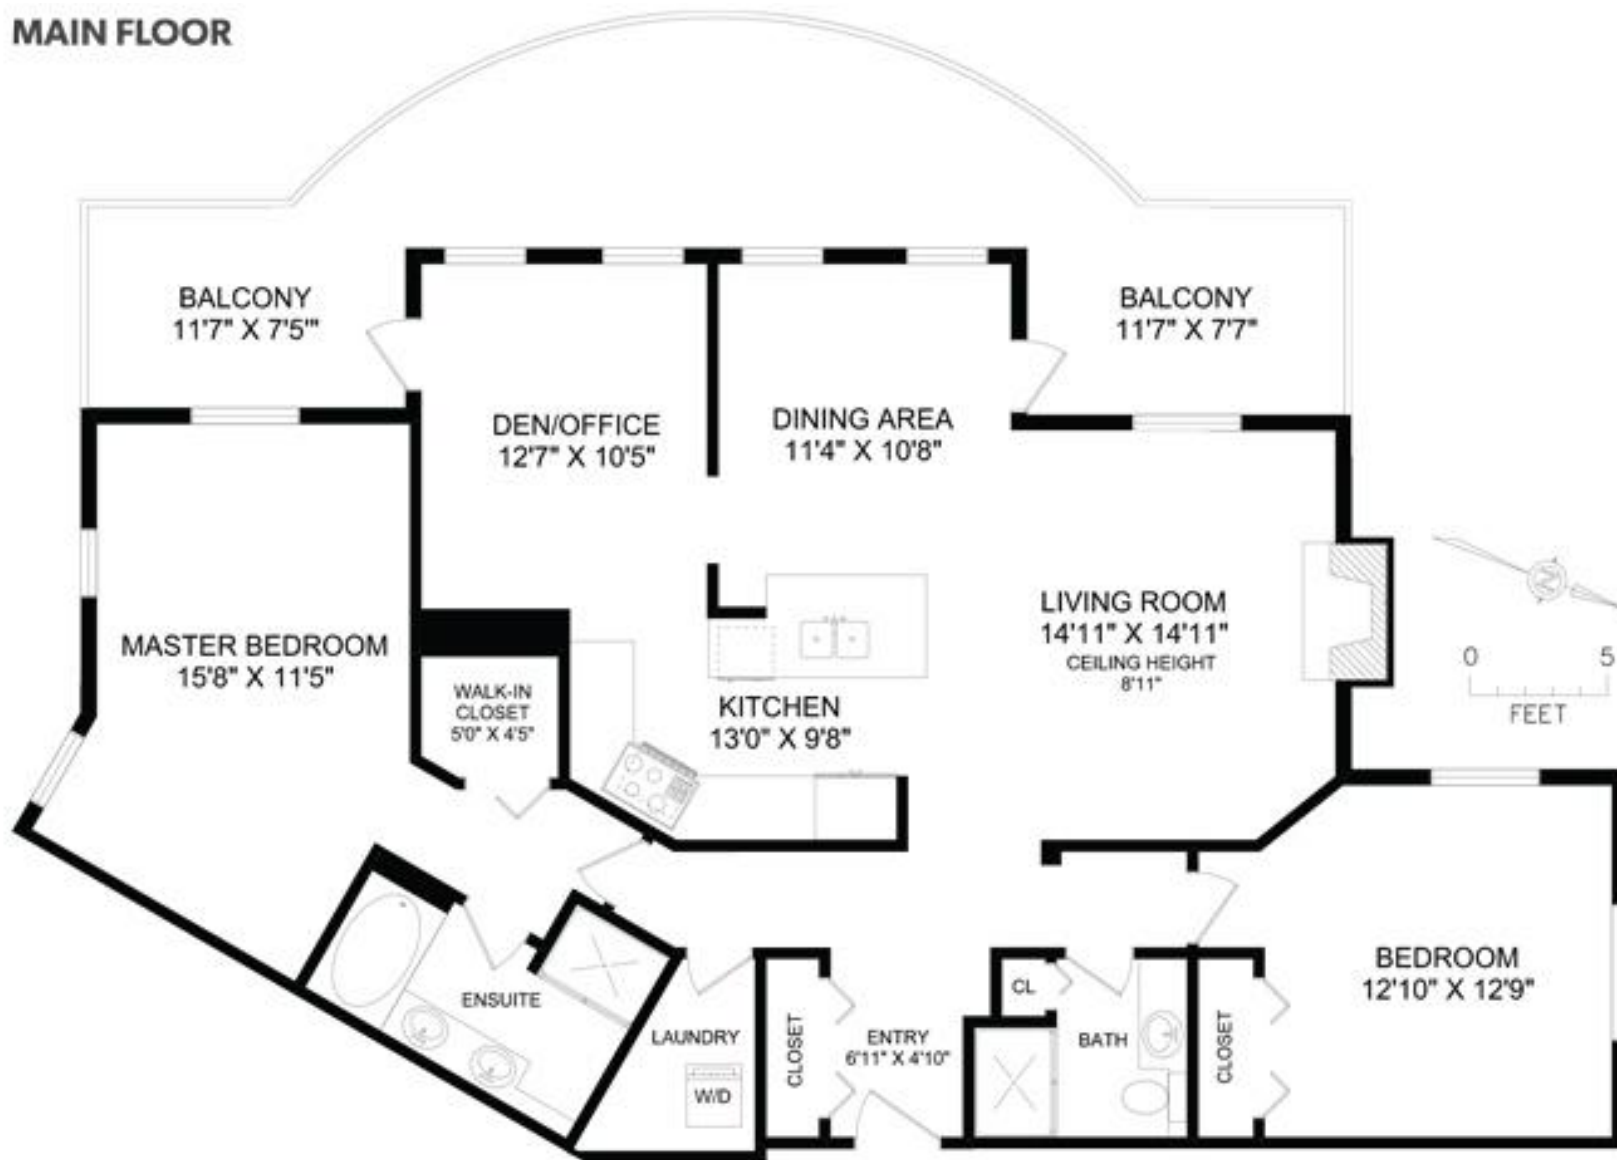

# MAIN FLOOR

FLOOR	FINISHED	UNFINISHED	TOTAL	OTHER AREAS
MAIN	1441	0	1441	BALCONY 370
TOTAL	1441	0	1441	

## 313-5835 HAMPTON PLACE

250-388-6998  
 ORDERS@REALFOTO.CA MEASURED 06/03/2016 BY JUSTIN GREENWOOD

All information furnished regarding this property is from sources deemed reliable but no warranty or representation is made to the accuracy thereof.