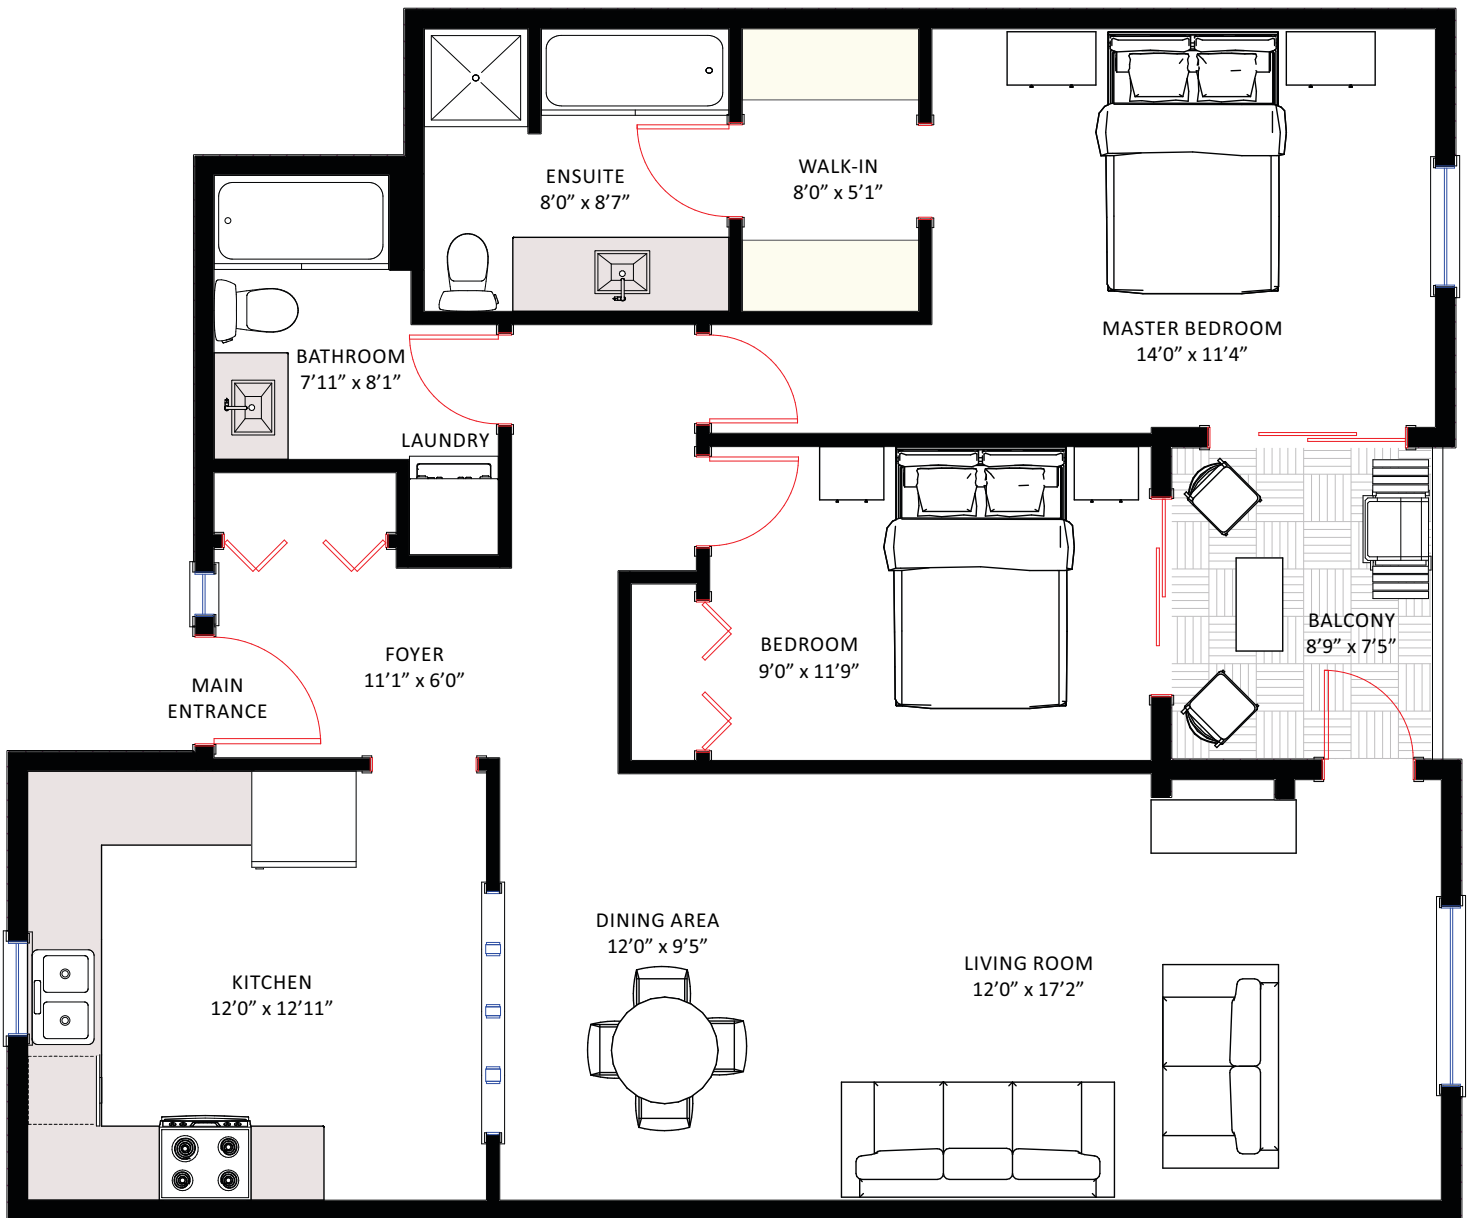

#115 - 3 RENAISSANCE SQUARE NEW WESTMINSTER

MAIN LEVEL: 1,218 sq ft
 TOTAL: 1,218 sq ft
 BALCONY: 65 sq ft

0m 1m 2m

1ft 5ft 10ft