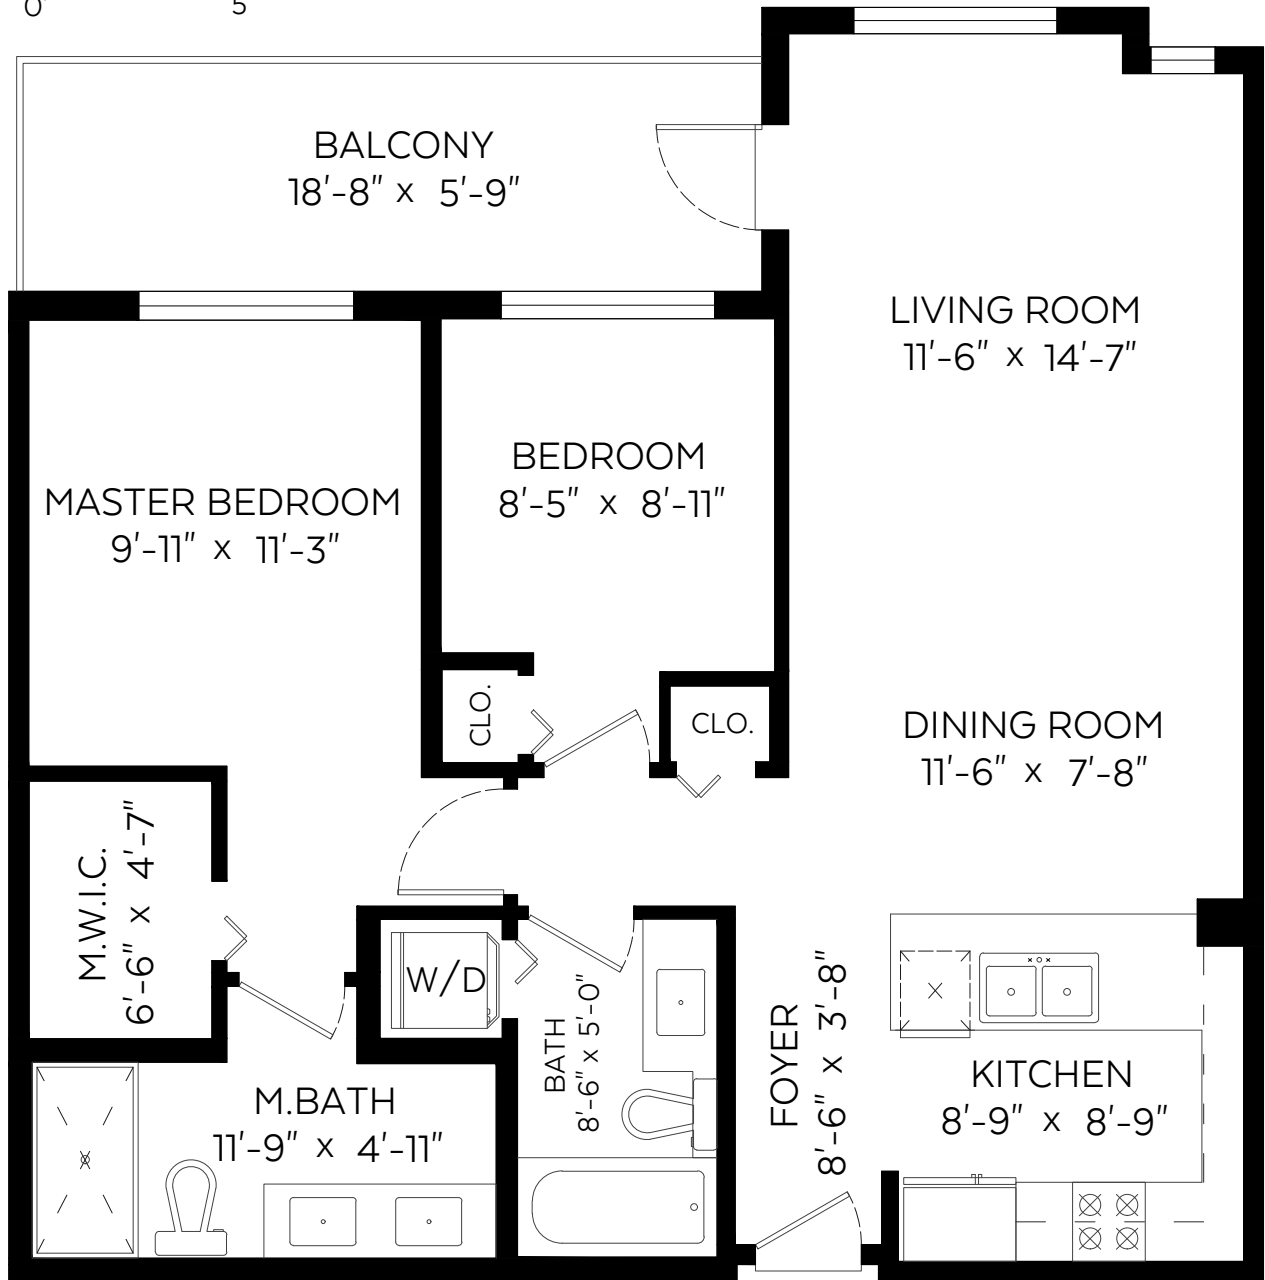

SCALE

Measured on: May 1, 2018