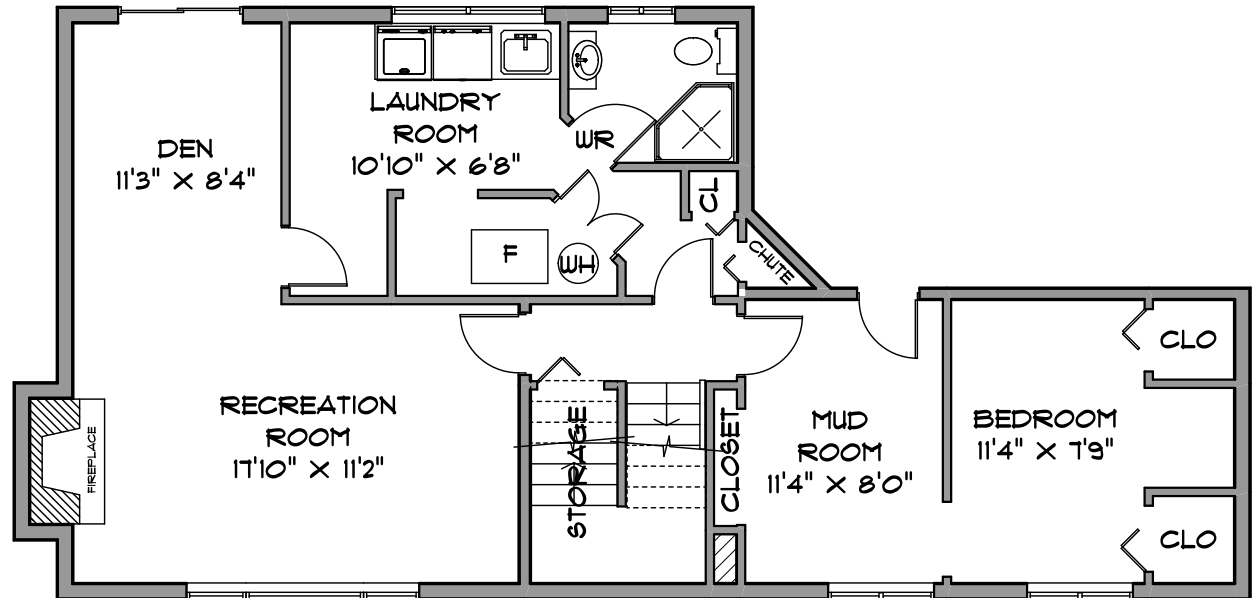

10580 SANTA MONICA DRIVE
DELTA

JENNY MATCHES
RE/MAX ADVANTAGE HOMETEAM
604-323-3149

SQUARE FOOTAGE
MAIN LEVEL 1304
LOWER LEVEL 928
TOTAL 2232

MAIN LEVEL 1304 SQ. FT.

LOWER LEVEL 928 SQ. FT.

MEASUREMENTS SHOULD BE CONSIDERED APPROXIMATE
AND ARE FOR PROMOTIONAL USE ONLY.
E & O Insured