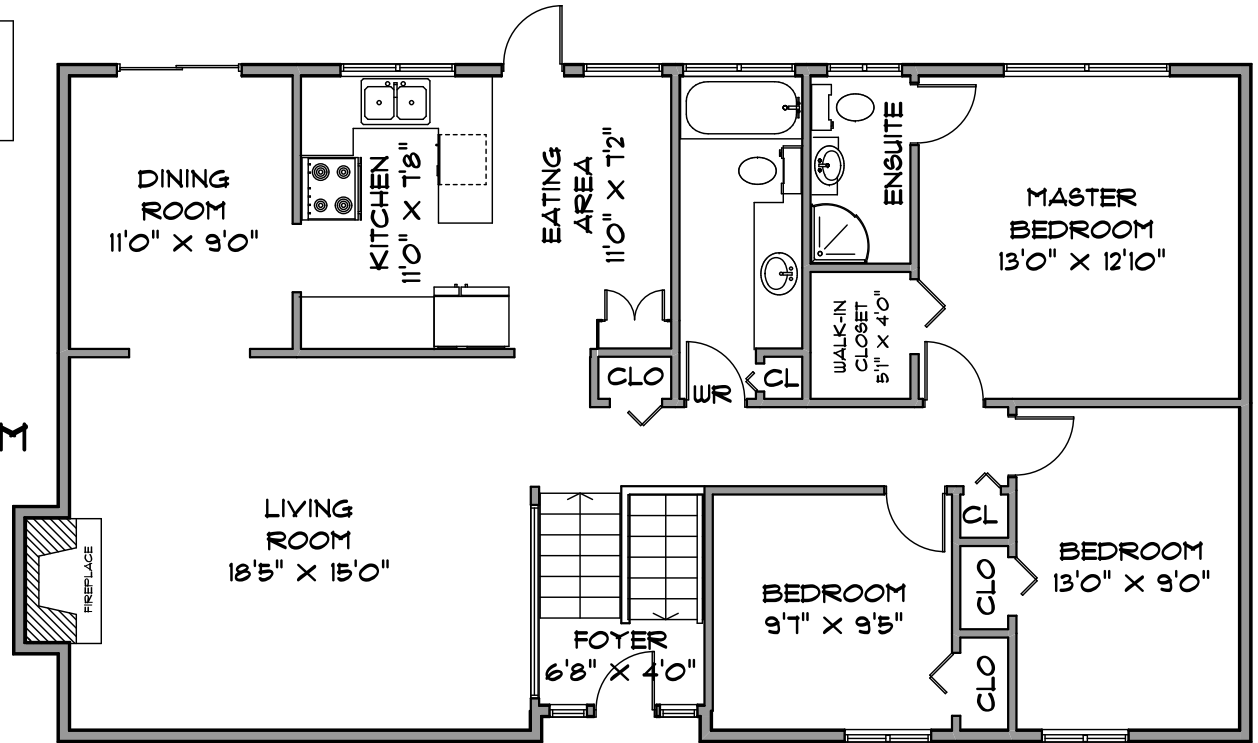

10580 SANTA MONICA DRIVE
DELTA

JENNY MATCHES
RE/MAX ADVANTAGE HOMETEAM
604-323-3149

SQUARE FOOTAGE
MAIN LEVEL 1304
LOWER LEVEL 928
TOTAL 2232

MAIN LEVEL 1304 SQ. FT.

LOWER LEVEL 928 SQ. FT.

MEASUREMENTS SHOULD BE CONSIDERED APPROXIMATE
AND ARE FOR PROMOTIONAL USE ONLY.
E & O Insured