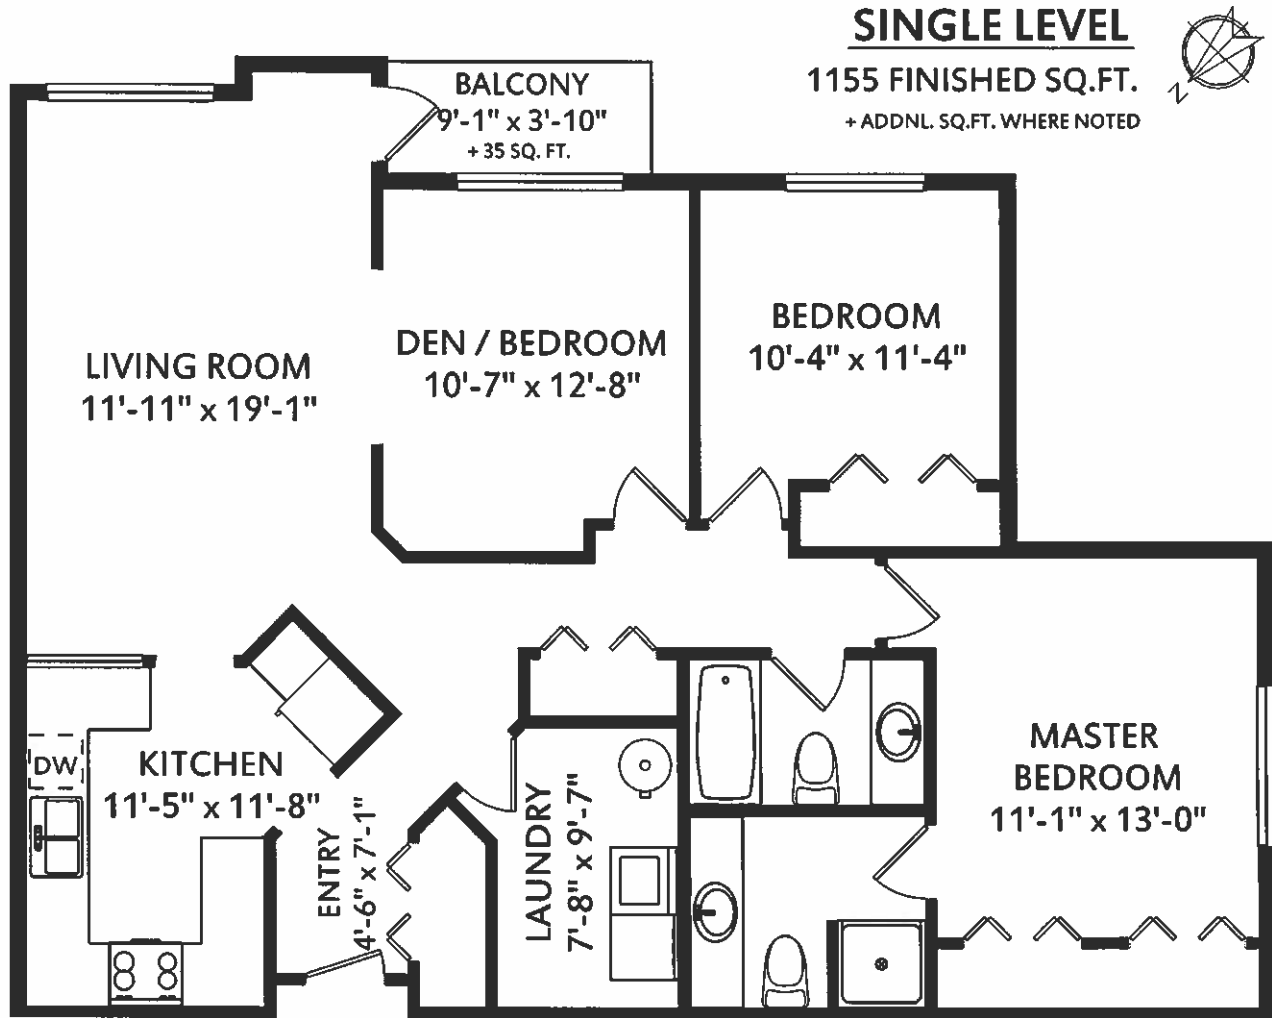

*Ann Watley*  
 ANN WATLEY Dedicated to moving you forward  
 PERSONAL REAL ESTATE CORPORATION

250.656.0131  
 annwatley.com  
 awatley@telus.net

304-2245 James White Blvd

	Fin. Sq.Ft.	UnFin. Sq.Ft.	Total Sq.Ft.
Single Level	1155	0	1155
<b>Total</b>	<b>1155</b>	<b>0</b>	<b>1155</b>

Shown length and width dimensions are approximate.  
 Area sq.ft. is representative of the on-site measurements. (1" accuracy)

**standard**  
 standardres.ca

Figures, Calculations, and Representations are for indicative and promotional purpose only.  
 VI Standard Real Estate Services Inc. will not be liable for any damages of any kind  
 arising from the mis-use of this information.