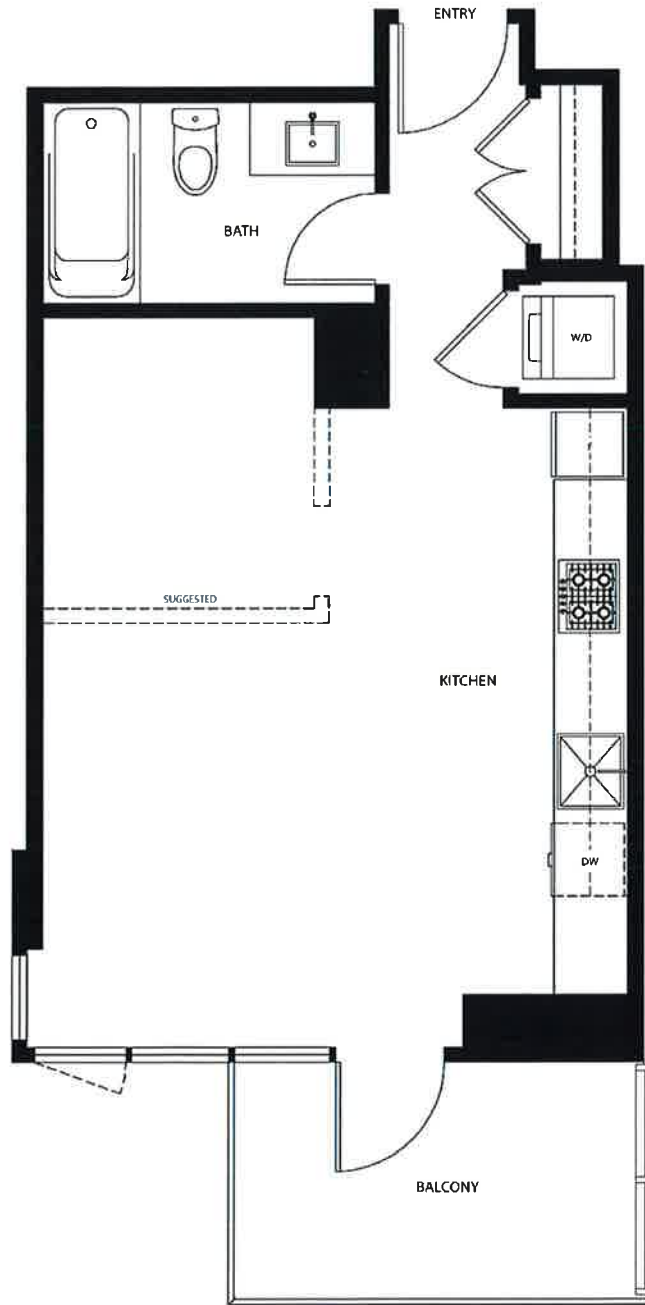

SOLO DISTRICT STRATUS

PLAN A · 479–483 sf
JR. 1 BED + 1 BATH /
STUDIO + 1 BATH

LEVELS 7-35