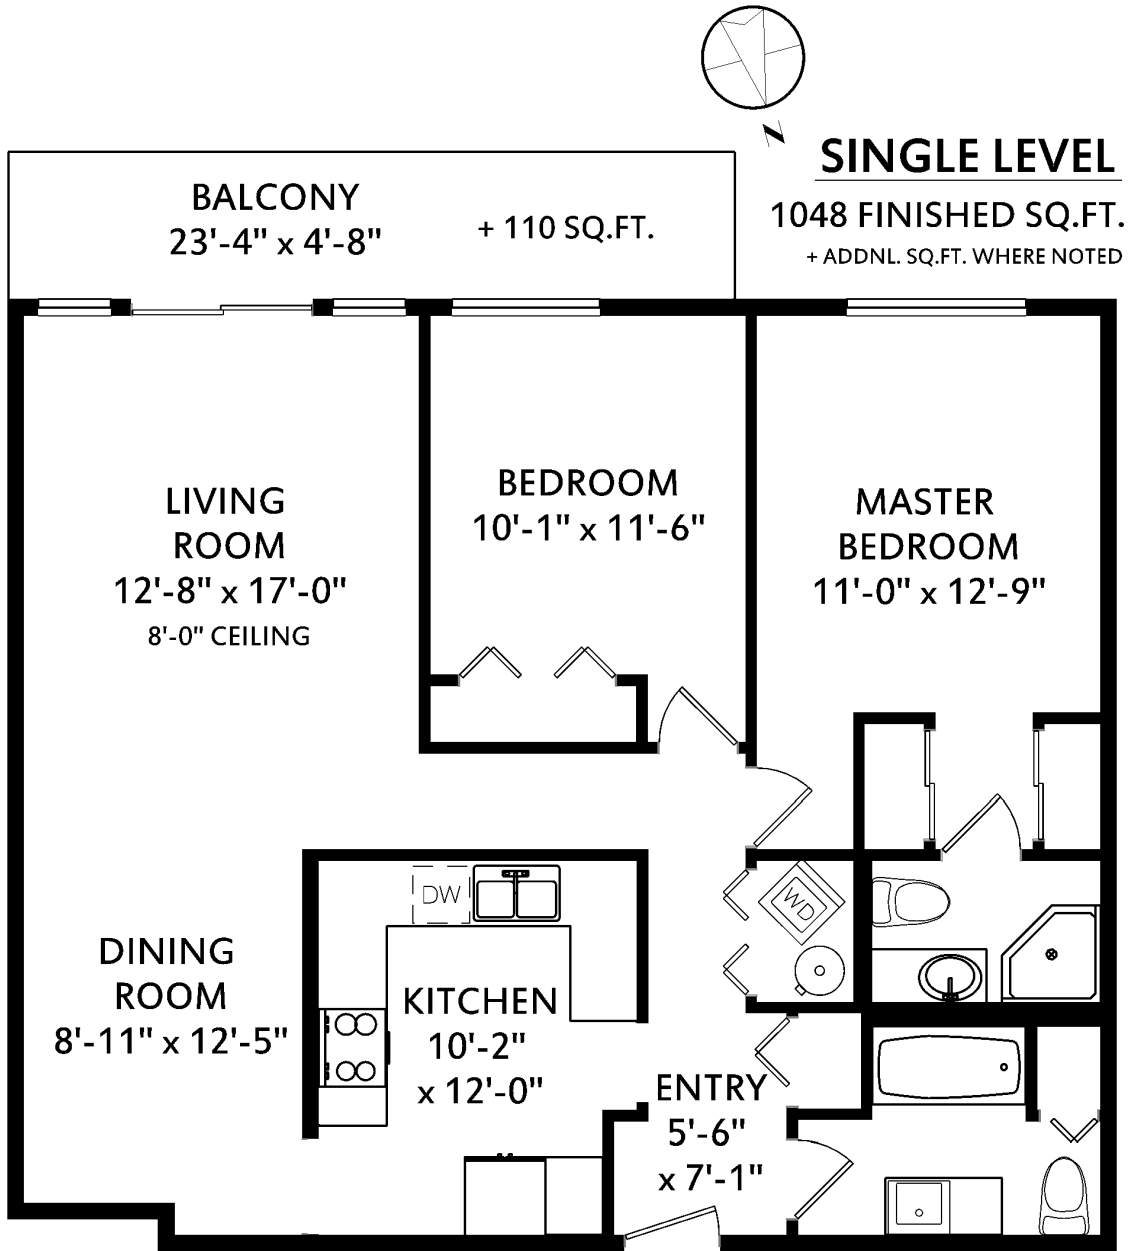

206-439 Cook St

	Fin. Sq.Ft.	UnFin. Sq.Ft.	Total Sq.Ft.
Single Level	1048	0	1048
Total	1048	0	1048

Shown length and width dimensions are approximate.
Area sq.ft. is representative of the on-site measurements. (1" accuracy)