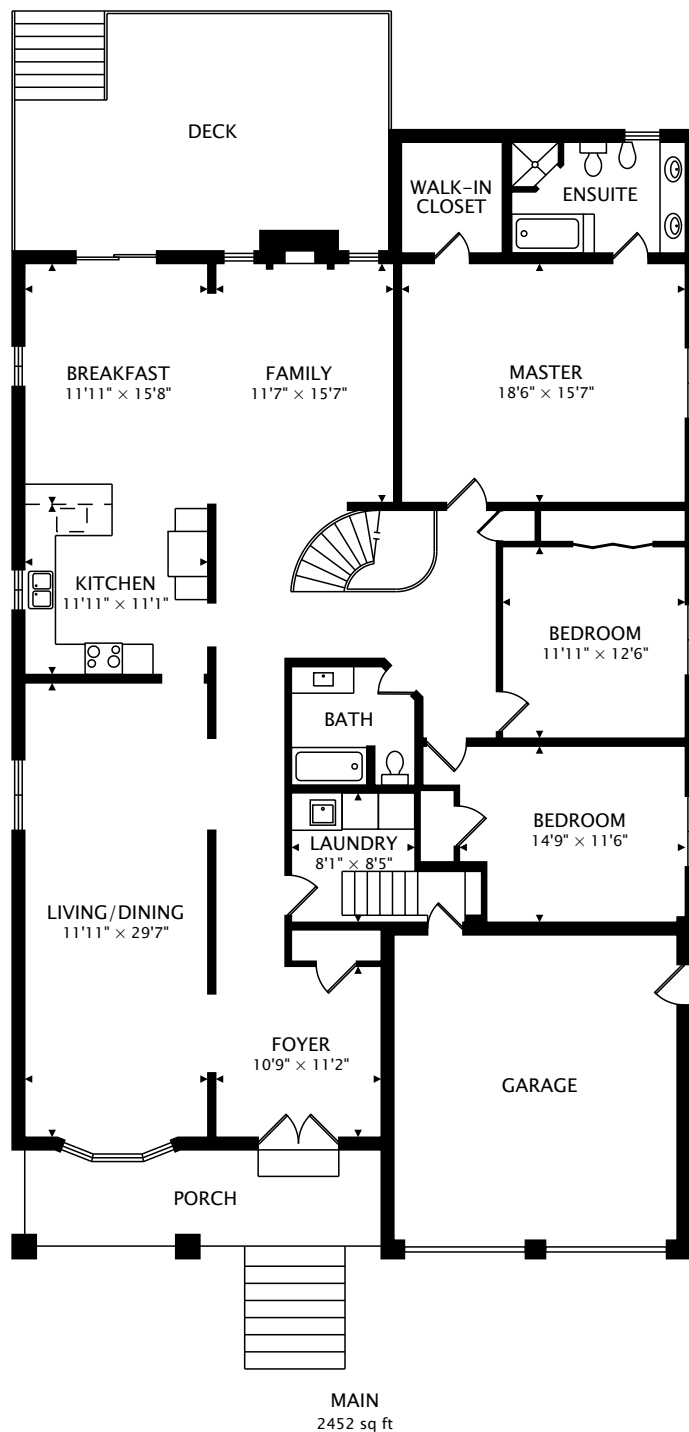

69 PUCCINI DRIVE  
RICHMOND HILL, ONTARIO L4E 2Z2

TOTAL  
2452 sq ft + 2617 sq ft BELOW GRADE

LOWER  
2617 sq ft BELOW GRADE

TOTAL  
2452 sq ft + 2617 sq ft BELOW GRADE