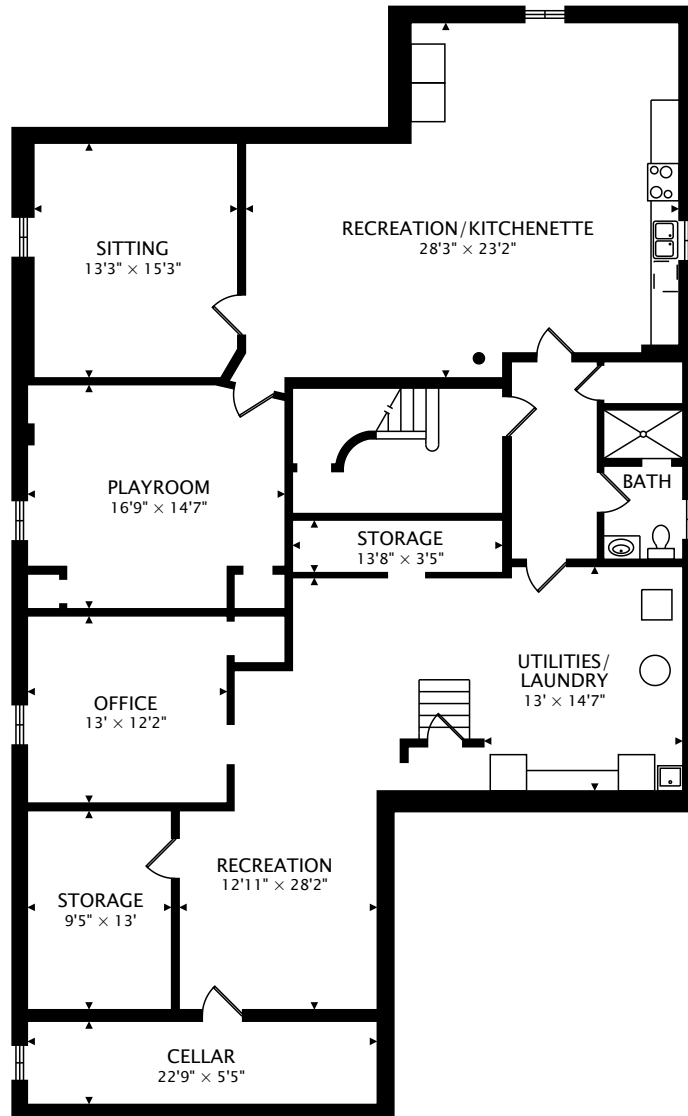

69 PUCCINI DRIVE  
RICHMOND HILL, ONTARIO L4E 2Z2

TOTAL  
2452 sq ft + 2617 sq ft BELOW GRADE

LOWER  
2617 sq ft BELOW GRADE

TOTAL  
2452 sq ft + 2617 sq ft BELOW GRADE