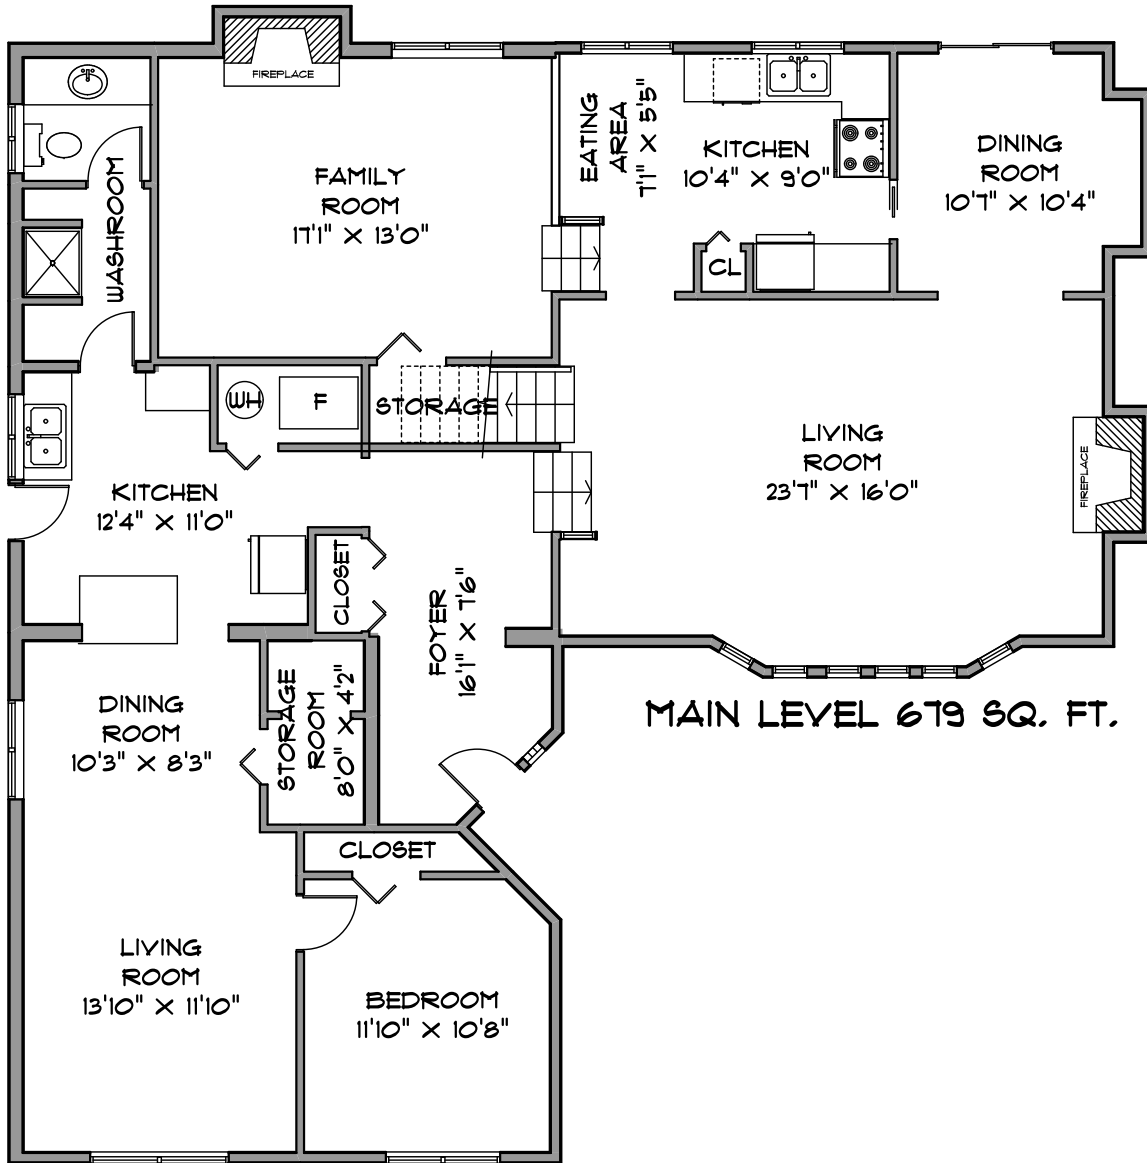

JANET RATHBUN
604-590-4888

SQUARE FOOTAGE
MAIN LEVEL 679
UPPER LEVEL 732
LOWER SPLIT 1149
TOTAL 2560

11090 LYON ROAD
DELTA

MAIN LEVEL 679 SQ. FT.

UPPER LEVEL 732 SQ. FT.

LOWER SPLIT 1149 SQ. FT.

MEASUREMENTS SHOULD BE CONSIDERED APPROXIMATE
AND ARE FOR PROMOTIONAL USE ONLY.
E & O Insured