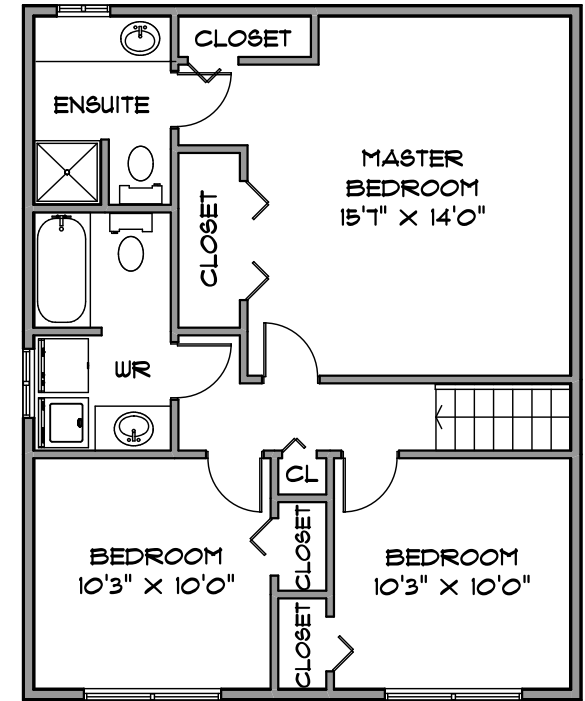

JANET RATHBUN
604-590-4888

SQUARE FOOTAGE
MAIN LEVEL 679
UPPER LEVEL 732
LOWER SPLIT 1149
TOTAL 2560

11090 LYON ROAD
DELTA

MAIN LEVEL 679 SQ. FT.

UPPER LEVEL 732 SQ. FT.

LOWER SPLIT 1149 SQ. FT.

MEASUREMENTS SHOULD BE CONSIDERED APPROXIMATE
AND ARE FOR PROMOTIONAL USE ONLY.
E & O Insured