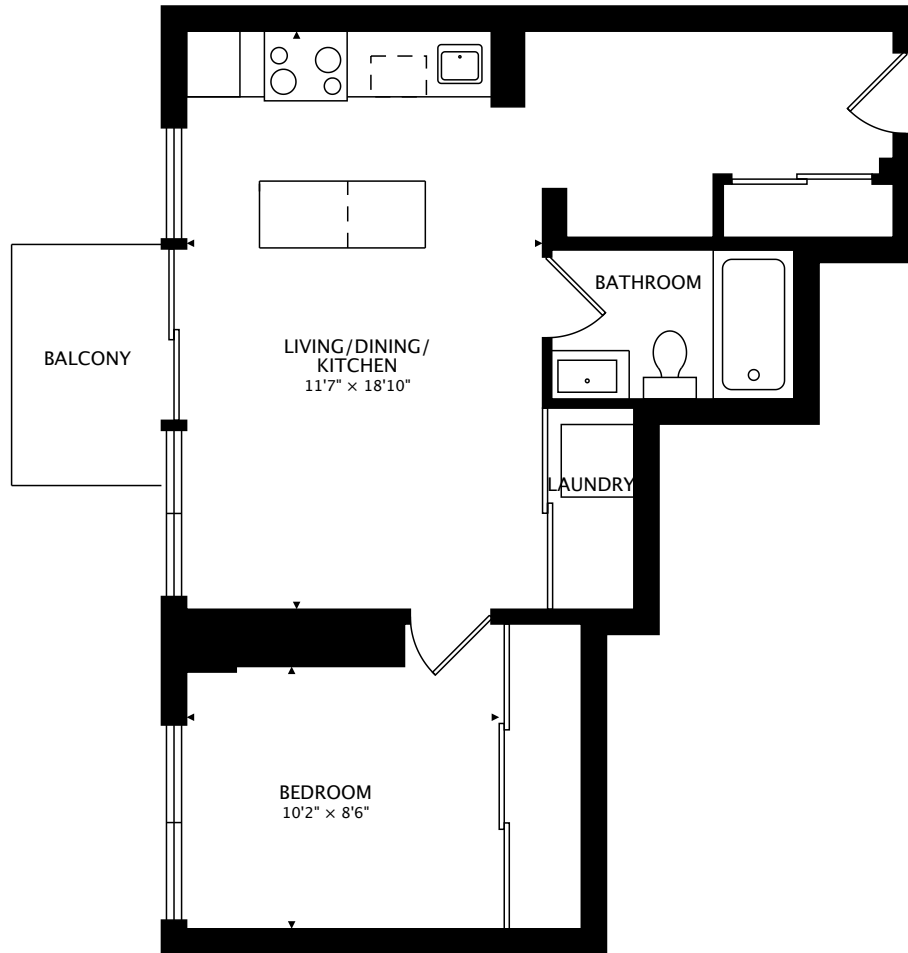

# 25 TELEGRAM MEWS #1815

TORONTO, ON M5V 3Z1

551 sq ft + 38 sq ft BALCONY