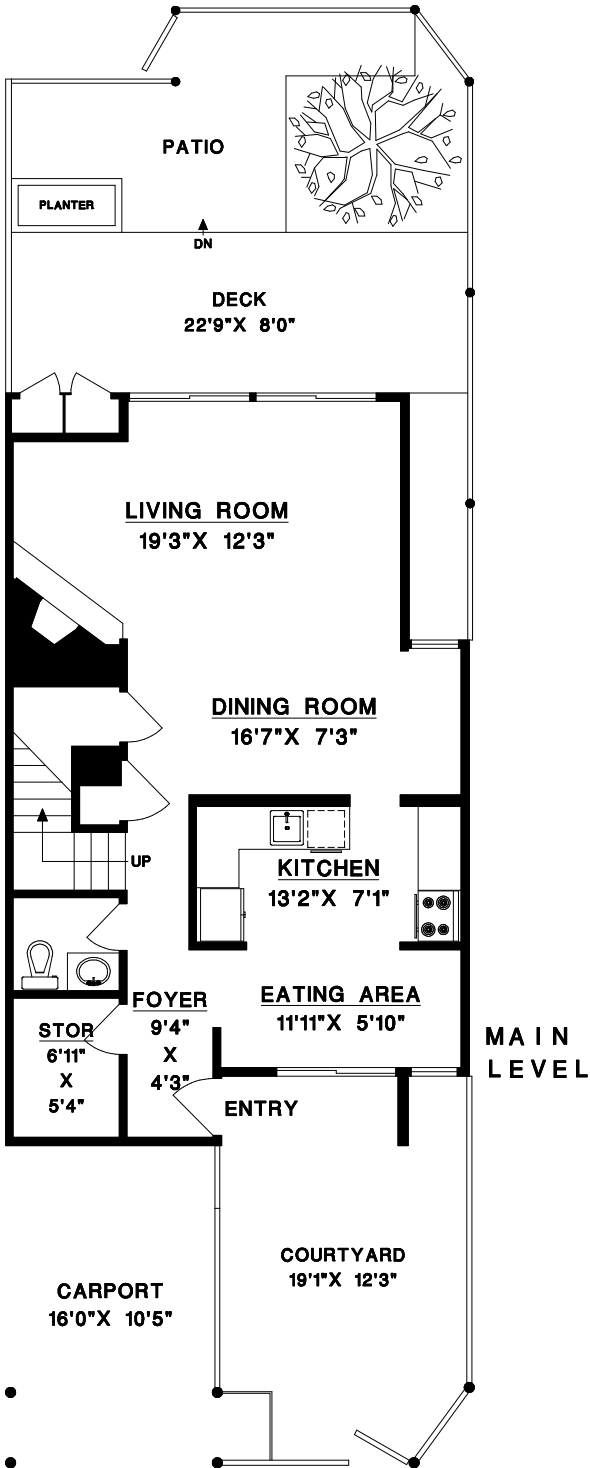

#25 - 11391 7th AVENUE
RICHMOND, BC

MAIN LEVEL	785 SQFT
UPPER LEVEL	735 SQFT
LOFT LEVEL	238 SQFT
TOTAL	1758 SQFT

CARPORY	162 SQFT
DECK	182 SQFT