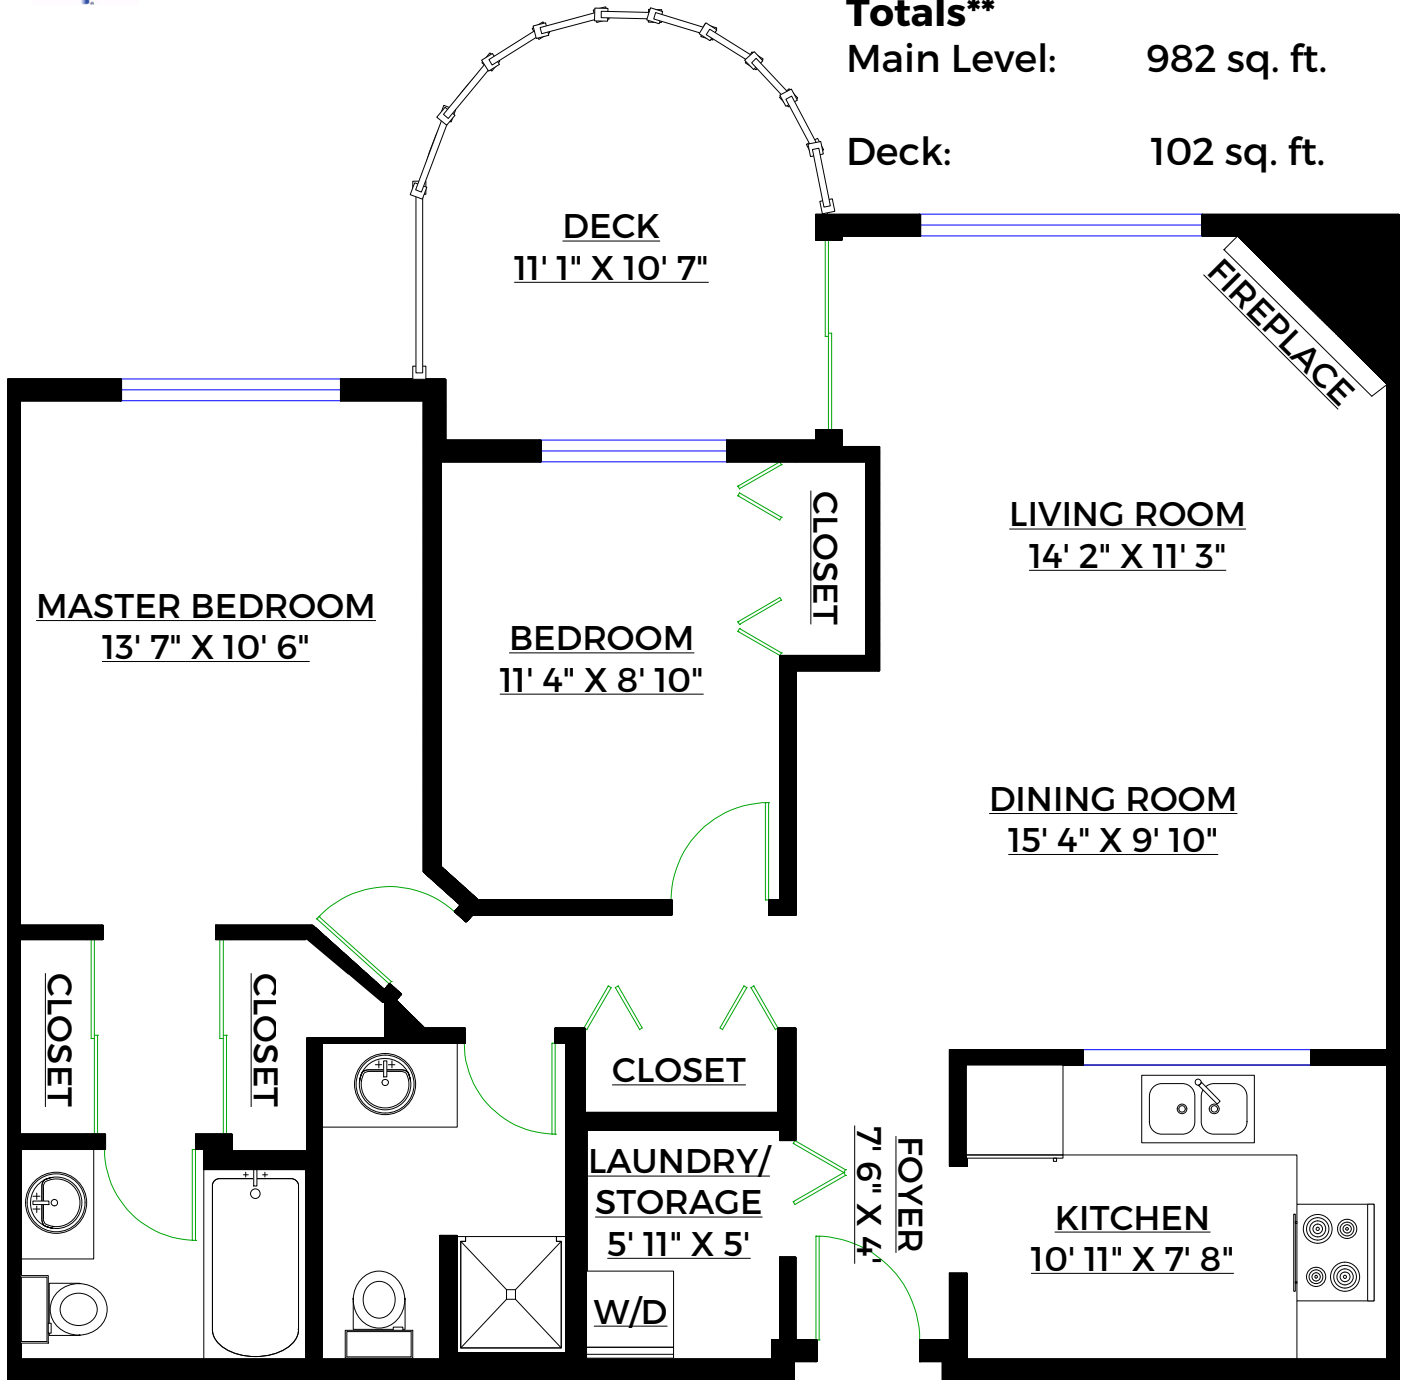

RE/MAX Select Properties
 Lorna Slimman B.A.
 604-220-9620
 www.movinghomes.ca

#201-8651 Ackroyd Road, Richmond, B.C.

Totals**
 Main Level: 982 sq. ft.
 Deck: 102 sq. ft.

MAIN LEVEL
 Floor Area: 982 Sq. Ft.

** Approx. based on interior measurements to exterior walls
 ** Total square footage not taken from original blueprints