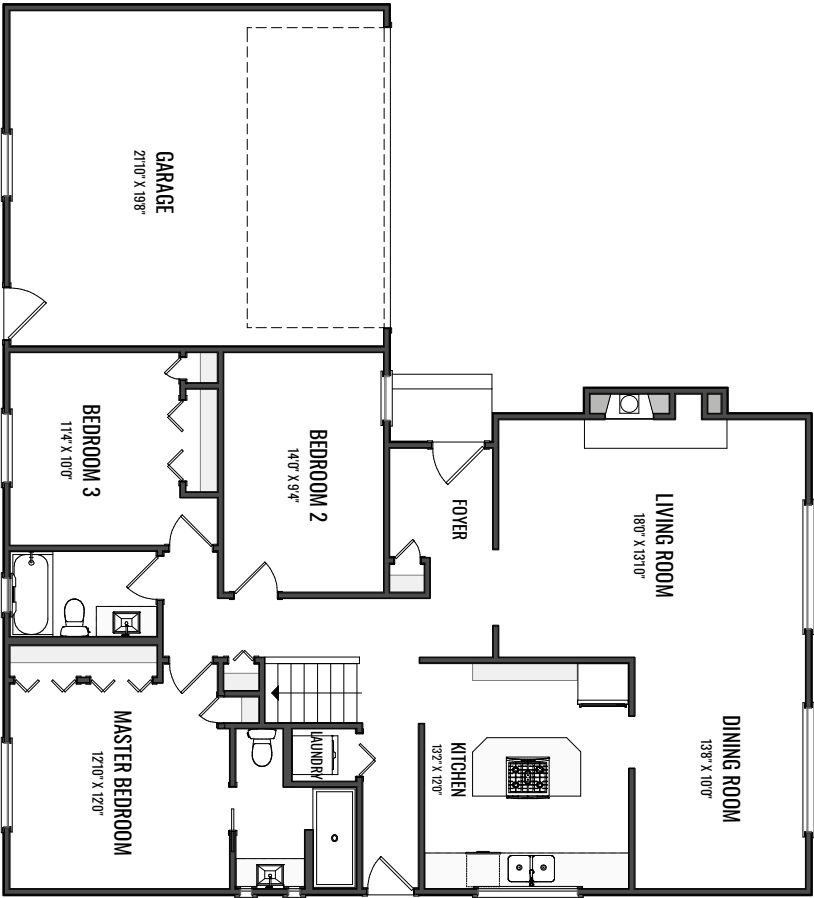

RE/MAX
REALTY PROFESSIONALS
 EACH OFFICE INDEPENDENTLY OWNED AND OPERATED.

7219 KANANASKIS DR
 MAIN - 1383.22 Sq.ft. / 128.50 m²
 UPPER - 000.00 Sq.ft. / 00.00 m²
 TOTAL - 1383.22 Sq.ft. / 128.50 m²
 BASEMENT - 1418.88 Sq.ft. / 131.81 m²

DETACHED SINGLE FAMILY
 *RECMA RMS MEASUREMENTS TAKEN TO EXTERIOR FOUNDATIONS

ELVYN MENDHAM
 RE/MAX REALTY PROFESSIONALS