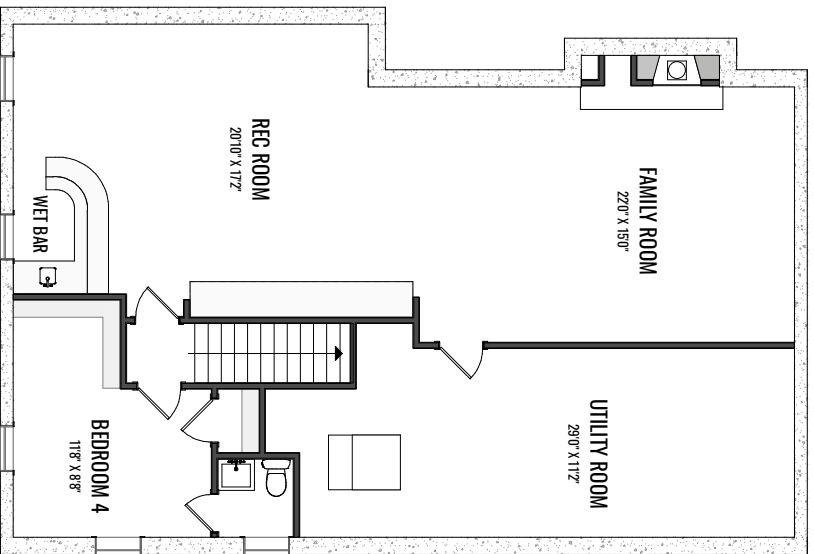

RE/MAX
REALTY PROFESSIONALS
 EACH OFFICE INDEPENDENTLY OWNED AND OPERATED.

7219 KANANASKIS DR
 MAIN - 1383.22 Sq.ft. / 128.50 m²
 UPPER - 000.00 Sq.ft. / 00.00 m²
 TOTAL - 1383.22 Sq.ft. / 128.50 m²
 BASEMENT - 1418.88 Sq.ft. / 131.81 m²

DETACHED SINGLE FAMILY
 *RECMA RMS MEASUREMENTS TAKEN TO EXTERIOR FOUNDATIONS

ELVYN MENDHAM
 RE/MAX REALTY PROFESSIONALS