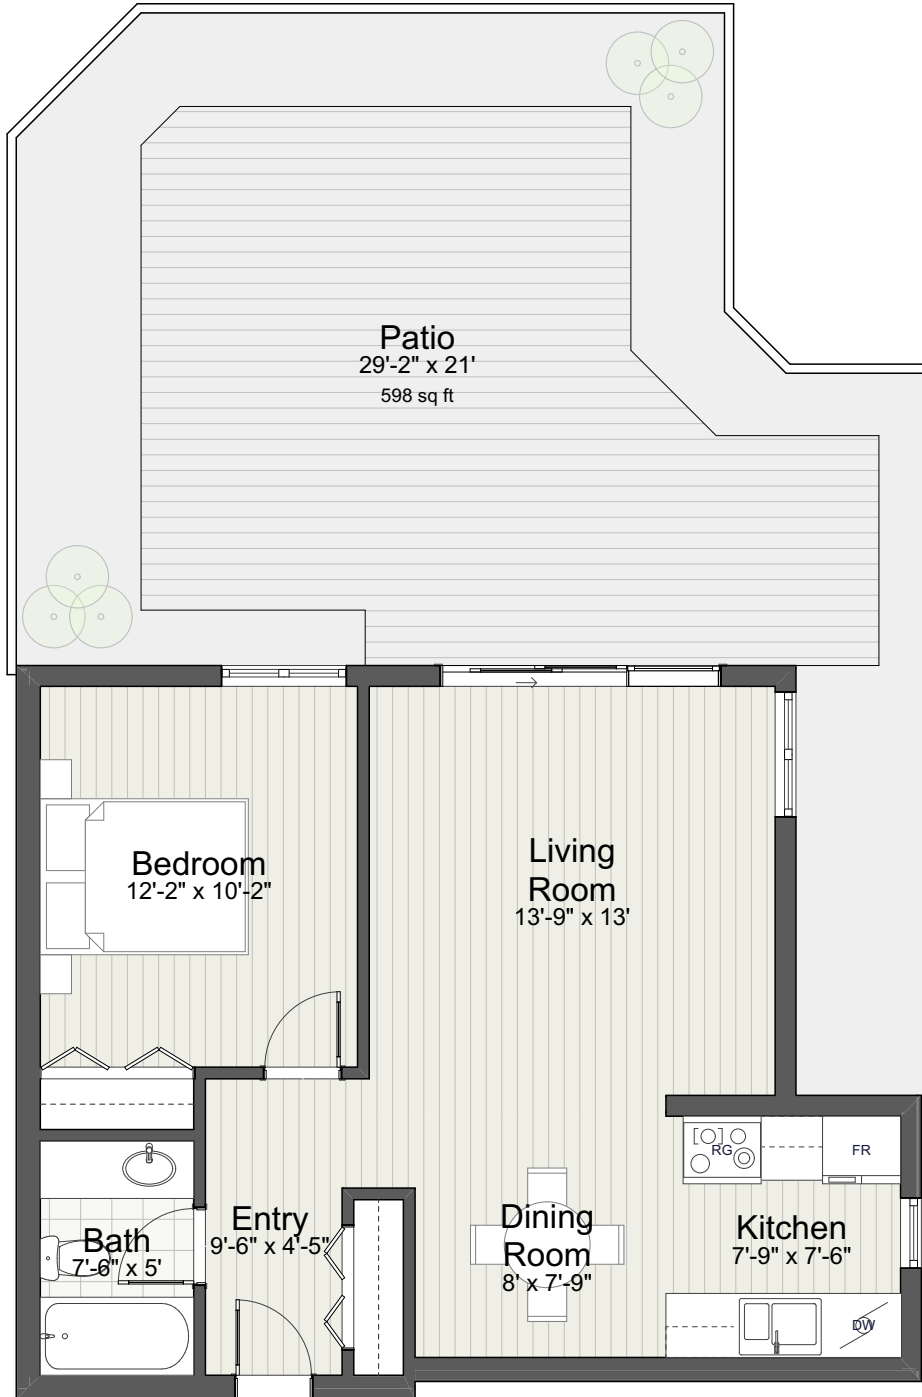

### Floor Area 610 s.f.

REINE PHOTOGRAPHY & DESIGN  
www.reinepnd.ca 604.782.2615

measurements from interior face of walls; wall thicknesses assumed based on standard wall assemblies; single family dwelling floor areas to exterior wall face; strata property areas as per BOMA Z65.4-2010 multi-unit residential buildings gross method A; which may differ from strata plan; measurements & floor areas for marketing purposes only. Wednesday, December 6, 2017