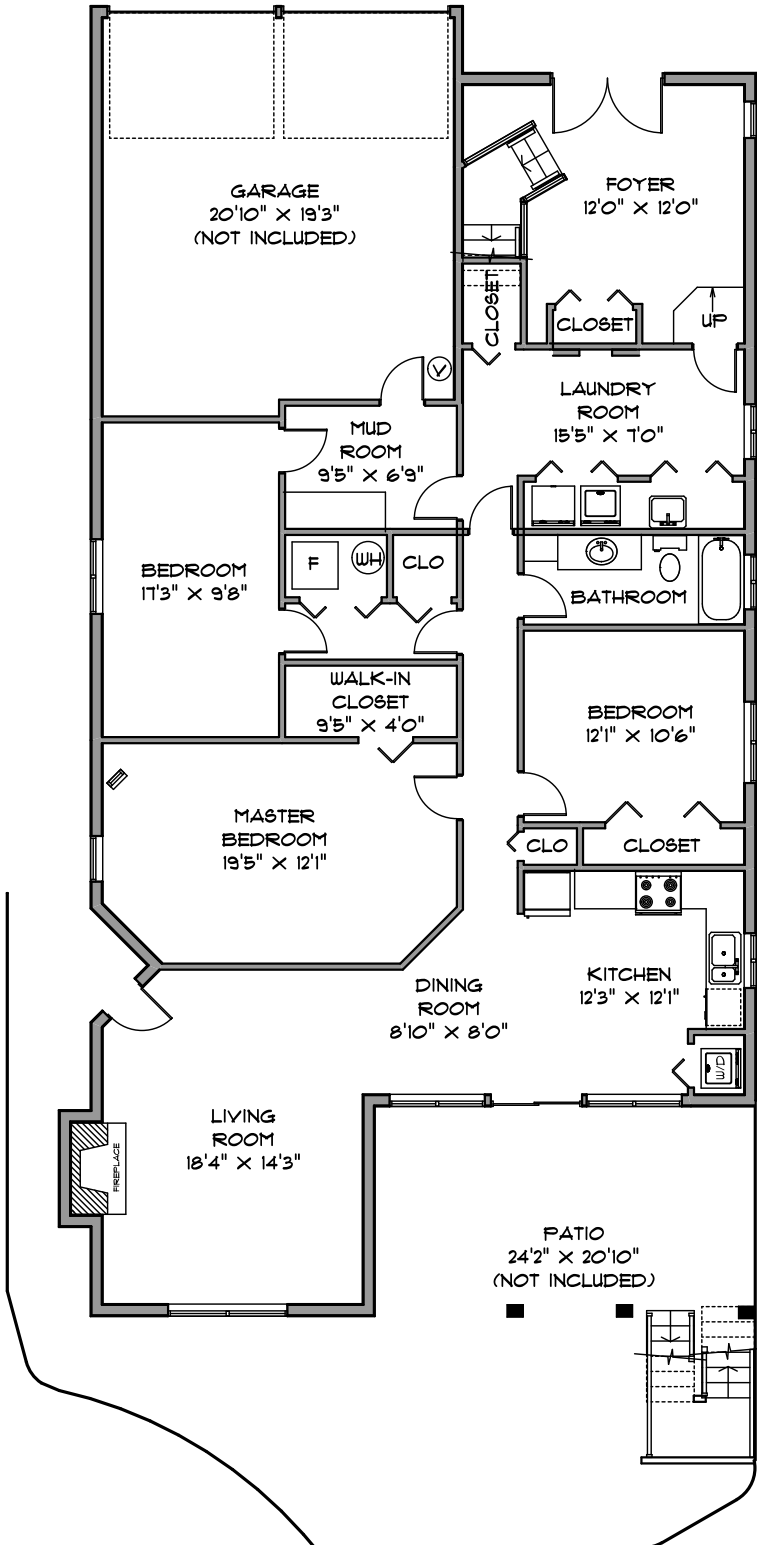

SQUARE FOOTAGE
MAIN LEVEL 2124
LOWER LEVEL 1883
TOTAL 4007

LAURA THIBEAULT - Realtor

1499 PHOENIX STREET
WHITE ROCK

HomeLife Benchmark Realty Corp.
Mobile: 604.916.4664
Office: 604-531-1111
www.laurathibeault.com

DECK 244
PATIO 617
BALCONIES 132
GARAGE 439

LOWER LEVEL 1883 SQ. FT.

MAIN LEVEL 2124 SQ. FT.

MEASUREMENTS SHOULD BE CONSIDERED APPROXIMATE AND ARE FOR PROMOTIONAL USE ONLY. E & O Insured

778-231-6542 MAY 2017