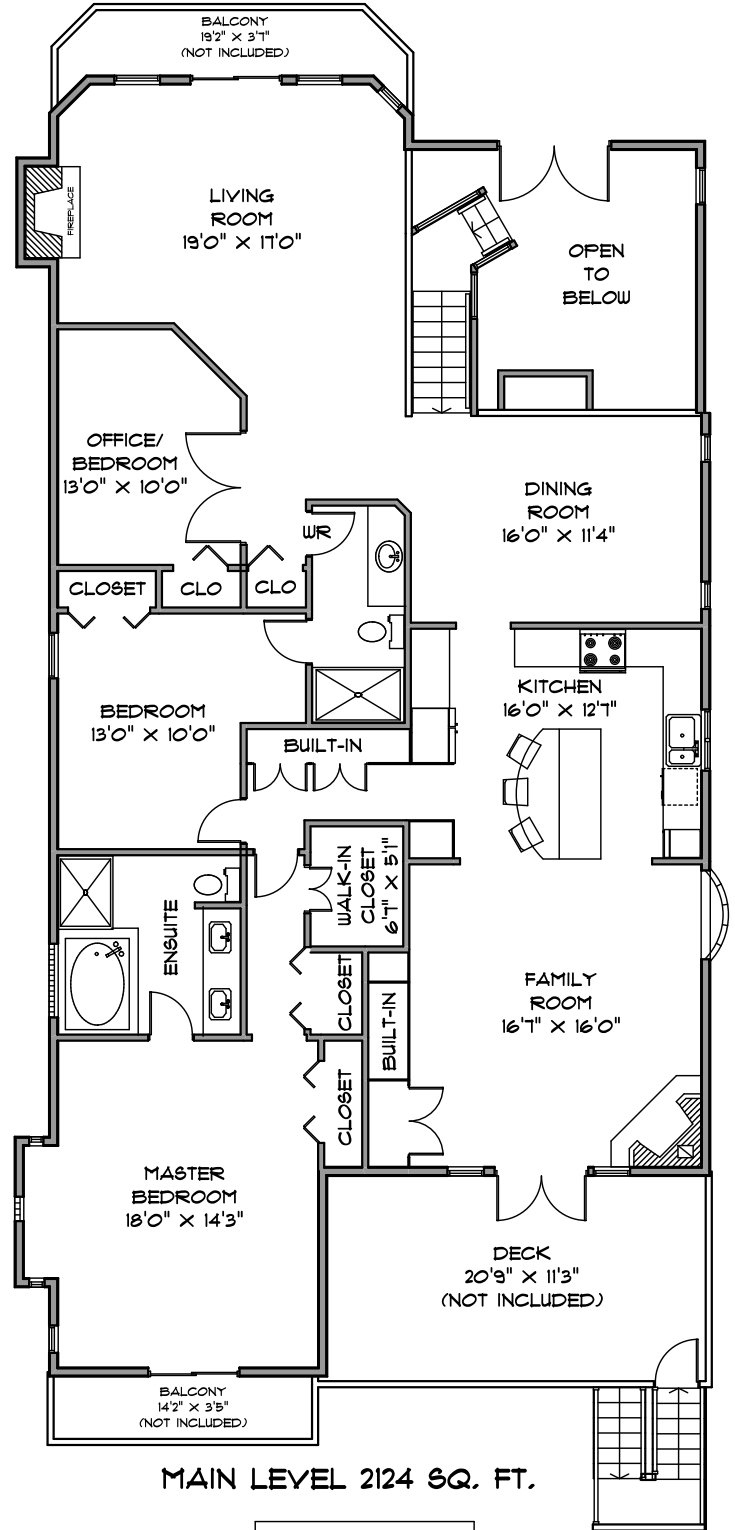

SQUARE FOOTAGE
MAIN LEVEL 2124
LOWER LEVEL 1883
TOTAL 4007

LAURA THIBEAULT - Realtor

1499 PHOENIX STREET
WHITE ROCK

HomeLife Benchmark Realty Corp.
Mobile: 604.916.4664
Office: 604-531-1111
www.laurathibeault.com

DECK 244
PATIO 617
BALCONIES 132
GARAGE 439

LOWER LEVEL 1883 SQ. FT.

MAIN LEVEL 2124 SQ. FT.

MEASUREMENTS SHOULD BE CONSIDERED APPROXIMATE AND ARE FOR PROMOTIONAL USE ONLY. E & O Insured

778-231-6542 MAY 2017