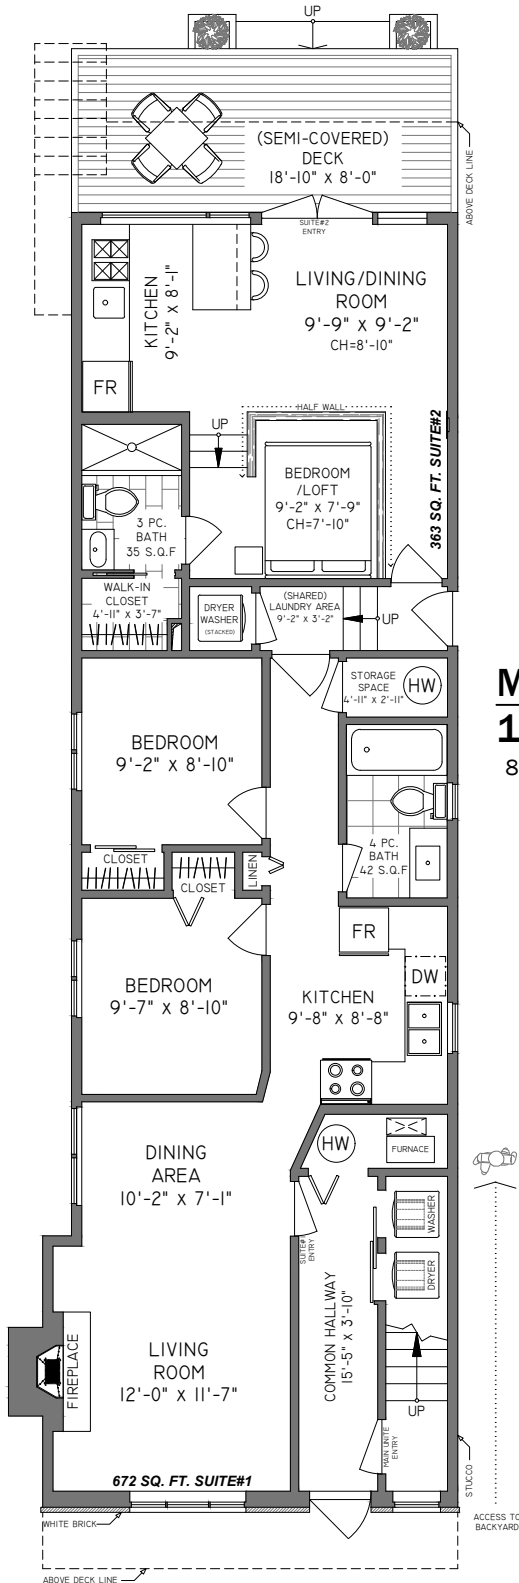

UPPER FLOOR
1104 SQ. FT.

8'-0" - 10'-3" CEILING HEIGHTS

MAIN FLOOR
1225 SQ. FT.
8'-0" CEILING HEIGHT

416 UNION STREET, VANCOUVER

Booked on the Pixilink App™

FLOOR	AREA (SQ. FT.)	
	FINISHED	DECK
MAIN	1225	171
UPPER	1104	243
TOTAL	2329	414