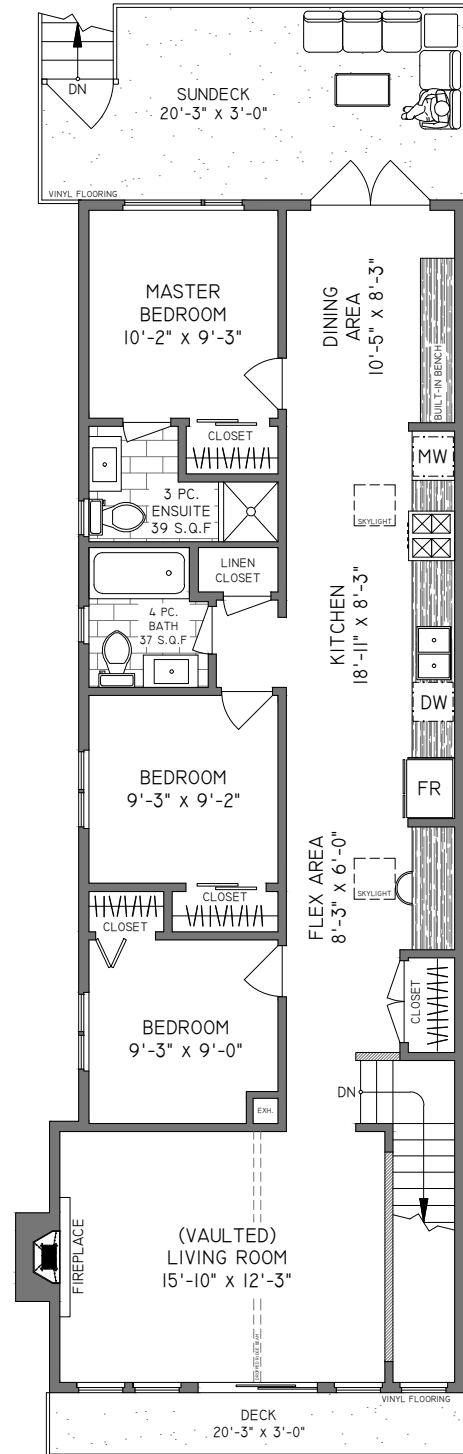

UPPER FLOOR
1104 SQ. FT.

8'-0" - 10'-3" CEILING HEIGHTS

MAIN FLOOR
1225 SQ. FT.
8'-0" CEILING HEIGHT

416 UNION STREET, VANCOUVER

Booked on the Pixilink App™

FLOOR	AREA (SQ. FT.)	
	FINISHED	DECK
MAIN	1225	171
UPPER	1104	243
TOTAL	2329	414