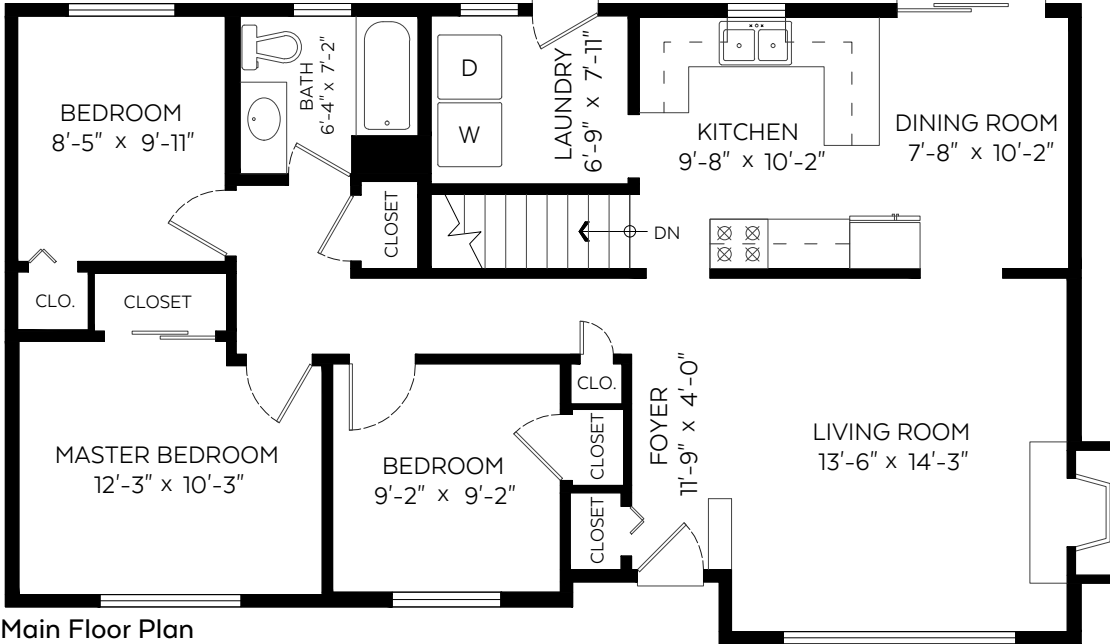

MICHELE LAURENT

604.312.1266 info@michelelaurent.ca
RE/MAX www.michelelaurent.ca

14764 109A Avenue
Surrey, B.C.

Main Floor:	1,073 sq.ft.
Lower Floor:	618 sq.ft.
Total:	1,691 sq.ft.

Unfin. Lower Floor:	439 sq.ft.
Grand Total:	2,130 sq.ft.

Main Floor Plan

Floor Area: 1,073 sq.ft.