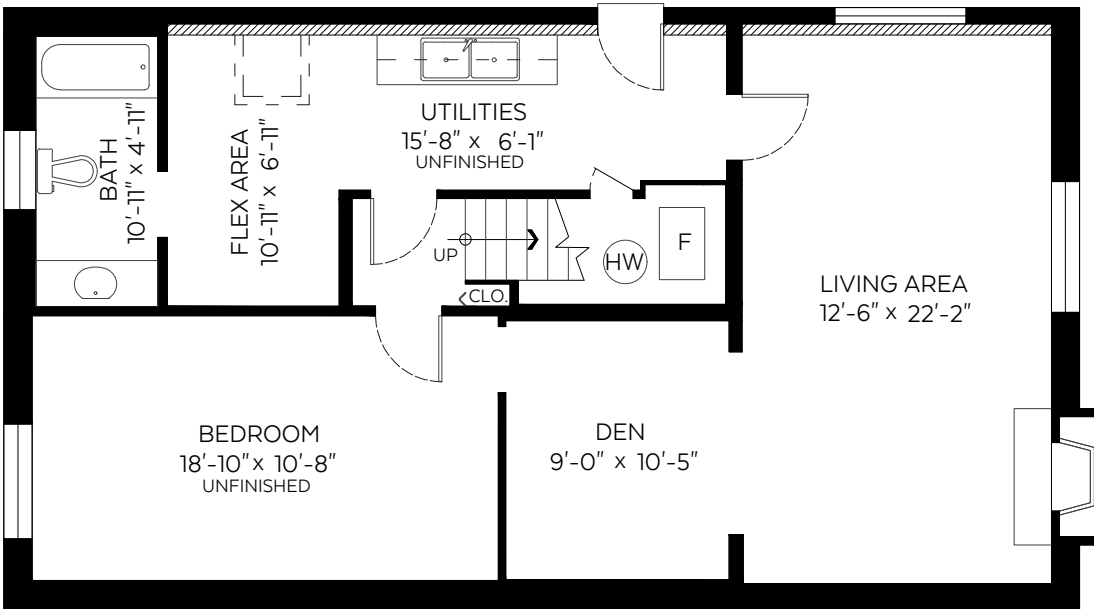

Lower Floor Plan

Floor Area: 618 sq.ft.

Unfinished Floor Area: 439 sq.ft.

Measured on: Sept. 15, 2017

NORTH