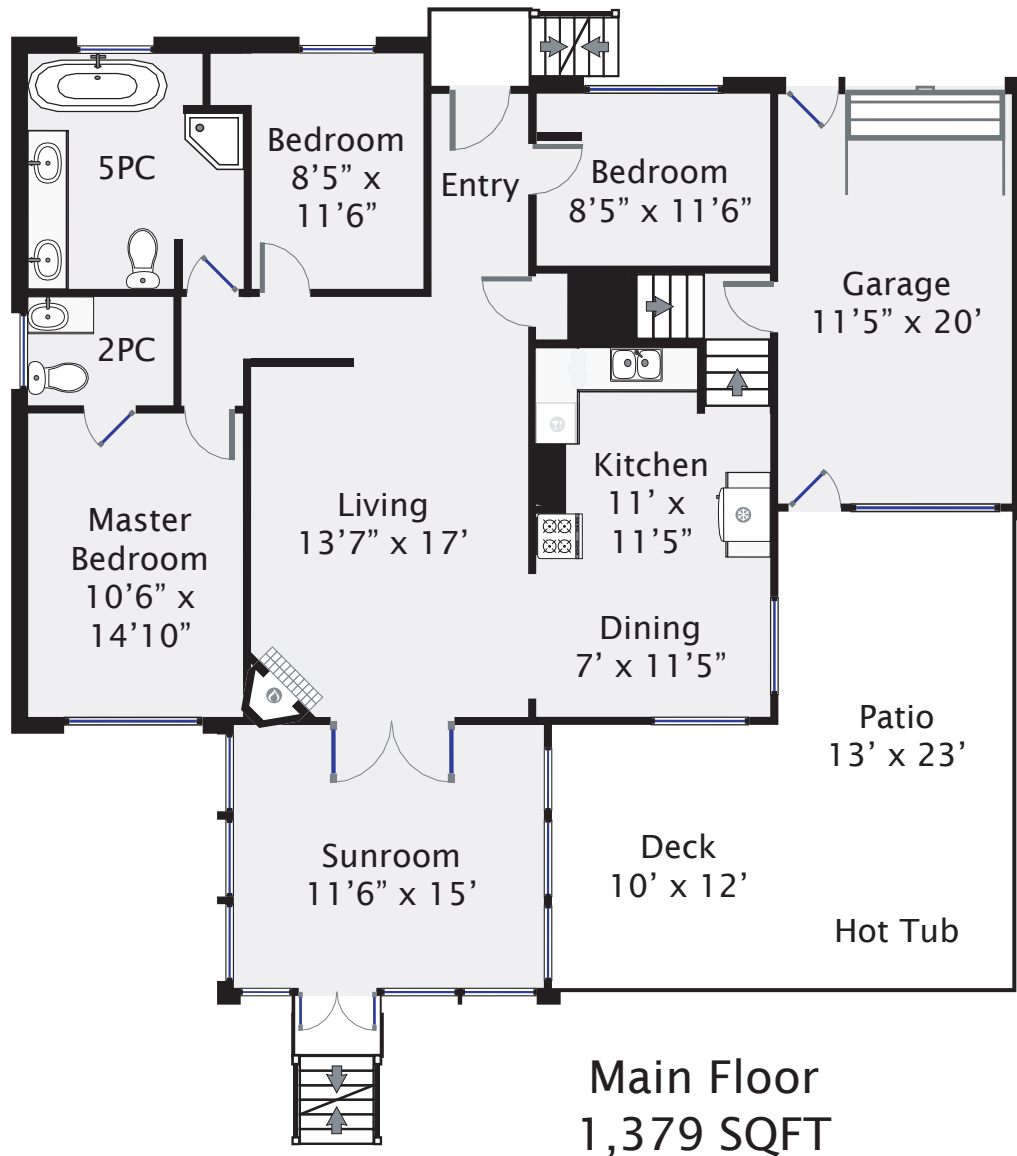

1179 Cumberland Road

Total Square Footage 1,379 SQFT

RE/MAX
PREPARED FOR

COURTNEY & ANGLIN

REAL ESTATE GROUP

Swift Home Tours
250-218-5671

PREPARED FOR EXCLUSIVE USE OF MICHELE COURTNEY & BILL ANGLIN
MEASUREMENTS ON PLANS ARE INTENDED FOR VISUAL
REFERENCE ONLY AND SHOULD BE VERIFIED.
ALL AREA SQFT TOTALS ARE INCLUSIVE OF EXTERIOR WALLS.
ALL INTERIOR DIMENSIONS ARE FROM INTERIOR WALLS.