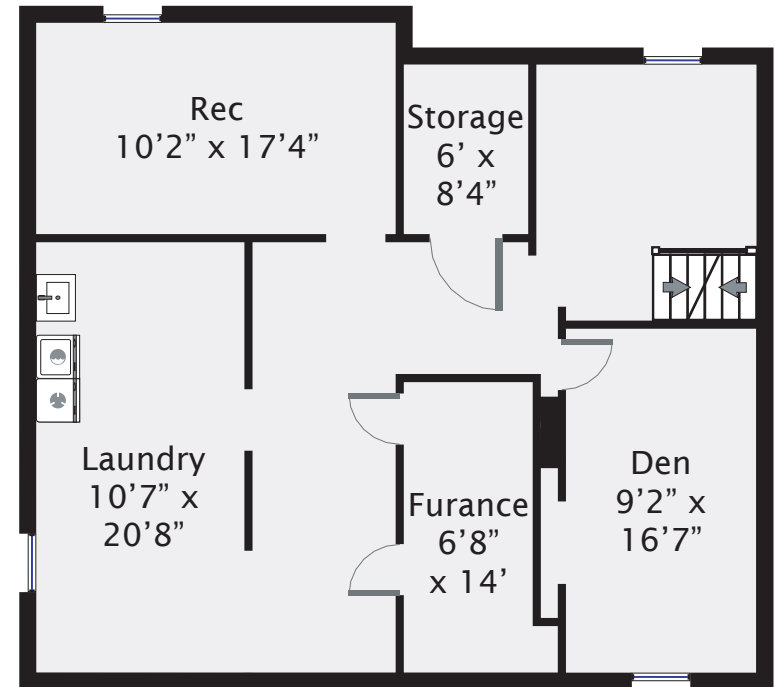

1179 Cumberland Road

Total Square Footage 1,379 SQFT

RE/MAX
PREPARED FOR

COURTNEY & ANGLIN

REAL ESTATE GROUP

Swift Home Tours
250-218-5671

PREPARED FOR EXCLUSIVE USE OF MICHELE COURTNEY & BILL ANGLIN
MEASUREMENTS ON PLANS ARE INTENDED FOR VISUAL
REFERENCE ONLY AND SHOULD BE VERIFIED.
ALL AREA SQFT TOTALS ARE INCLUSIVE OF EXTERIOR WALLS.
ALL INTERIOR DIMENSIONS ARE FROM INTERIOR WALLS.