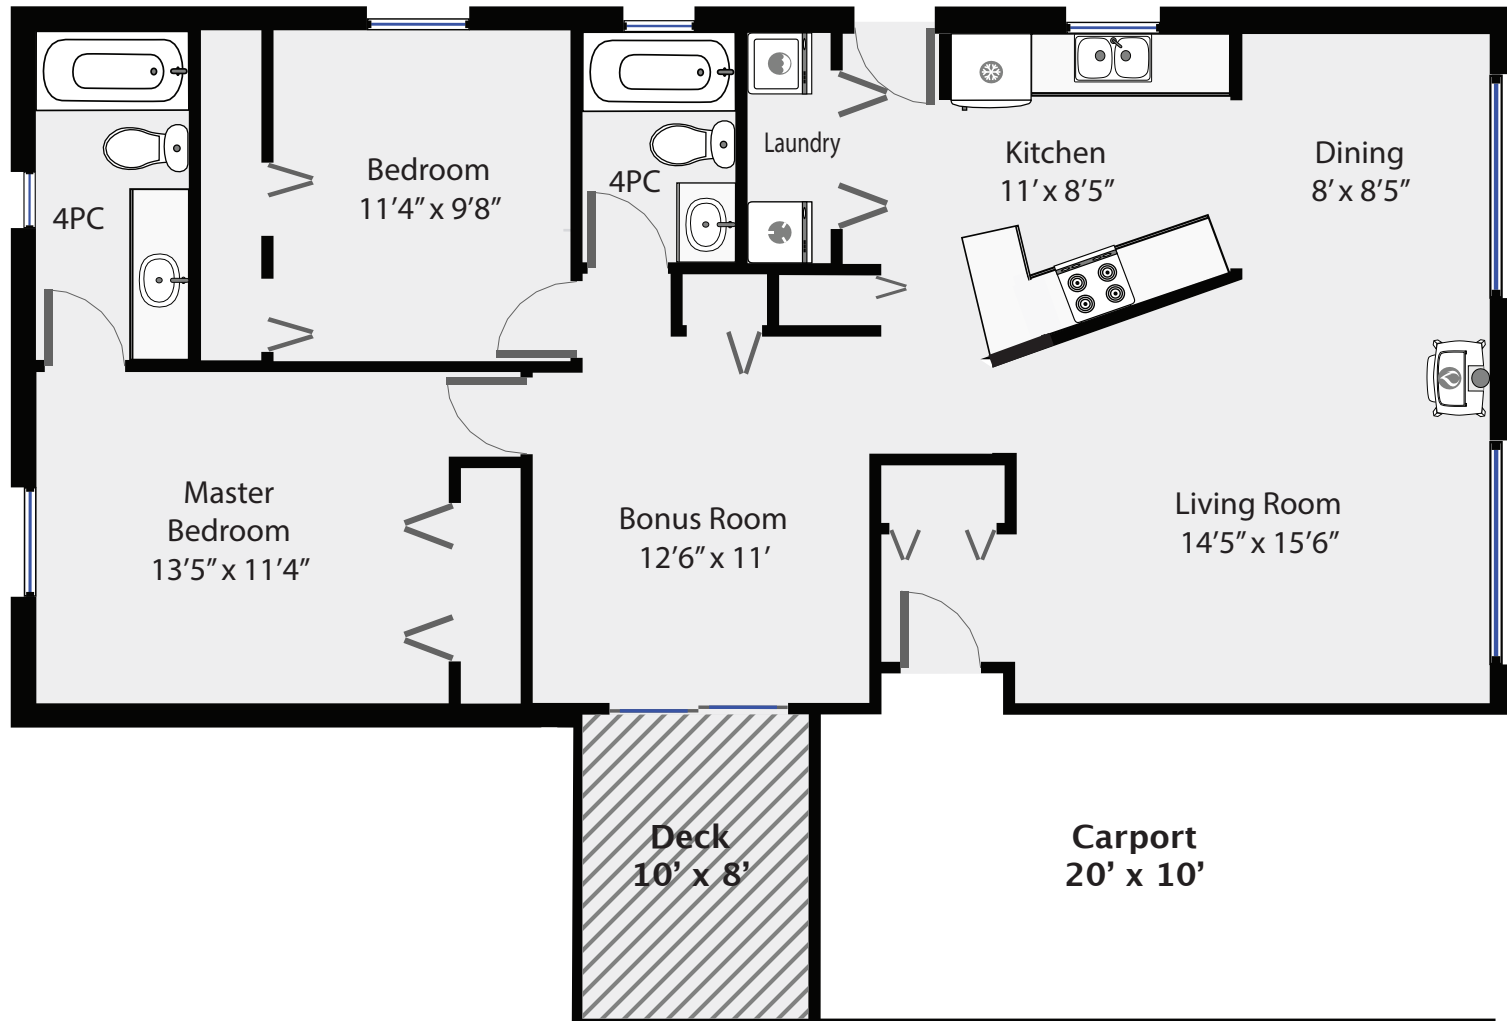

2107 Stadacona Drive

Total Square Footage 1,142 SQFT

RE/MAX
PREPARED FOR

COURTNEY & ANGLIN

REAL ESTATE GROUP

Swift Home Tours
250-218-5671

PREPARED FOR EXCLUSIVE USE OF MICHELE COURTNEY & BILL ANGLIN
MEASUREMENTS ON PLANS ARE INTENDED FOR VISUAL
REFERENCE ONLY AND SHOULD BE VERIFIED.
ALL AREA SQFT TOTALS ARE INCLUSIVE OF EXTERIOR WALLS.
ALL INTERIOR DIMENSIONS ARE FROM INTERIOR WALLS.