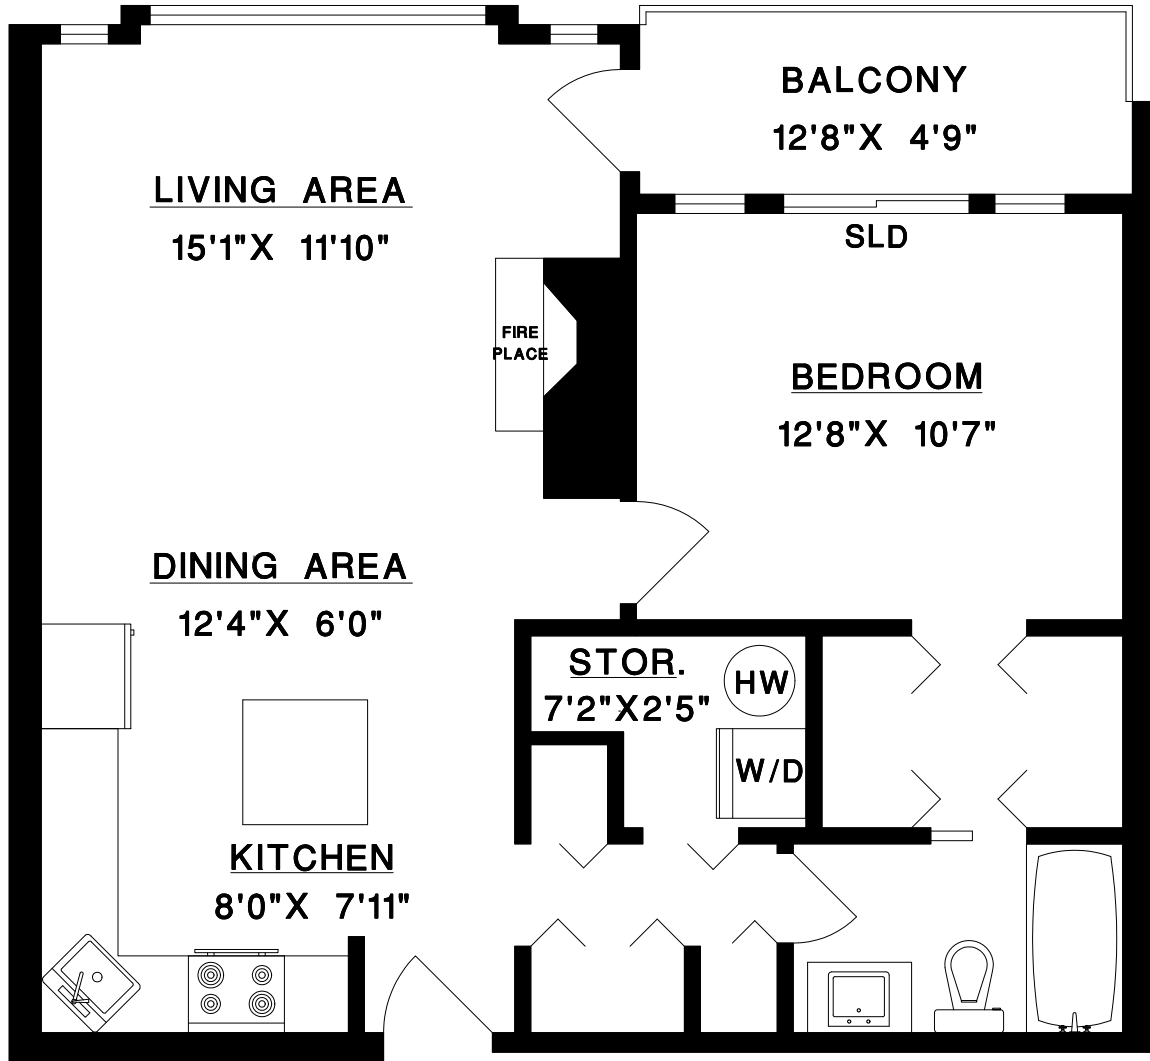

#202-2110 YORK AVENUE  
VANCOUVER, B.C.

RE/MAX®

RE/MAX Crest Realty Westside

JANE HEATHCOTE

604-833-5625

www.justaskjane.net

\* TOTAL 709 SQ. FT.

BALCONY 66 SQ. FT.

ENTRY

SCALE

MEASURE MASTERS®  
VAN/BBY/TRI-CITIES  
(604) 931-8585  
OCT 2010

\*Area measurements taken  
to center of perimeter walls.