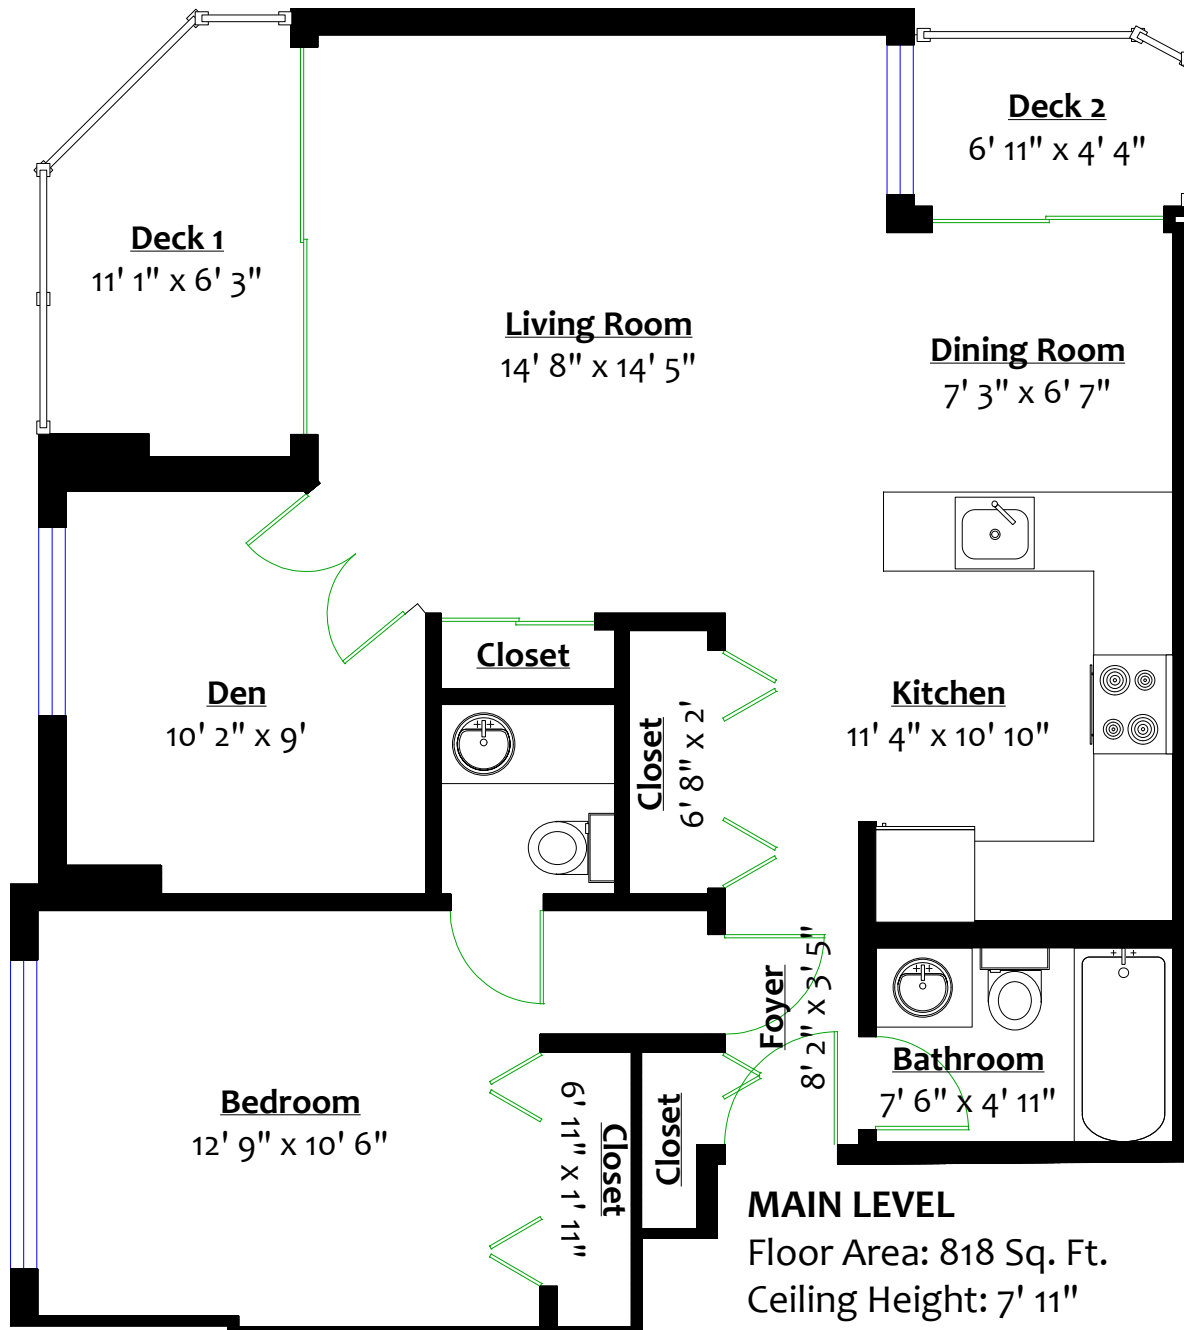

#601 – 701 West Victoria Park, North Vancouver, B.C.

Peter Ohrnberger

604.250.6335

info@petero.ca

Totals**

Main Level:	818 sq. ft.	Deck 1:	60 sq. ft.
		Deck 2:	30 sq. ft.
		Total:	90 sq. ft.

** Approx. based on interior measurements to exterior walls
** Total square footage not taken from original blueprints