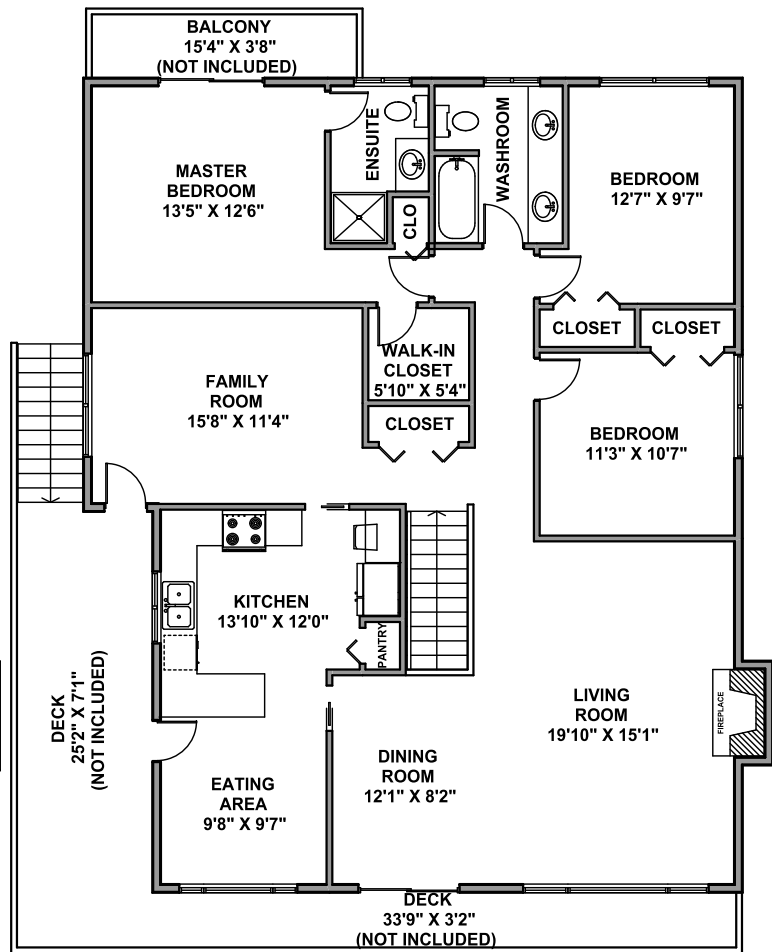

**LOWER LEVEL 1400**

**TOTAL 3123**

**DECK 329**

**BALCONY 64**

**GARAGE 464**

**DETACHED GARAGE 441**

MEASUREMENTS SHOULD BE CONSIDERED APPROXIMATE  
AND ARE FOR PROMOTIONAL USE ONLY.  
E & O Insured

778-231-6542 OCTOBER 2015