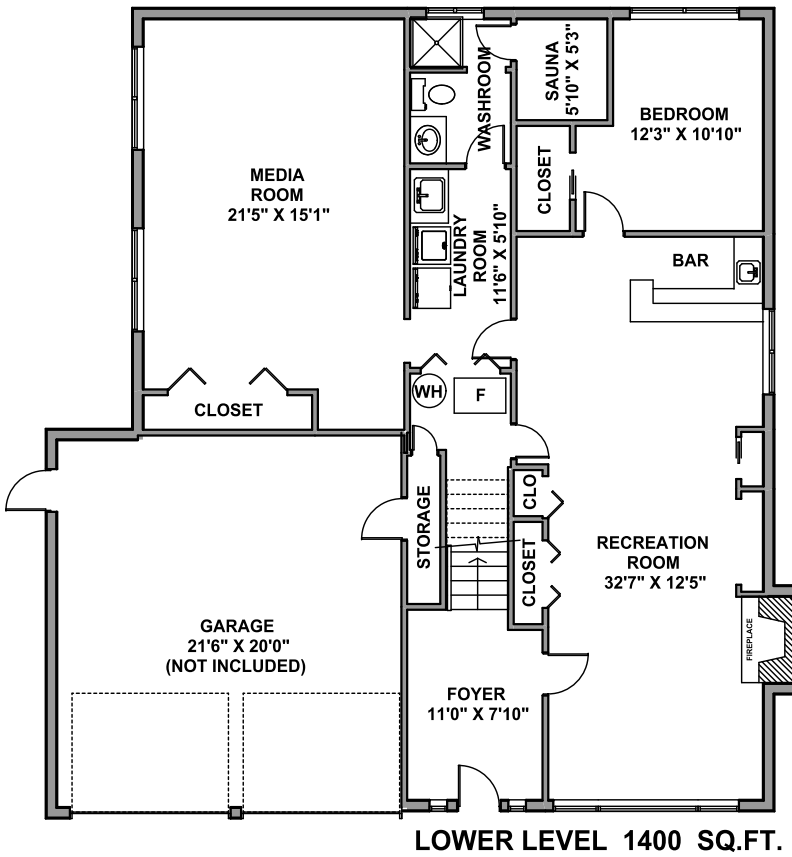

**LOWER LEVEL 1400**

**TOTAL 3123**

**DECK 329**

**BALCONY 64**

**GARAGE 464**

**DETACHED GARAGE 441**

MEASUREMENTS SHOULD BE CONSIDERED APPROXIMATE  
AND ARE FOR PROMOTIONAL USE ONLY.  
E & O Insured

778-231-6542 OCTOBER 2015