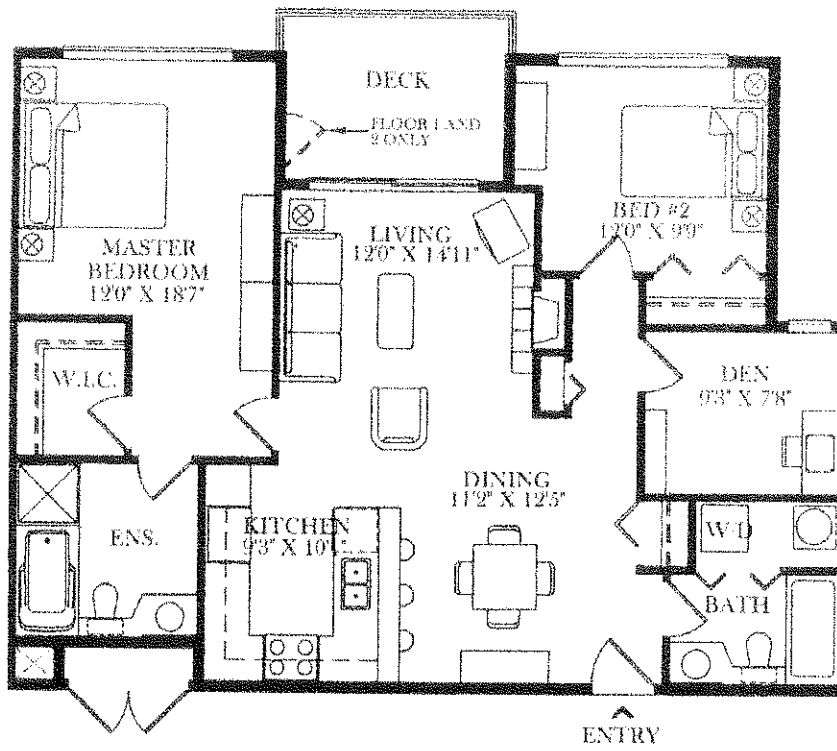

OCEAN WYNDE

UNIT TYPE B8

2 BEDROOM 1,065 sq. ft

SUITE NUMBER:

206, 306, 406

GROUND LEVEL

LEVEL 2

LEVEL 3

LEVEL 4

DEVELOPER RESERVES THE RIGHT TO MAKE MINOR MODIFICATIONS SHOULD THEY BE NECESSARY
ROOM SIZES MAY VARY