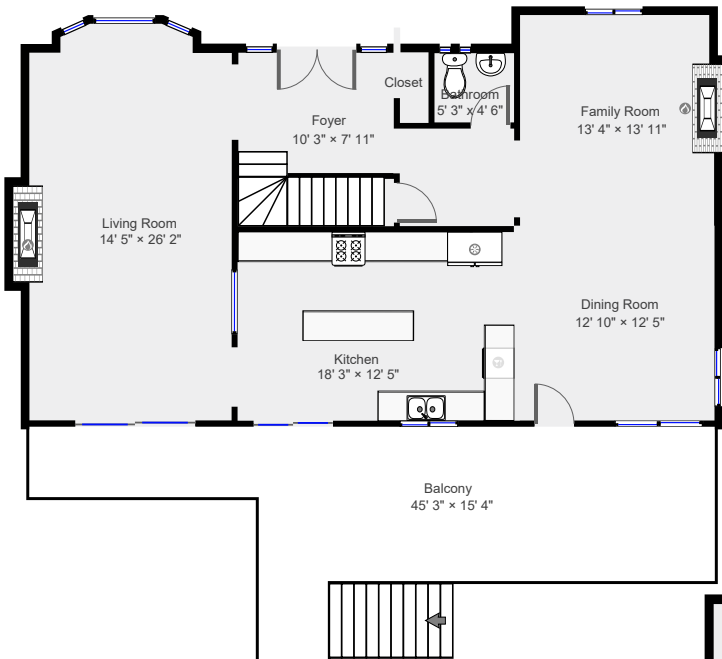

6368 Pynford Court

Burnaby BC

Keenan Neilly

604-649-4548

info@keenanhomes.ca

www.keenanhomes.ca

Main Floor	1272 sqft	Garage	462 sqft
Upper Floor	1020 sqft	Balcony	402 sqft
Basement	932 sqft		
<hr/>			
Total Living Space	3224 sqft		

Main Floor

Upper Floor

Basement