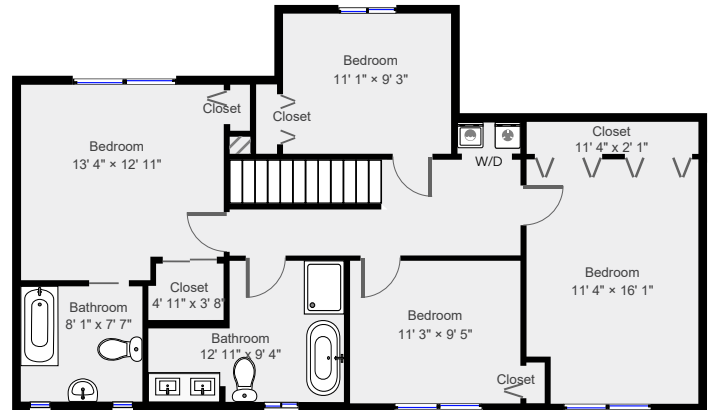

6368 Pynford Court

Burnaby BC

Keenan Neilly

604-649-4548

info@keenanhomes.ca

www.keenanhomes.ca

Main Floor	1272 sqft	Garage	462 sqft
Upper Floor	1020 sqft	Balcony	402 sqft
Basement	932 sqft		
<hr/>			
Total Living Space	3224 sqft		

Main Floor

Upper Floor

Basement