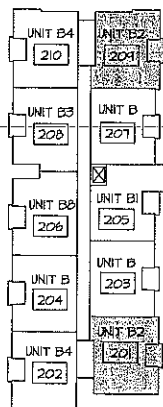

# OCEAN WYNDE

**UNIT TYPE B2**  
2 BEDROOM 1,047 sq. ft

SUITE NUMBER:  
101, 109, 201, 209, 301, 401

GROUND LEVEL

LEVEL 2

LEVEL 3

LEVEL 4

DEVELOPER RESERVES THE RIGHT TO MAKE MINOR MODIFICATIONS SHOULD THEY BE NECESSARY  
ROOM SIZES MAY VARY