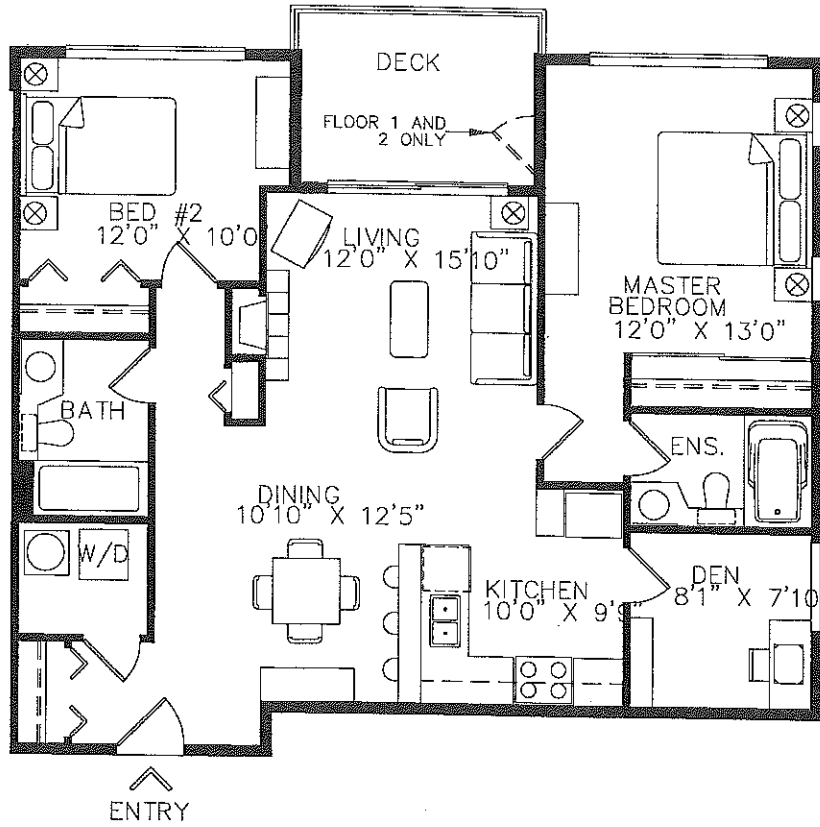

# OCEAN WYNDE

**UNIT TYPE B2**  
2 BEDROOM 1,047 sq. ft

SUITE NUMBER:  
101, 109, 201, 209, 301, 401

GROUND LEVEL

LEVEL 2

LEVEL 3

LEVEL 4

DEVELOPER RESERVES THE RIGHT TO MAKE MINOR MODIFICATIONS SHOULD THEY BE NECESSARY  
ROOM SIZES MAY VARY