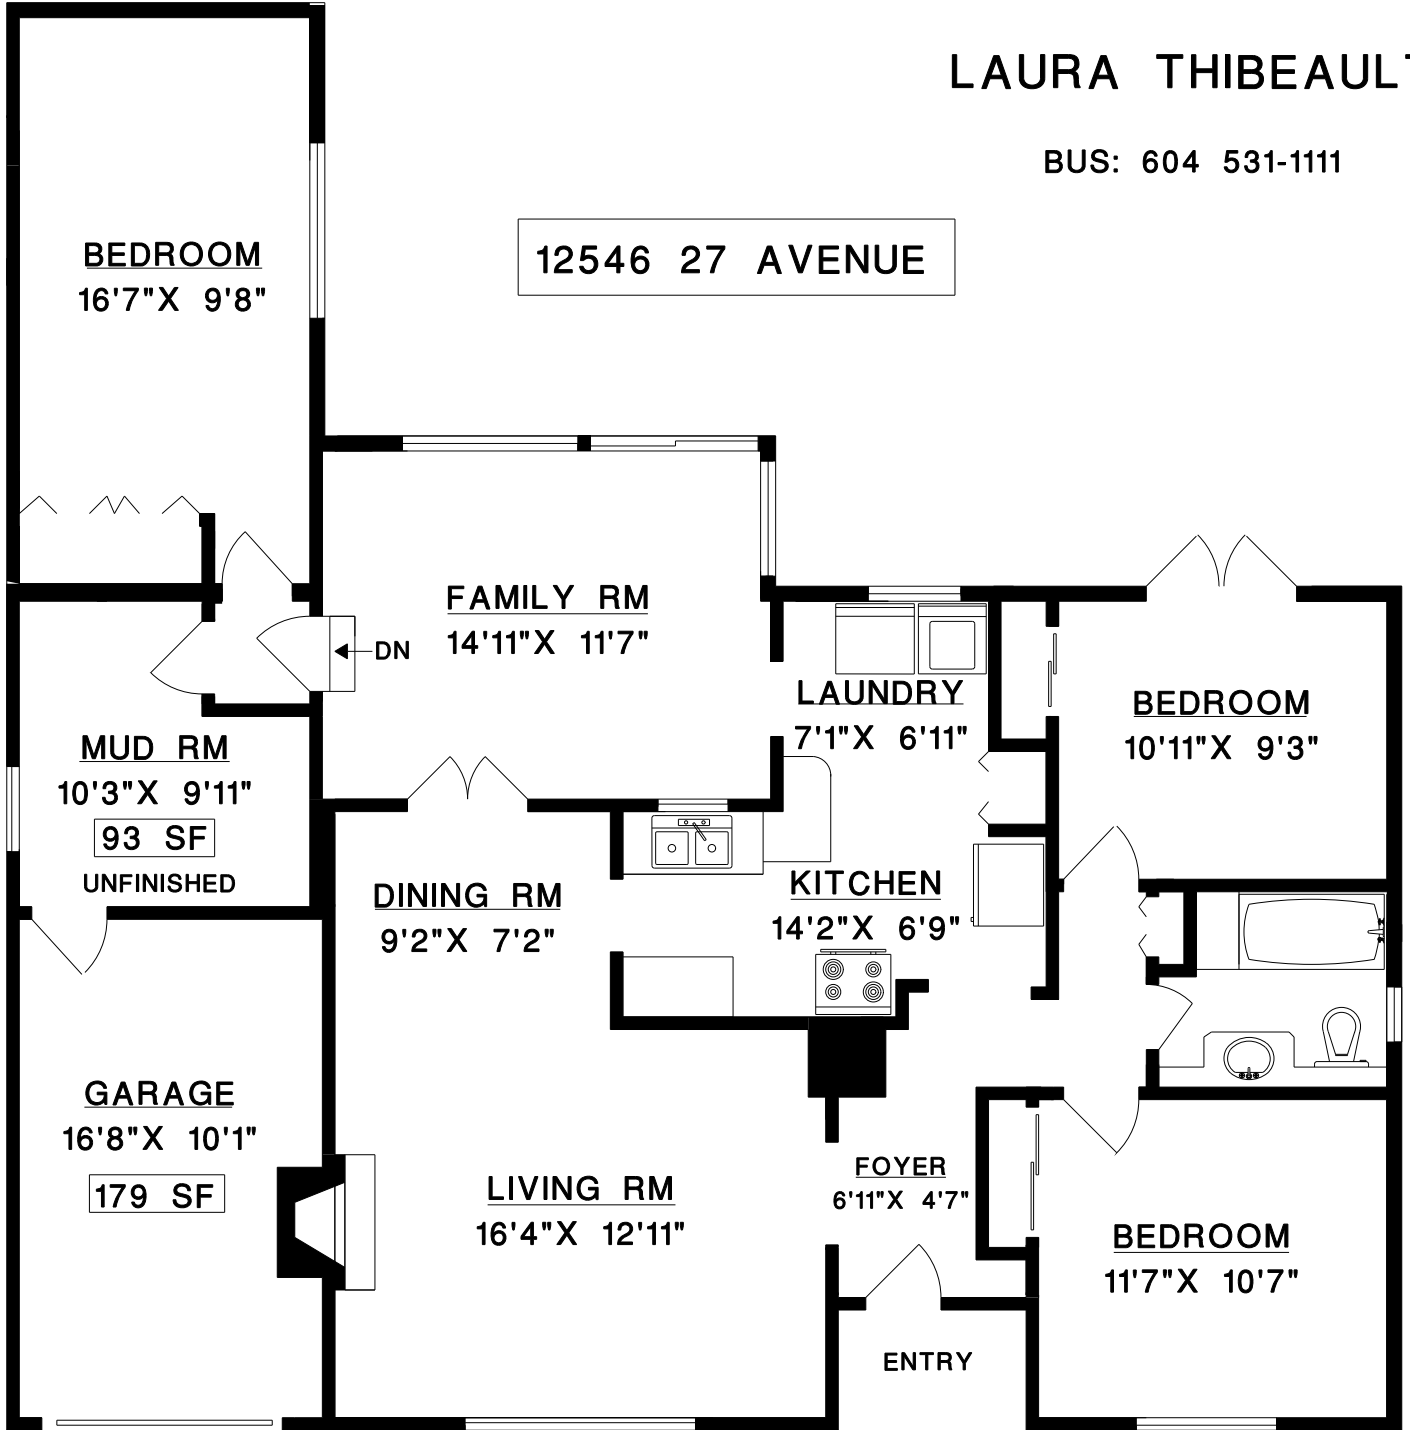

LAURA THIBEULT

BUS: 604 531-1111

12546 27 AVENUE

FINISHED AREA
1288 SQFT

MEASURE MASTERS
WHITE ROCK/SURREY
(604) 541-2711
MEASURED: JULY 28/2006