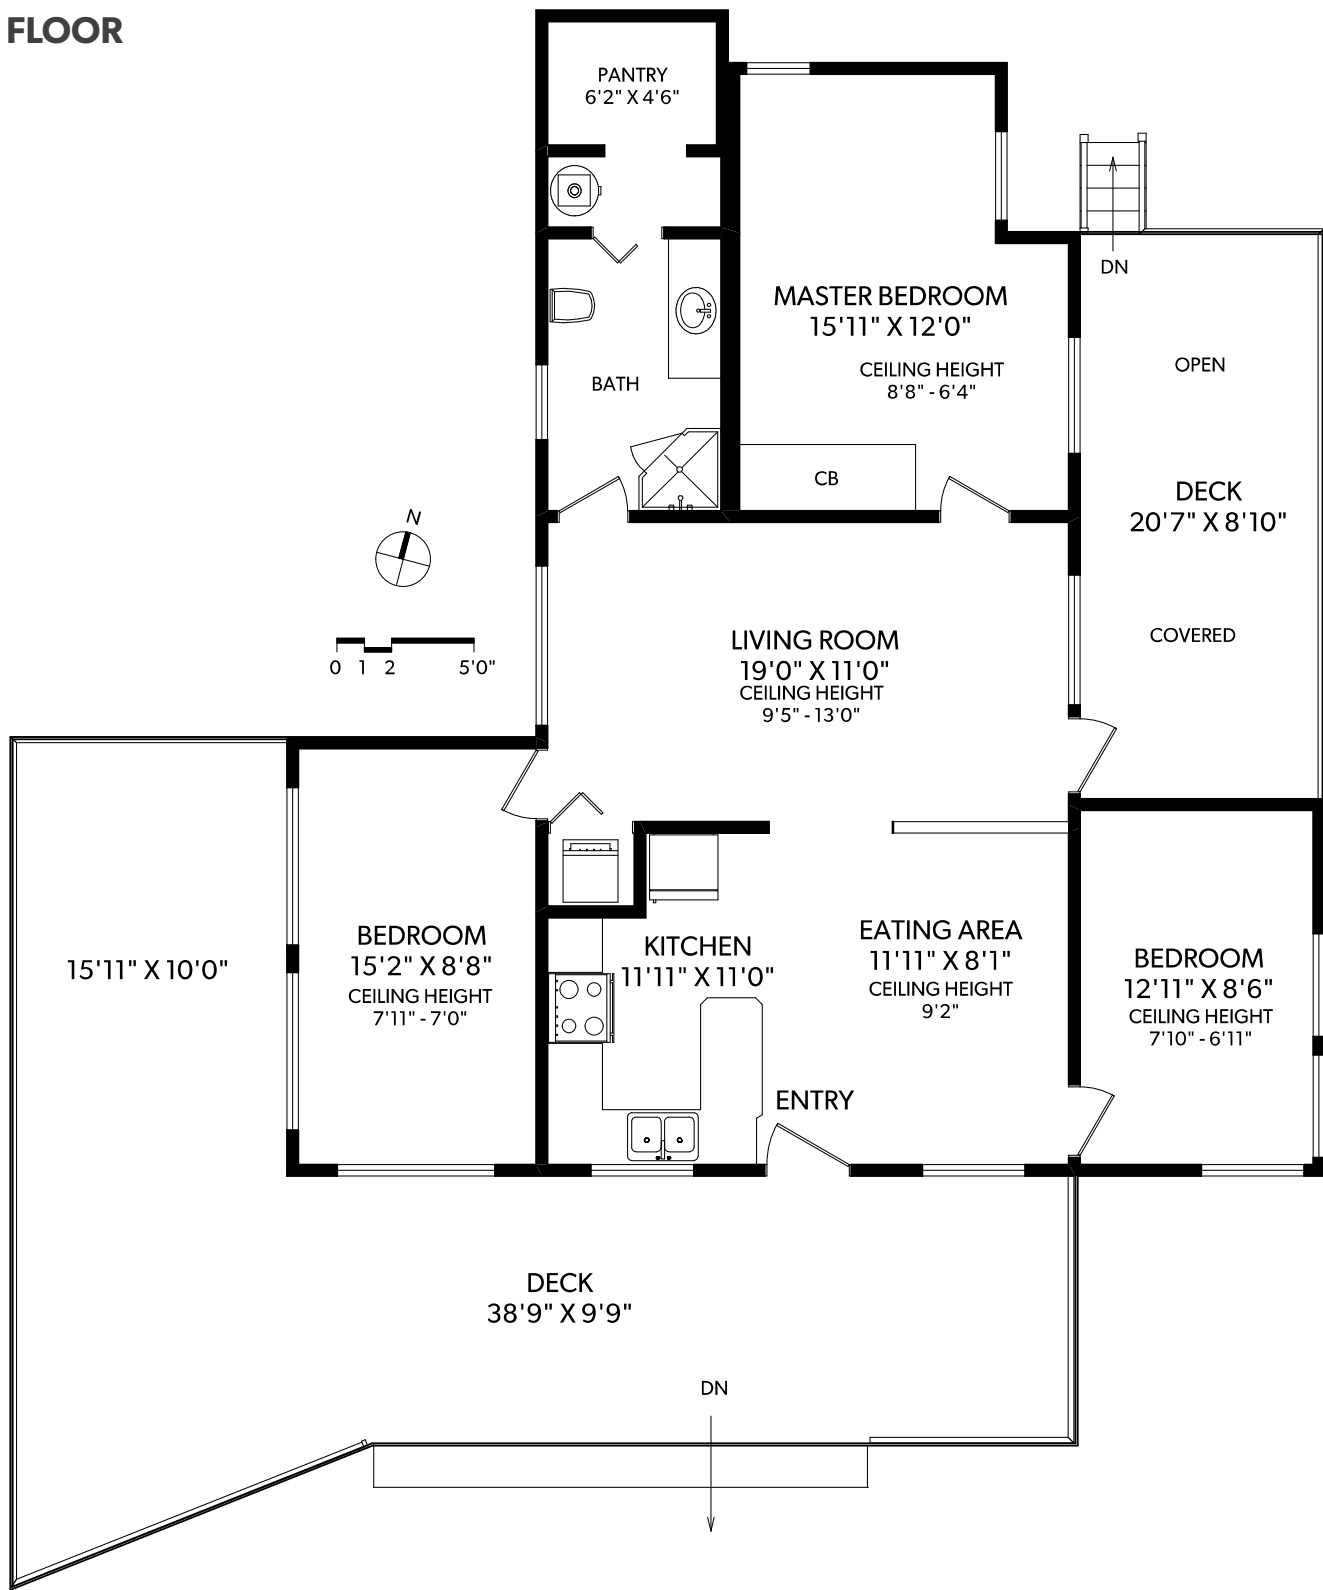

MAIN FLOOR

FLOOR	FINISHED	UNFINISHED	TOTAL
MAIN	1070	0	1070
TOTAL	1070	0	1070

OTHER AREAS	
CABIN	213
DECKS	763
BALCONY	98
MAIN DOCK	758
GUEST DOCK	188

CHRISTIE'S
INTERNATIONAL REAL ESTATE

146 PRINCE ISLAND

DOCUMENT PREPARED FOR THE EXCLUSIVE USE OF

RANDI MASTERS & STEPHANIE PINK

250-388-6998
 ORDERS@REALFOTO.CA MEASURED 06/12/2017 BY KARA ANDERSON

All information furnished regarding this property is from sources deemed reliable but no warranty or representation is made to the accuracy thereof.

GUEST CABIN

FLOOR	FINISHED	UNFINISHED	TOTAL
MAIN	1070	0	1070
TOTAL	1070	0	1070

OTHER AREAS	
CABIN	213
DECKS	763
BALCONY	98
MAIN DOCK	758
GUEST DOCK	188

CHRISTIE'S
INTERNATIONAL REAL ESTATE

146 PRINCE ISLAND