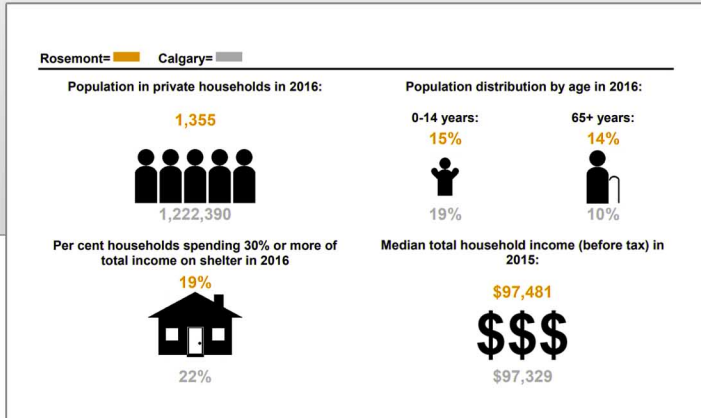

ROSEMONT COMMUNITY AMENITIES

Distances (km) from 1236 ROSEHILL DRIVE NW

DEMOGRAPHICS & STATISTICS:

Rosemont				Calgary			
	Total	Male	Female	Total	Male	Female	Total
Population in private households	1,355	650	700	1,222,390	610,620	611,775	
0-4	65	30	35	77,645	39,975	37,675	
5-9	85	45	45	79,220	40,500	38,720	
10-14	50	20	30	69,415	35,535	33,885	
15-19	40	20	20	68,695	34,980	33,720	
20-24	125	60	65	78,235	39,960	38,270	
25-29	115	50	70	99,745	49,285	50,460	
30-34	85	35	50	109,015	54,730	54,285	
35-39	85	40	45	99,905	49,535	50,365	
40-44	105	55	45	93,025	46,415	46,610	
45-49	65	35	30	87,375	44,120	43,255	
50-54	85	55	35	86,115	43,020	43,090	
55-59	140	60	80	81,570	40,610	40,955	
60-64	115	55	55	64,540	32,040	32,500	
65-69	55	30	25	48,640	23,795	24,840	
70-74	10	0	10	30,335	14,475	15,855	
75-79	50	25	30	21,715	9,970	11,750	
80-84	35	10	25	15,295	6,875	8,420	
85-89	40	15	20	8,595	3,595	5,000	
90-94	10	10	0	2,725	1,015	1,710	
95-99	0	0	0	530	170	360	
100 years and over	0	0	0	55	10	50	