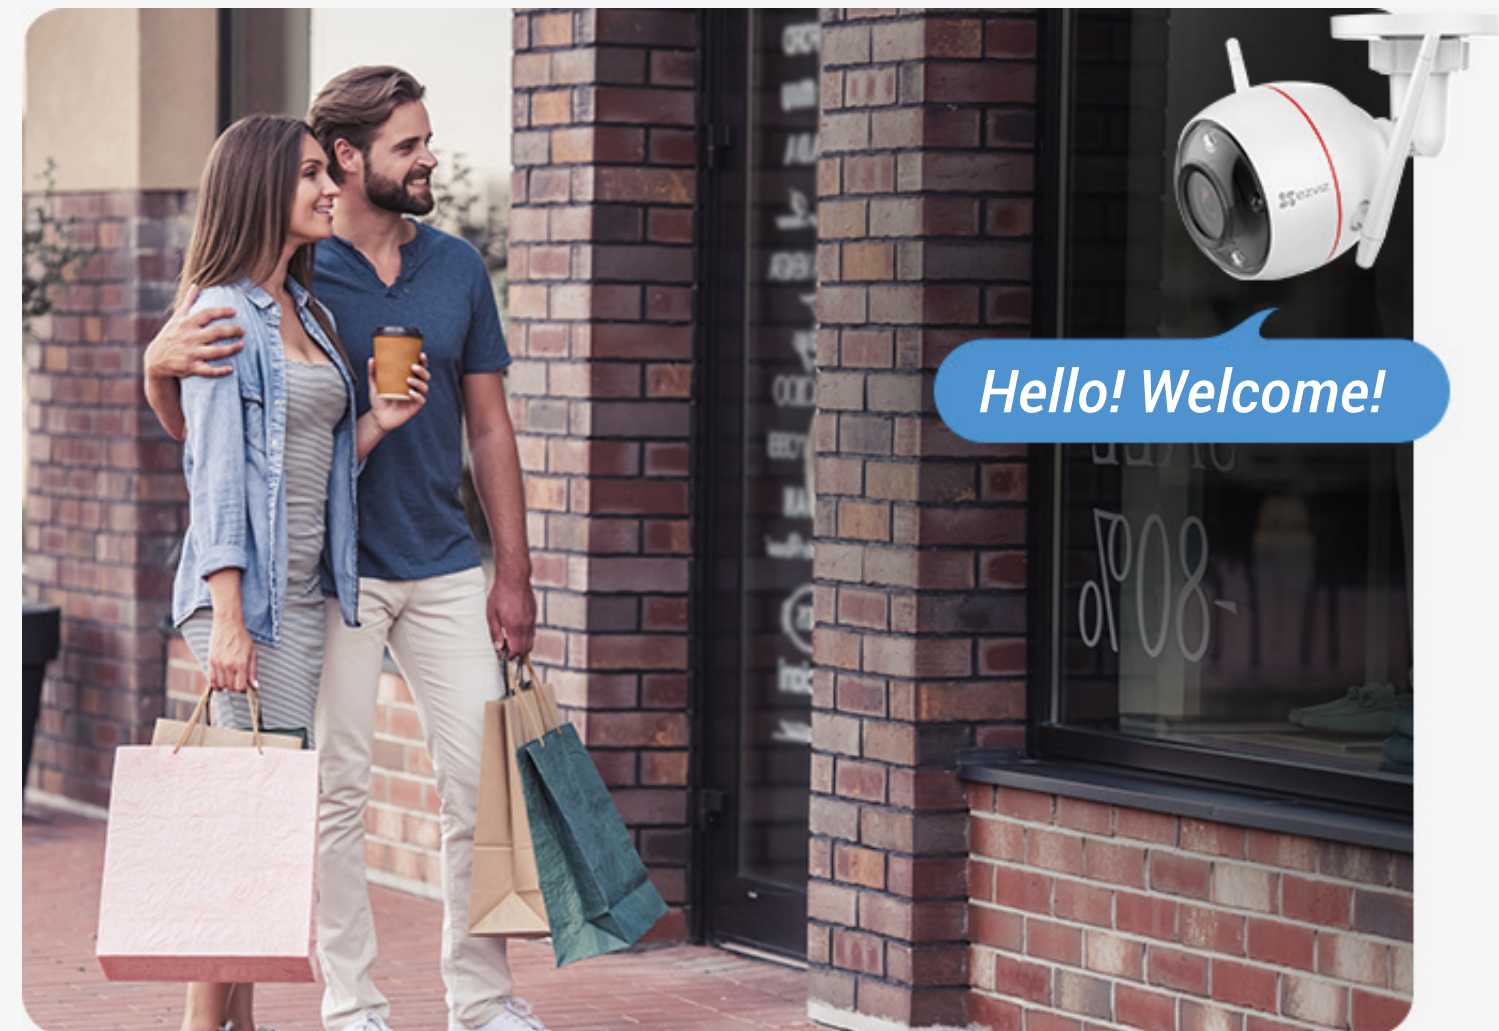

Color Mode

IR Mode

Smart Mode

DIY alerts.

Along with default alert sounds, the camera also allows you to record three 10-second audio messages to either welcome or deter visitors. Try something like, "Hello! Welcome!" Or perhaps, "Get away from my house!" It's time to be creative!