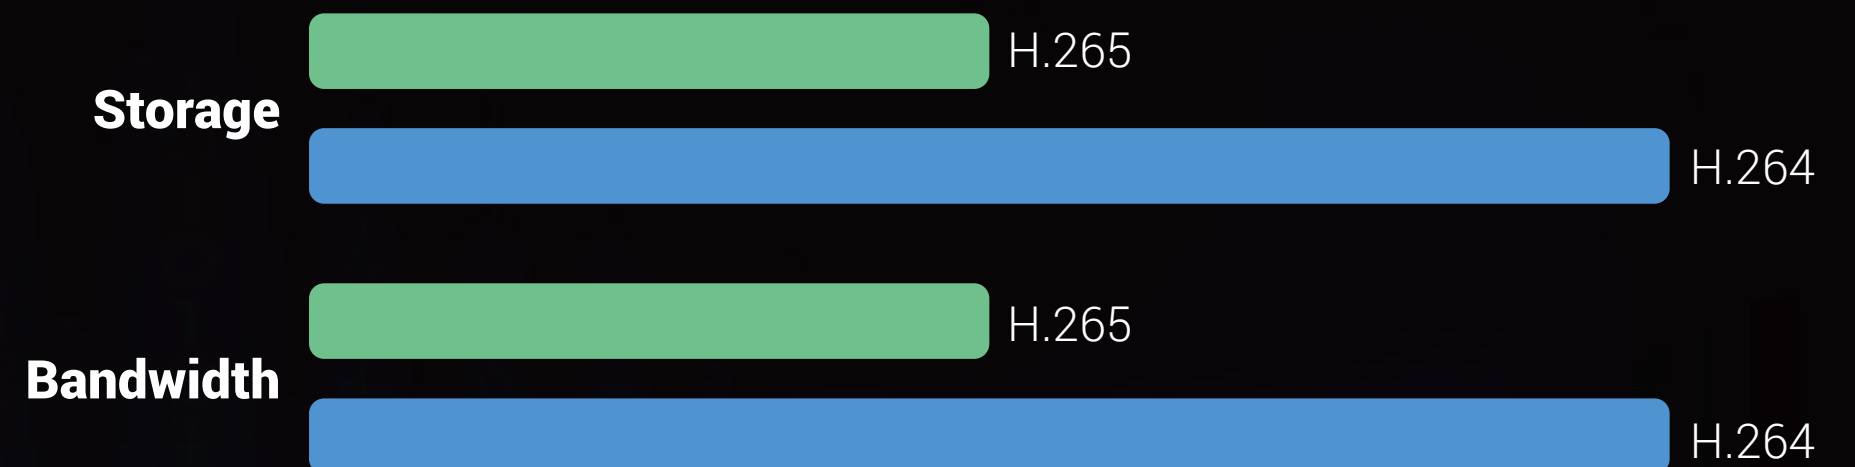

Save money on storage and bandwidth.

The camera features the advanced H.265 video compression technology, achieving better video quality with only half the bandwidth and half the storage space of the previous H.264 video compression standard.