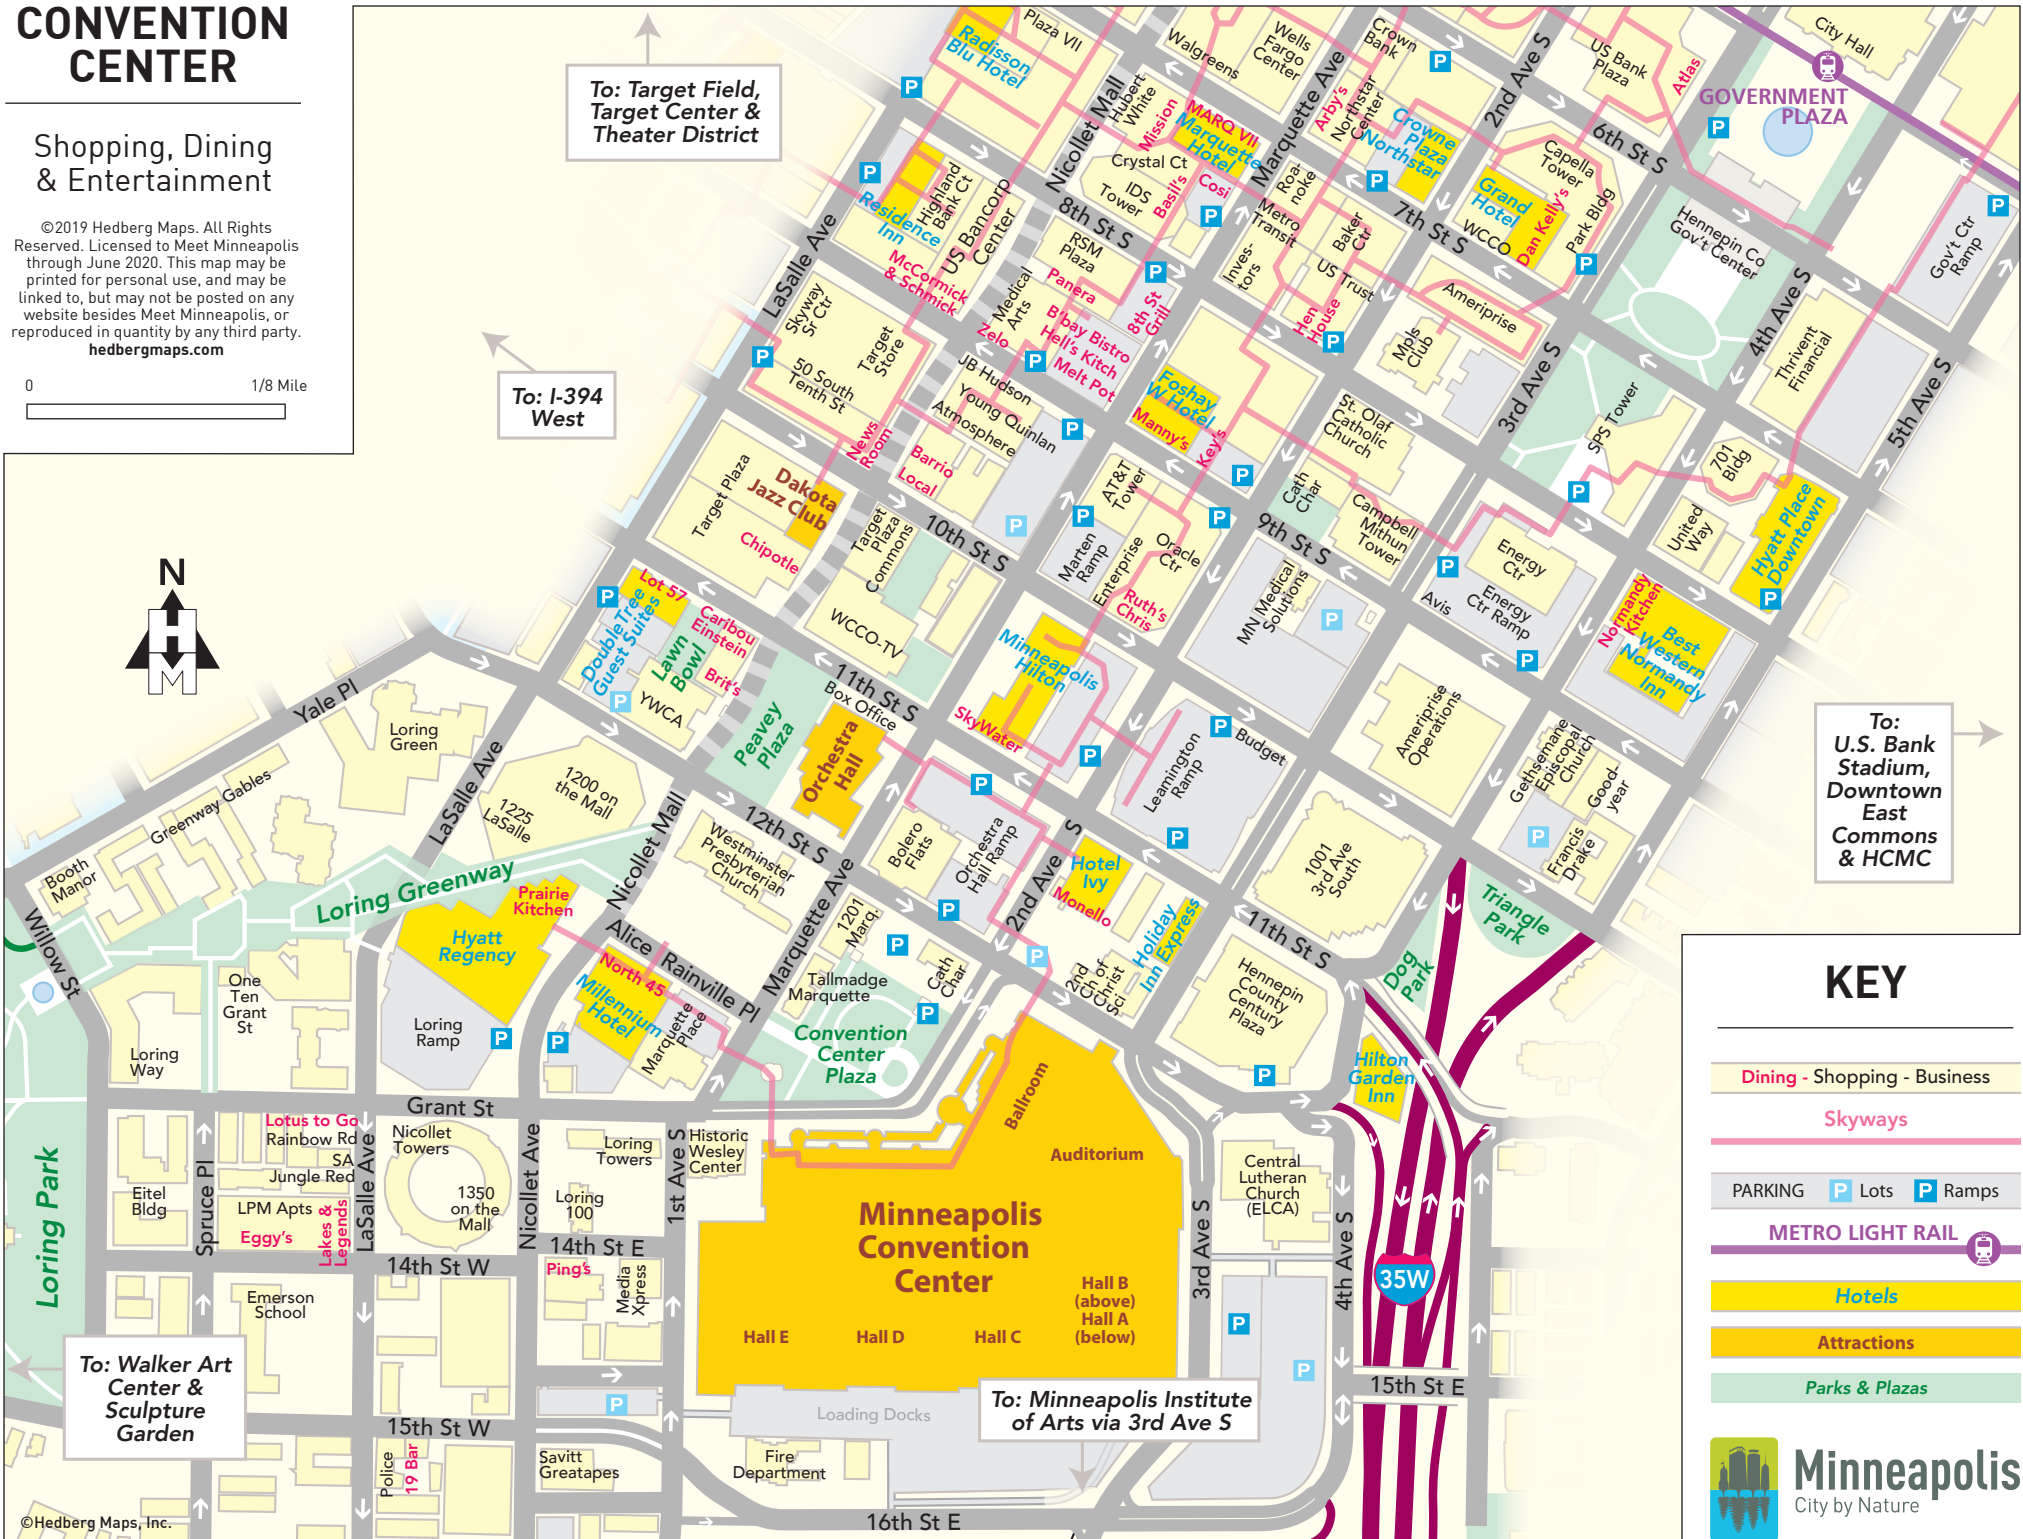

CONVENTION CENTER

Shopping, Dining & Entertainment

©2019 Hedberg Maps. All Rights Reserved. Licensed to Meet Minneapolis through June 2020. This map may be printed for personal use, and may be linked to, but may not be posted on any website besides Meet Minneapolis, or reproduced in quantity by any third party. hedbergmaps.com

To: Target Field, Target Center & Theater District

To: I-394 West

To: U.S. Bank Stadium, Downtown East Commons & HCMC

To: Walker Art Center & Sculpture Garden

To: Minneapolis Institute of Arts via 3rd Ave S

KEY

- Dining - Shopping - Business
- Skyways
- PARKING P Lots P Ramps
- METRO LIGHT RAIL
- Hotels
- Attractions
- Parks & Plazas