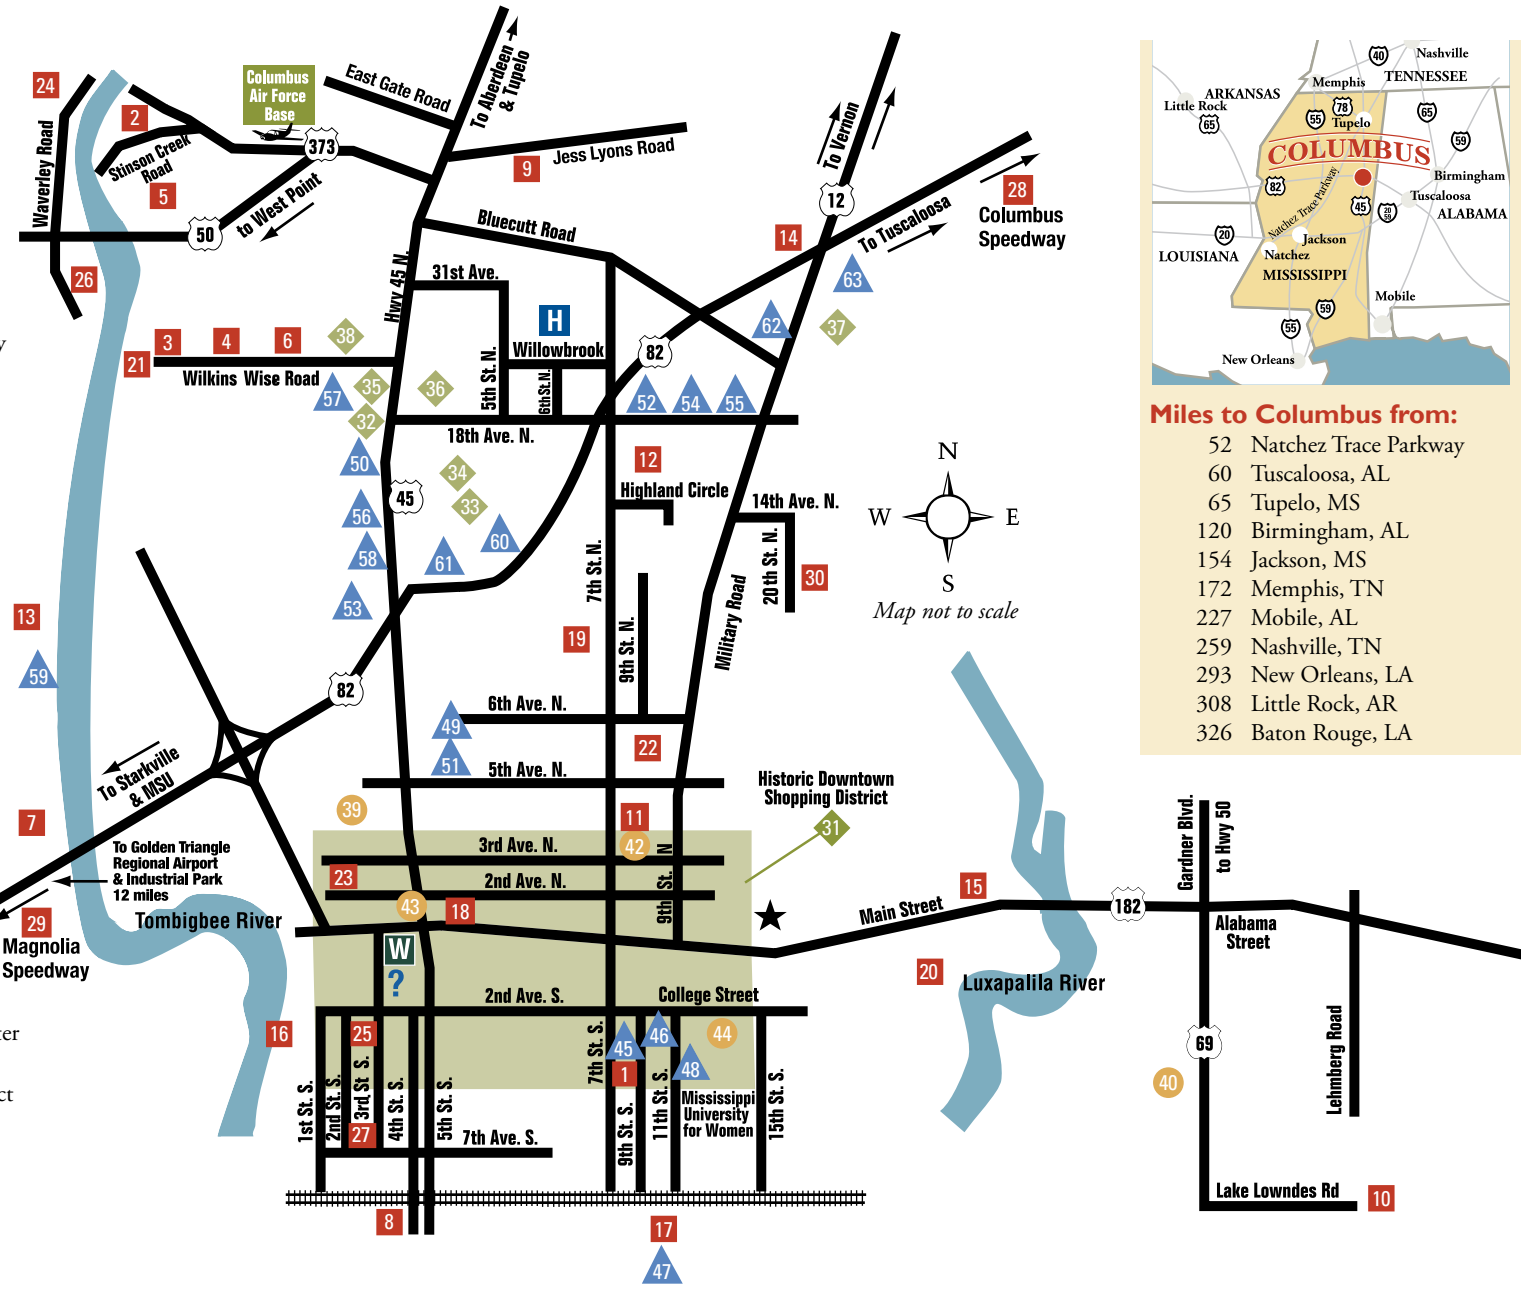

# MAP

- W Welcome Center
- ? Visit Columbus
- H Hospital
- ★ Police Department
- **ATTRACTIONS**
- 1. Amzi Love
- 2. Bryn Bella
- 3. Columbus Lake/Tenn-Tom Waterway
- 4. Columbus Marina
- 5. DeWayne Hayes Rec. Area
- 6. East Bank Boat Ramps
- 7. Elm Lake Public Golf Course
- 8. Friendship Cemetery
- 9. Green Oaks Golf Club
- 10. Lake Lowndes State Park
- 11. Stephen D. Lee Home and Museum
- 12. Lee Park
- 13. Plymouth Bluff Center
- 14. Lion Hills Golf Club
- 15. Propst Park
- 16. Riverwalk
- 17. Rosedale
- 18. Rosenzweig Arts Center/Columbus Arts Council
- 19. Rosewood Manor
- 20. Sandfield Cemetery
- 21. Stennis East Bank Lock & Dam
- 22. Temple Heights
- 23. The Haven
- 24. Town Creek Campground
- 25. Twelve Gables
- 26. Waverley Plantation
- 27. Whitehall
- 28. Columbus Speedway
- 29. Magnolia Speedway
- 30. R.E. Hunt Museum & Cultural Center
- ◆ **SHOPPING CENTERS**
- 31. Historic Downtown Shopping District
- 32. Jackson Square
- 33. Leigh Mall
- 34. Magnolia Place
- 35. Belk Department Store
- 36. Sheffield Court
- 37. Shops at Brickerton
- 38. Littlewoods Mall
- **FACILITIES**
- 39. Soccer Complex
- 40. Columbus Fairgrounds
- 41. Golden Triangle Regional Airport
- 42. Columbus-Lowndes Public Library/Billups-Garth Archives
- 43. Trotter Convention Center
- 44. The W

**Miles to Columbus from:**

52	Natchez Trace Parkway
60	Tuscaloosa, AL
65	Tupelo, MS
120	Birmingham, AL
154	Jackson, MS
172	Memphis, TN
227	Mobile, AL
259	Nashville, TN
293	New Orleans, LA
308	Little Rock, AR
326	Baton Rouge, LA

- ▲ **ACCOMMODATIONS**
- 45. Amzi Love B&B
- 46. Avakian-Shadowlawn B&B
- 47. Jackie O' House B&B
- 48. Puckett House
- 49. America's Best Value
- 50. Best Western
- 51. Columbus Inn & Suites

- 52. Courtyard by Marriott
- 53. Days Inn
- 54. Fairfield Inn & Suites
- 55. Hampton Inn & Suites
- 56. Heritage Inn
- 57. Hyatt Place
- 58. Motel 6

- 59. Plymouth Bluff Center
- 60. Quality Inn
- 61. La Quinta
- 62. Riverchase Inn
- 63. Wingate by Wyndham