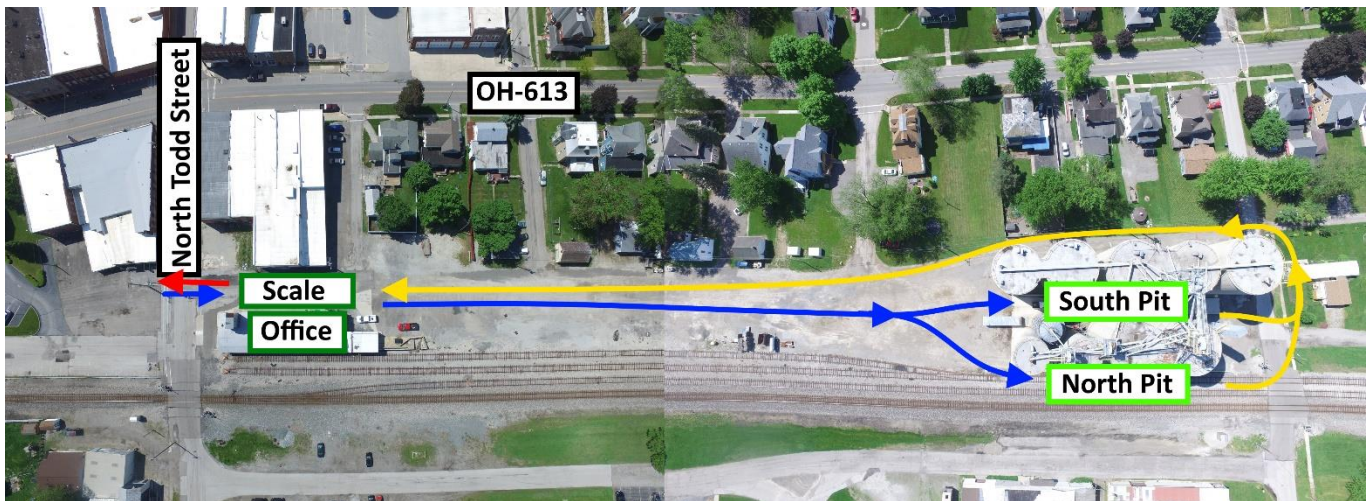

Welcome to

McComb Grain

Notes:

Please enter our facility from North Todd Street and proceed westbound towards the scales. Be sure your tarp is open and stop once you are on the scale. Once your gross weight and a sample for grading has been secured, you will be given a pit assignment. When you hear the buzzer twice, proceed westbound towards the pits. Once empty, proceed around the bins and head back towards the scales, eastbound. When you hear the buzzer twice, you may pull off the scale and come into the office to retrieve your scale ticket. Upon retrieval of your scale ticket, you may exit our facility onto North Todd Street. Thank you for visiting, and for your continued support of Legacy Farmers Cooperative.

Legend:

-  Inbound
-  Outbound
-  Exit Facility