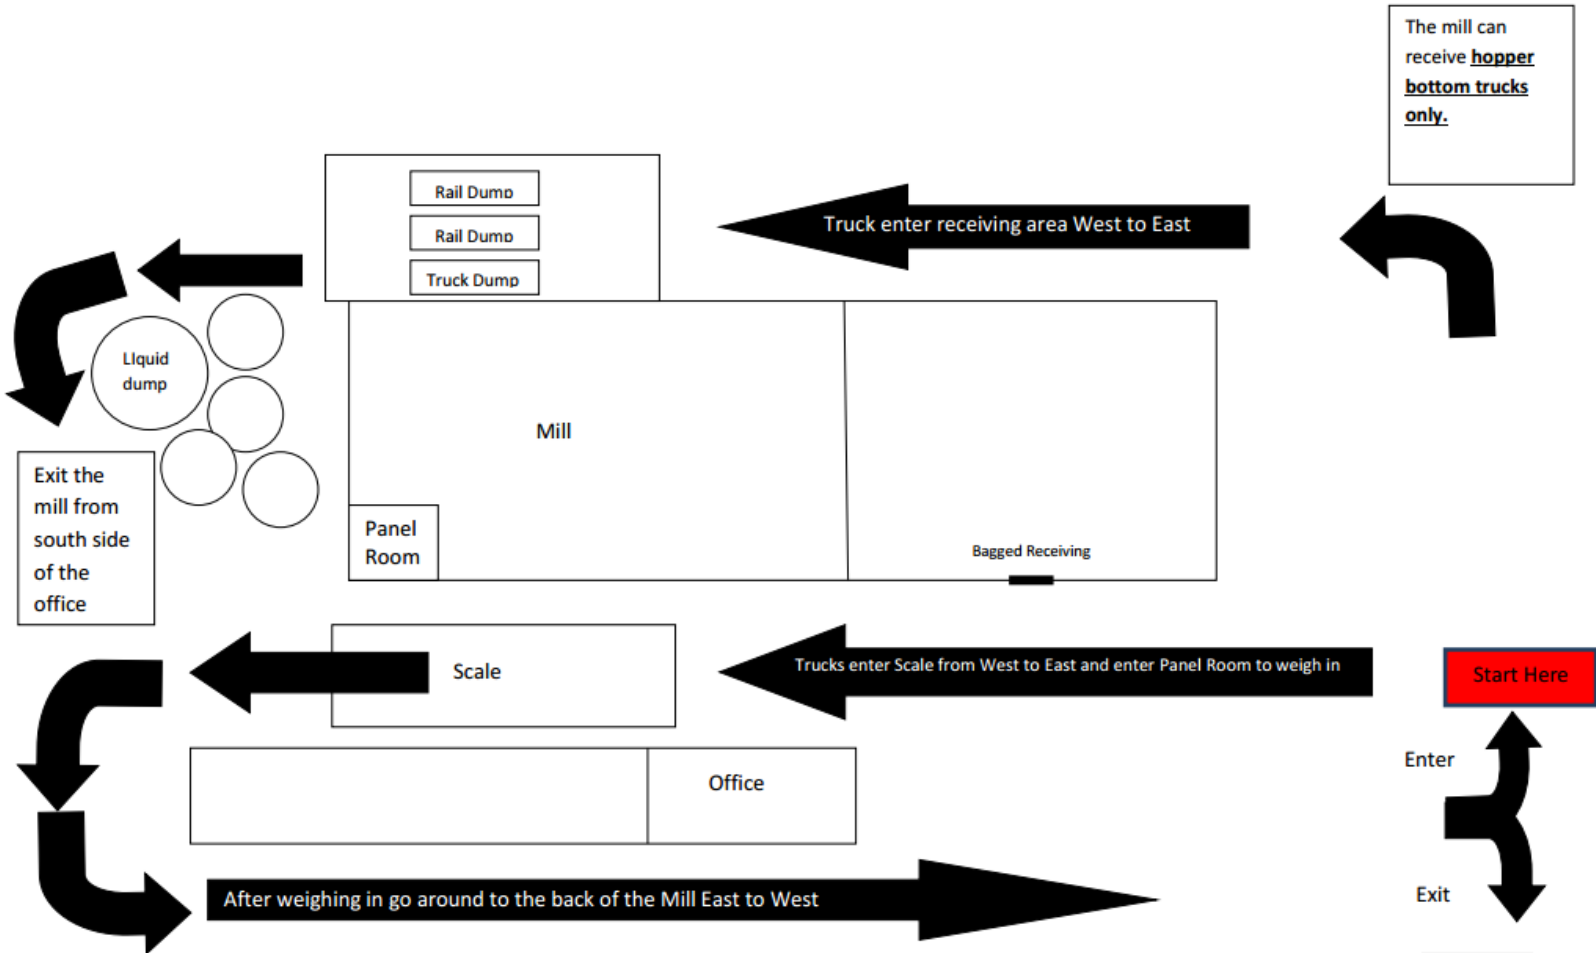

MAKING YOUR WORLD STRONGER

London Feed Mill

Directions to the Mill

From Little Rock:

Take I-40 to Exit 78, cross over the interstate to US Hwy 64. Turn right (west) and drive approximately 1.6 miles to 8265 Hwy 64 west, Russellville. The mill is on your left.

From Fort Smith:

Take I-40 to Exit 74 and turn right to US Hwy 64. Turn left (east) and drive approximately 2.1 miles to 8265 Hwy 64 west, Russellville. The Mill is on your right.